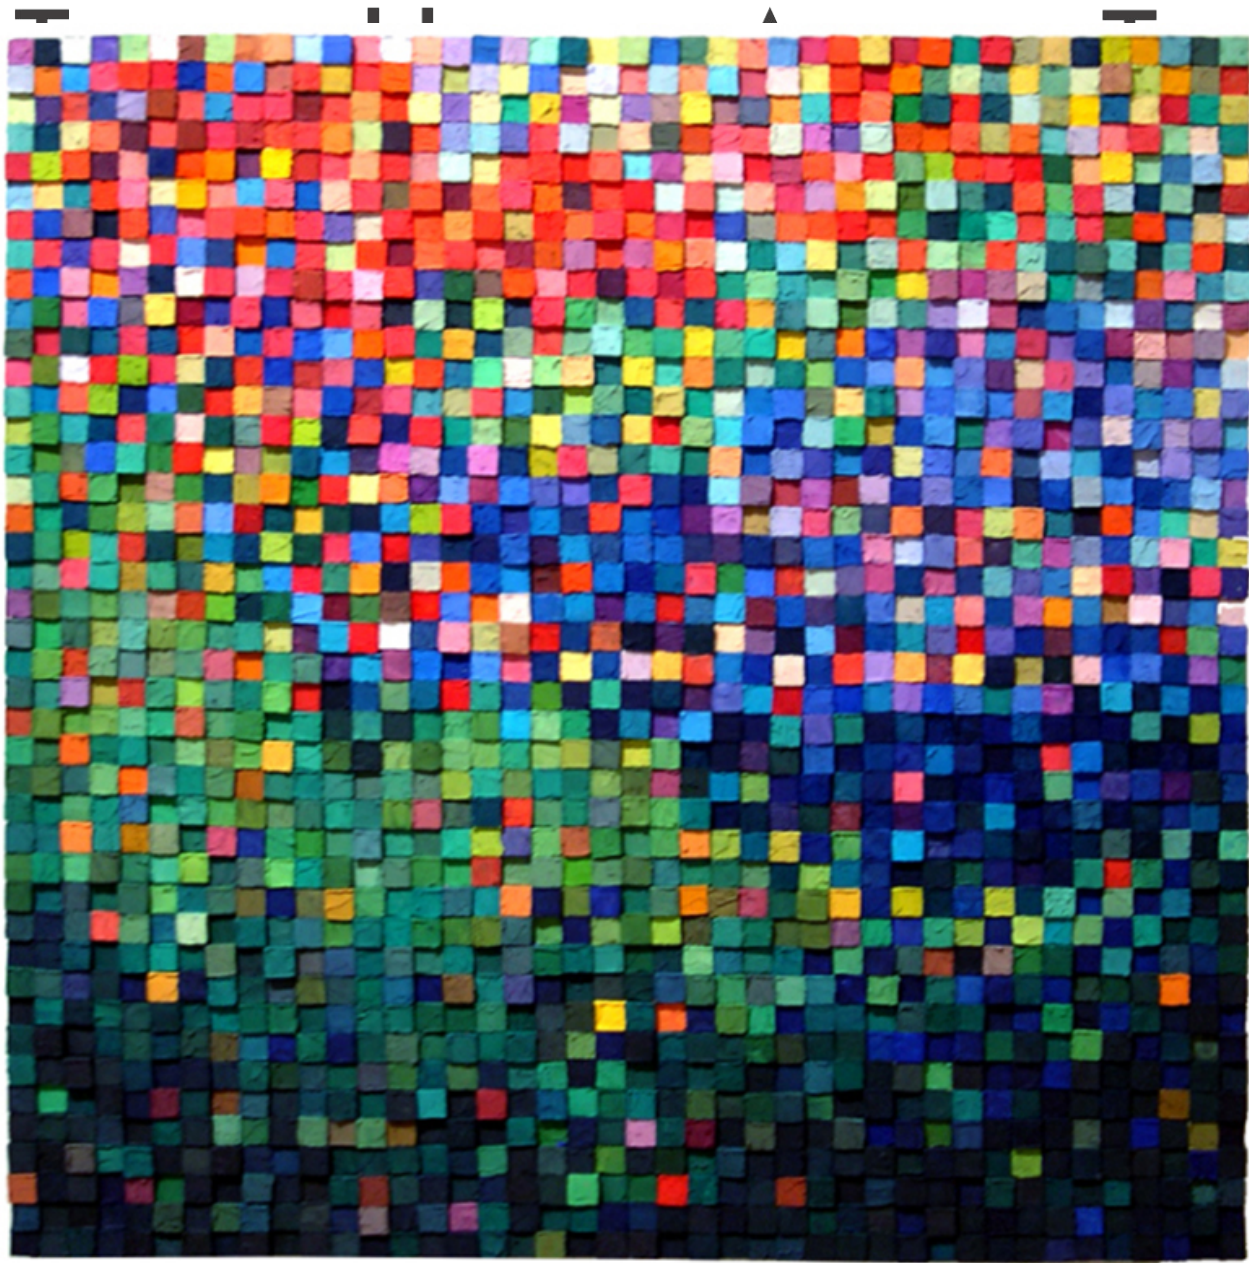

M

A

R

G

A

C

E

Carlos Estrada-Vega, *Marcela*, 2012
Wax, limestone dust, oil, olepasto and pigments on wood, 34 x 34 inches (86 x 86 cm)