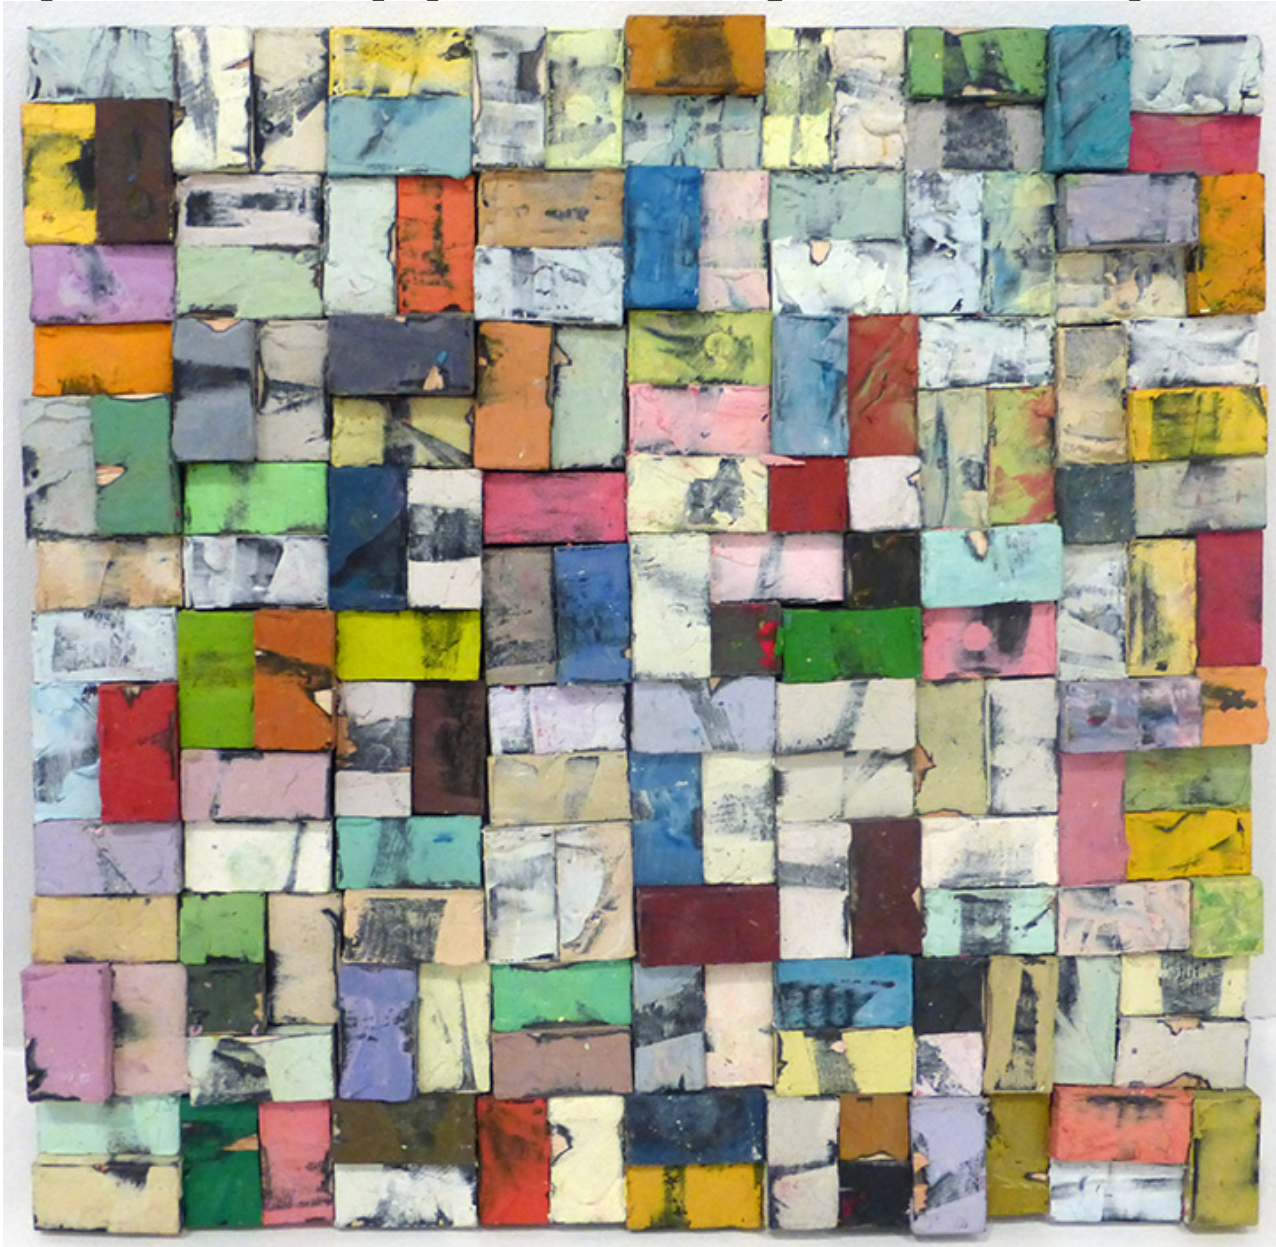

M

A

R

G

A

Carlos Estrada-Vega, *Copo*, 2014

Wax, limestone dust, oil, olepasto, pigments on wood, 11.75 x 11.75 inches (30 x 30 cm)