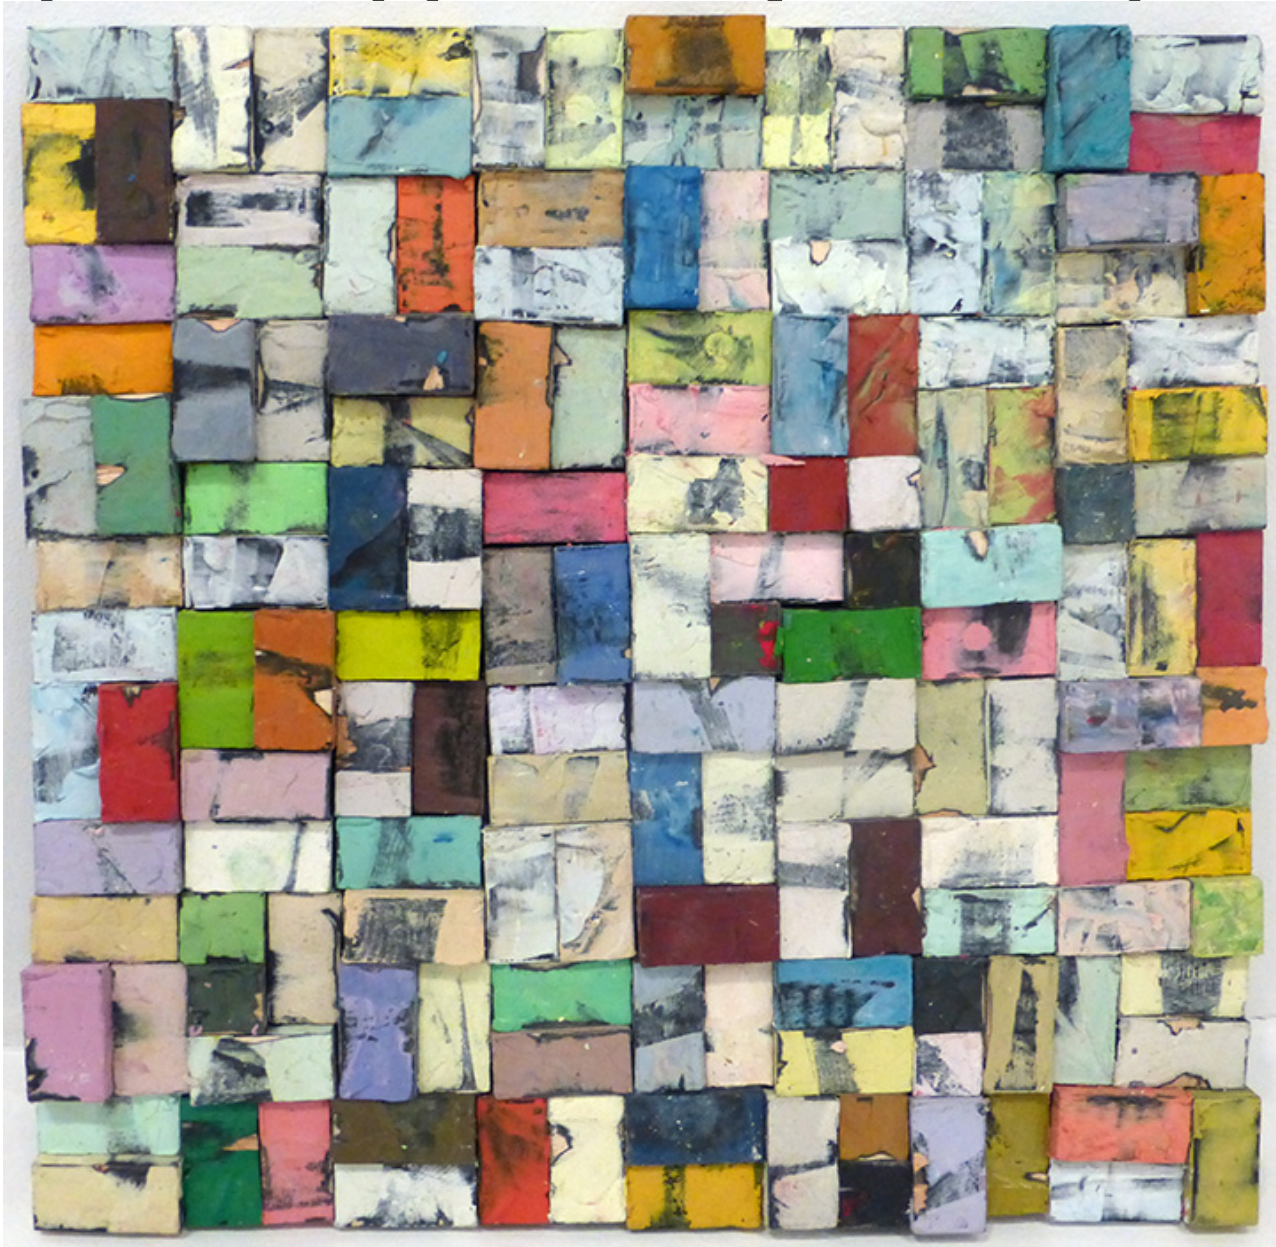

M

A

R

G

A

C

E

Carlos Estrada-Vega, *Copo*, 2014

Wax, limestone dust, oil, olepastro, pigments on wood, 11.75 x 11.75 inches (30 x 30 cm)