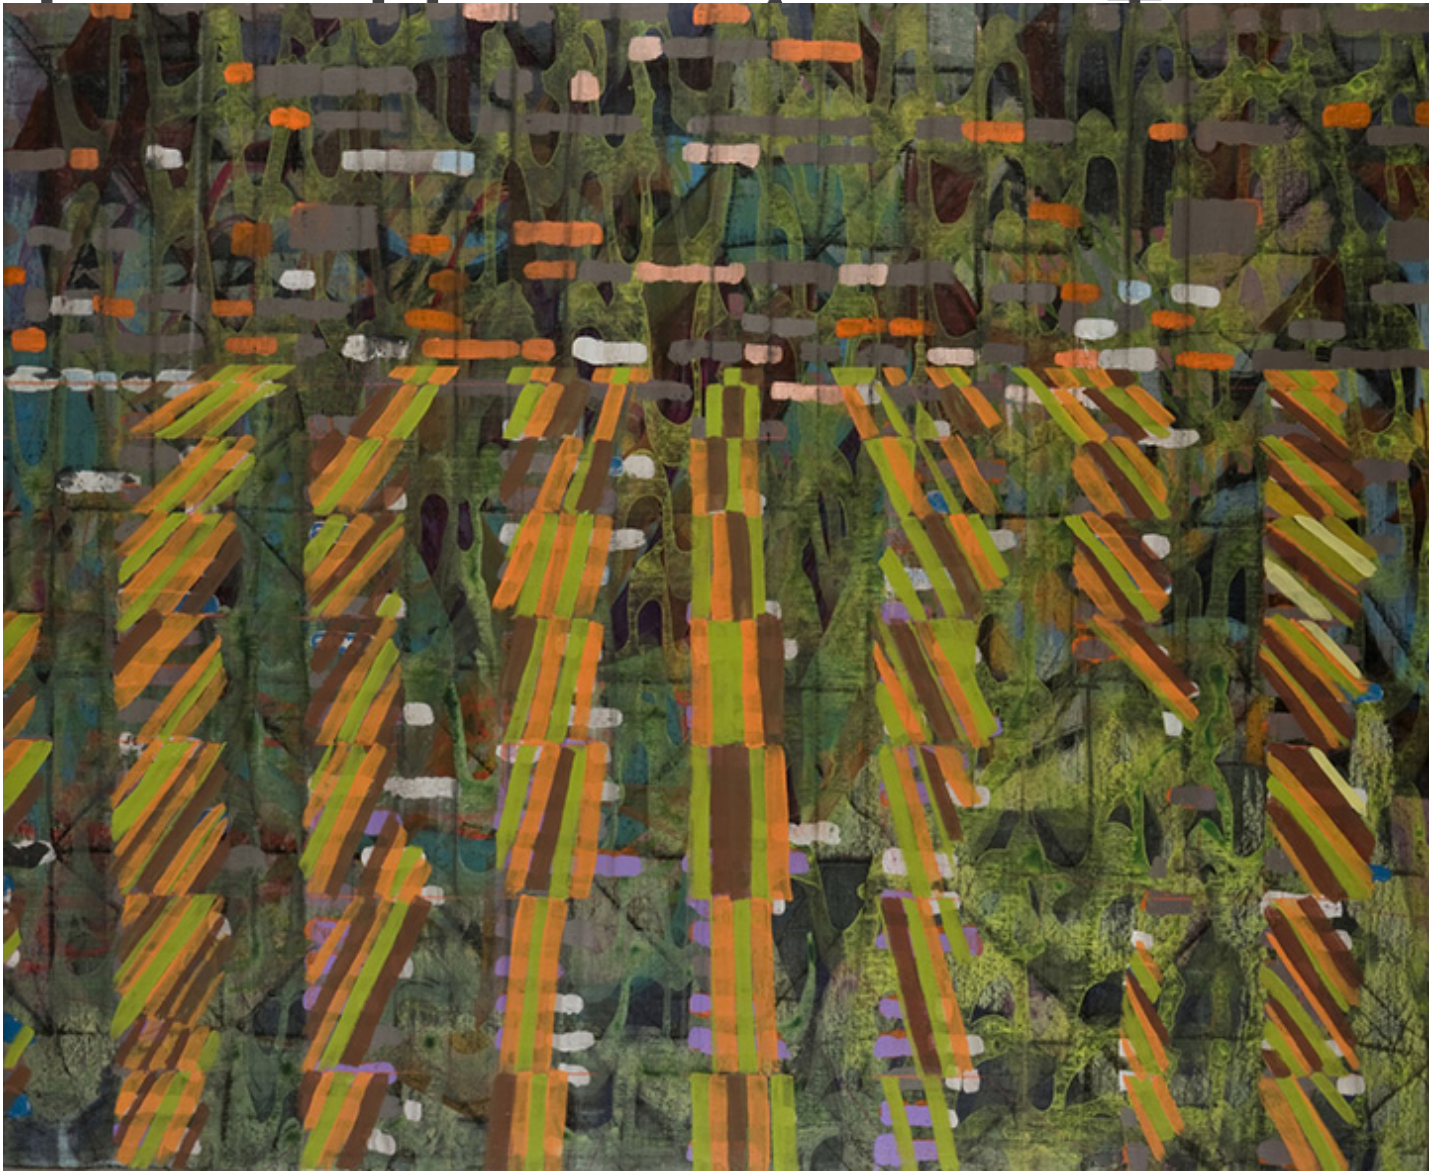

M

A

R

G

A

C

E

Clayton Colvin, *Gravity will not last forever*, 2012  
Charcoal, pigment, graphite, and acrylic on linen, 46 x 56 inches (117 x 142.5 cm)