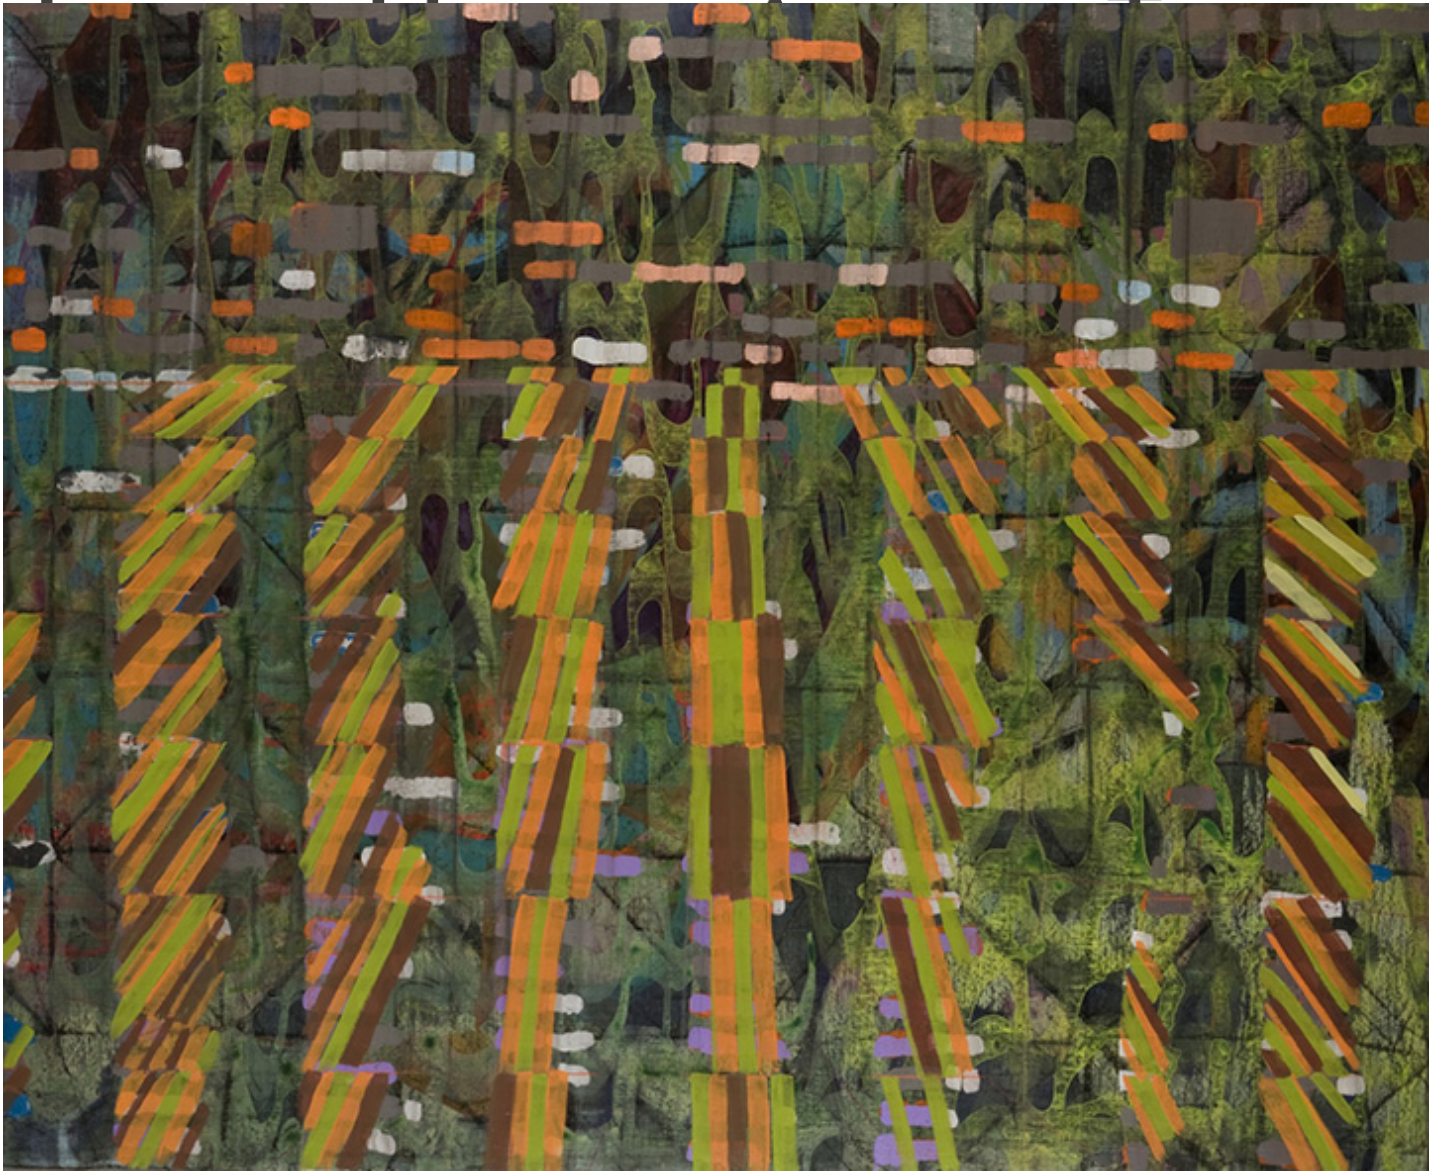

M

A

R

G

A

C  
E

Clayton Colvin, *Gravity will not last forever*, 2012  
Charcoal, pigment, graphite, and acrylic on linen, 46 x 56 inches (117 x 142.5 cm)