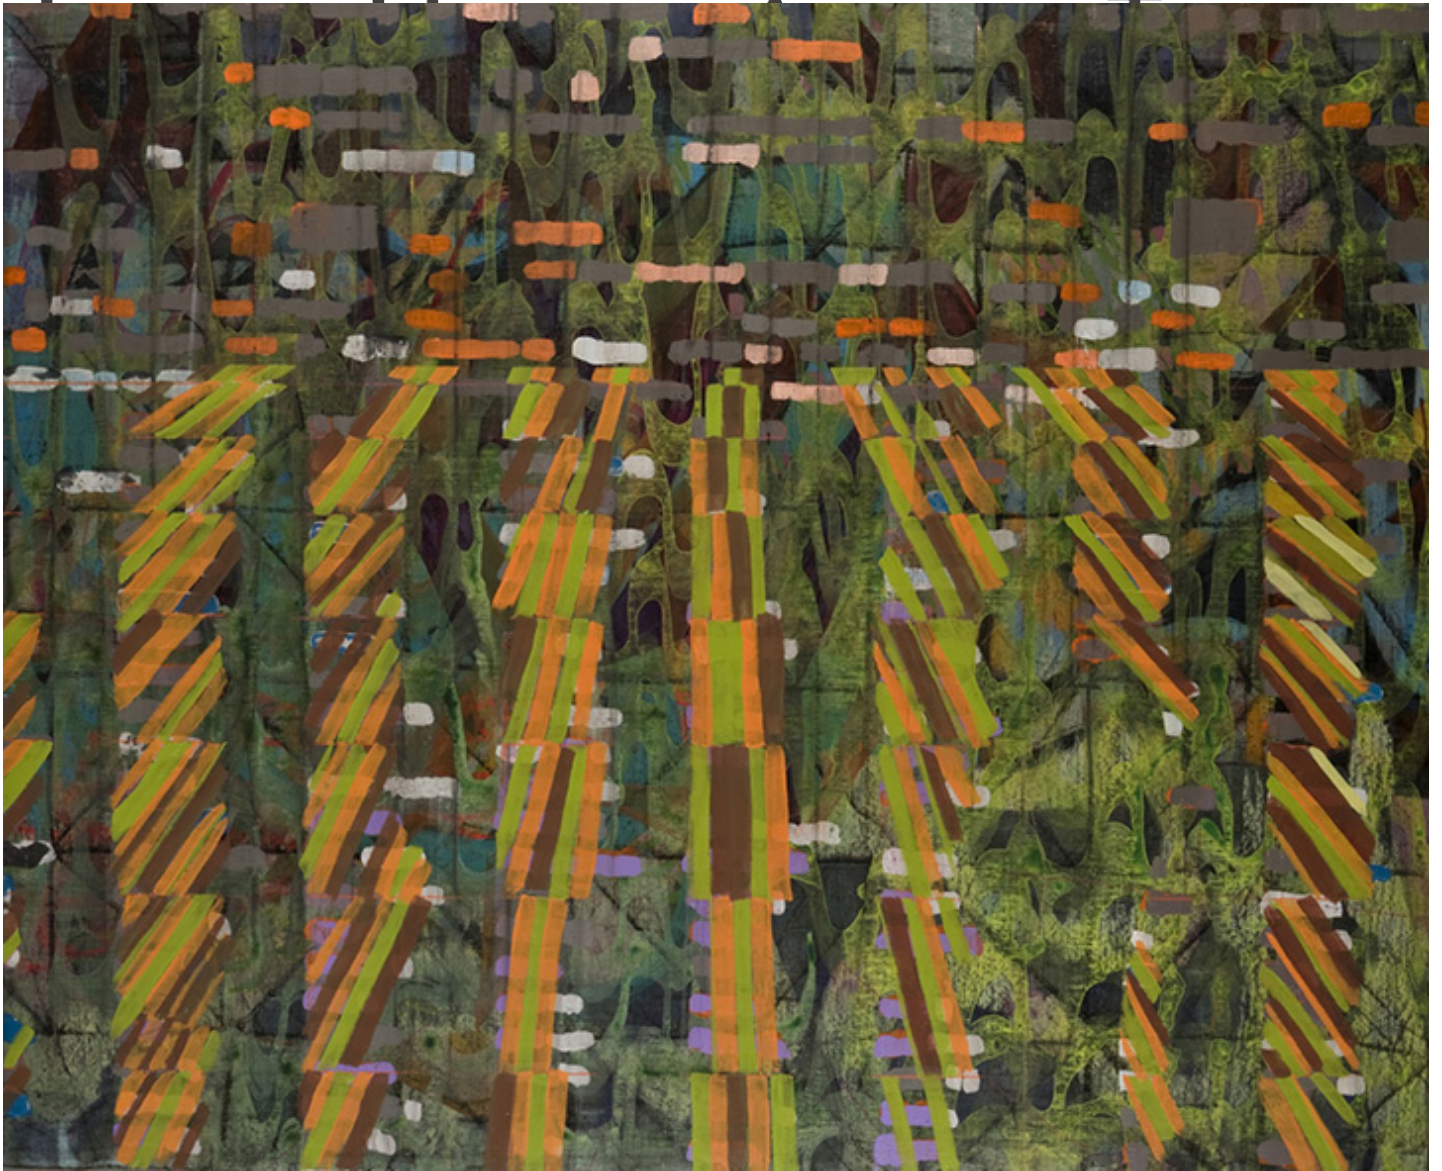

M

A

R

G

A

C
E

Clayton Colvin, *Gravity will not last forever*, 2012
Charcoal, pigment, graphite, and acrylic on linen, 46 x 56 inches (117 x 142.5 cm)