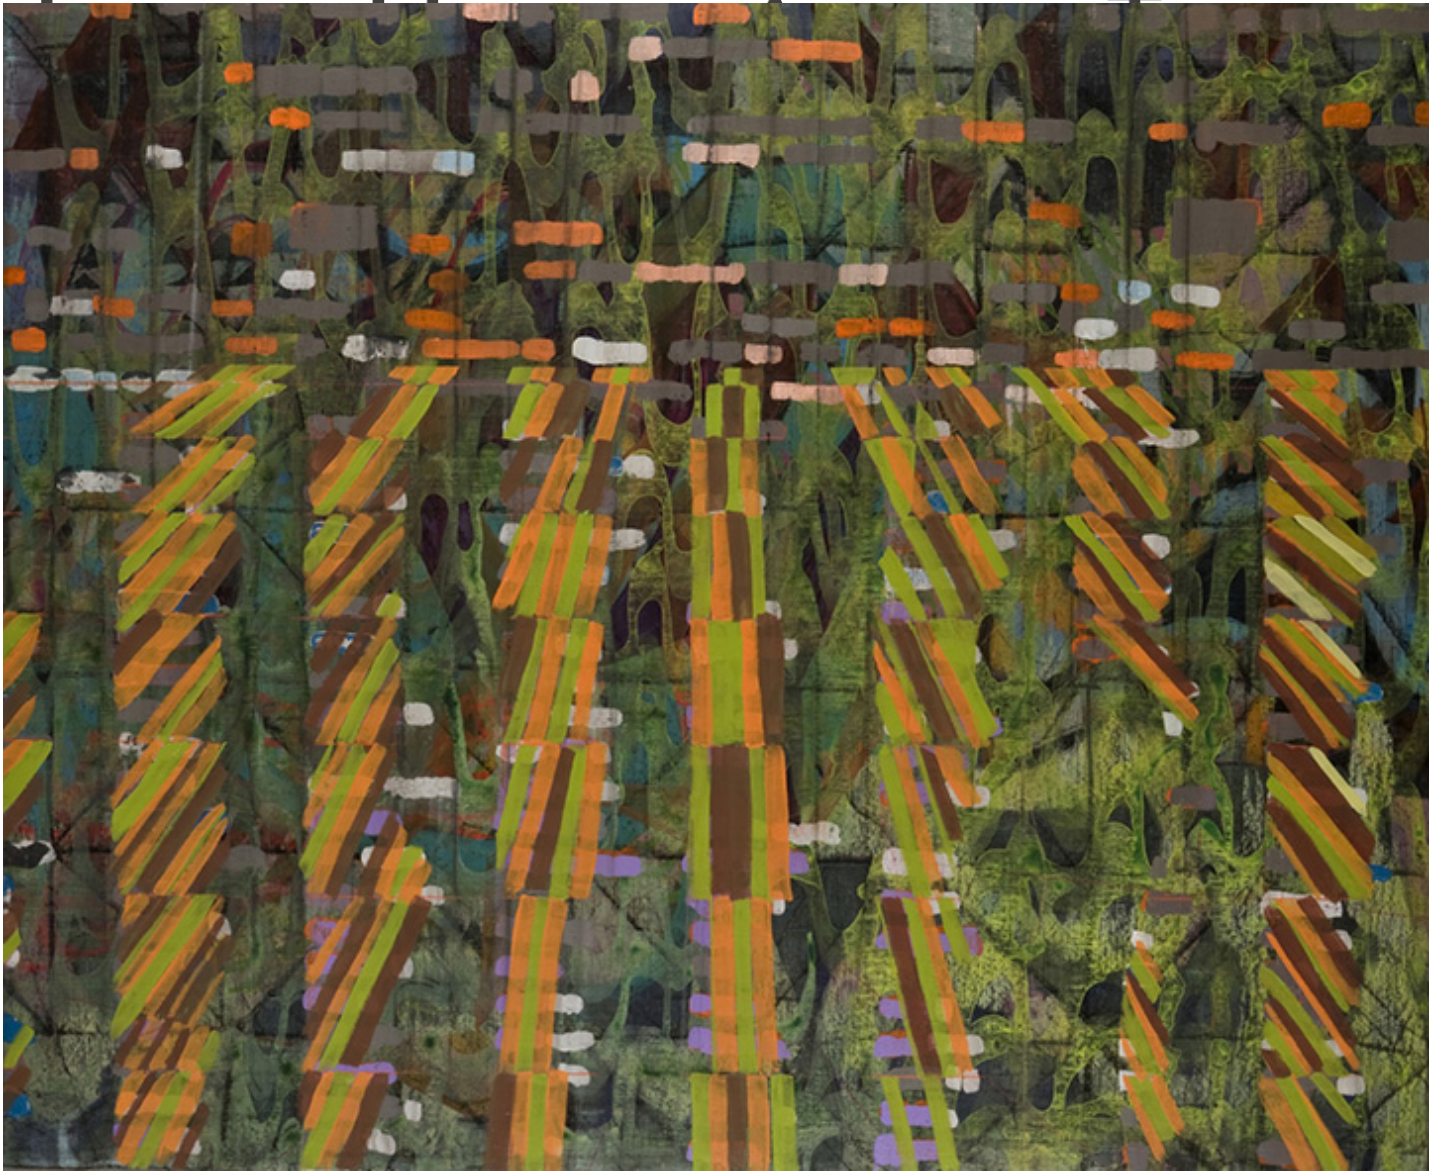

M

A

R

G

A

C
E

Clayton Colvin, *Gravity will not last forever*, 2012
Charcoal, pigment, graphite, and acrylic on linen, 46 x 56 inches (117 x 142.5 cm)