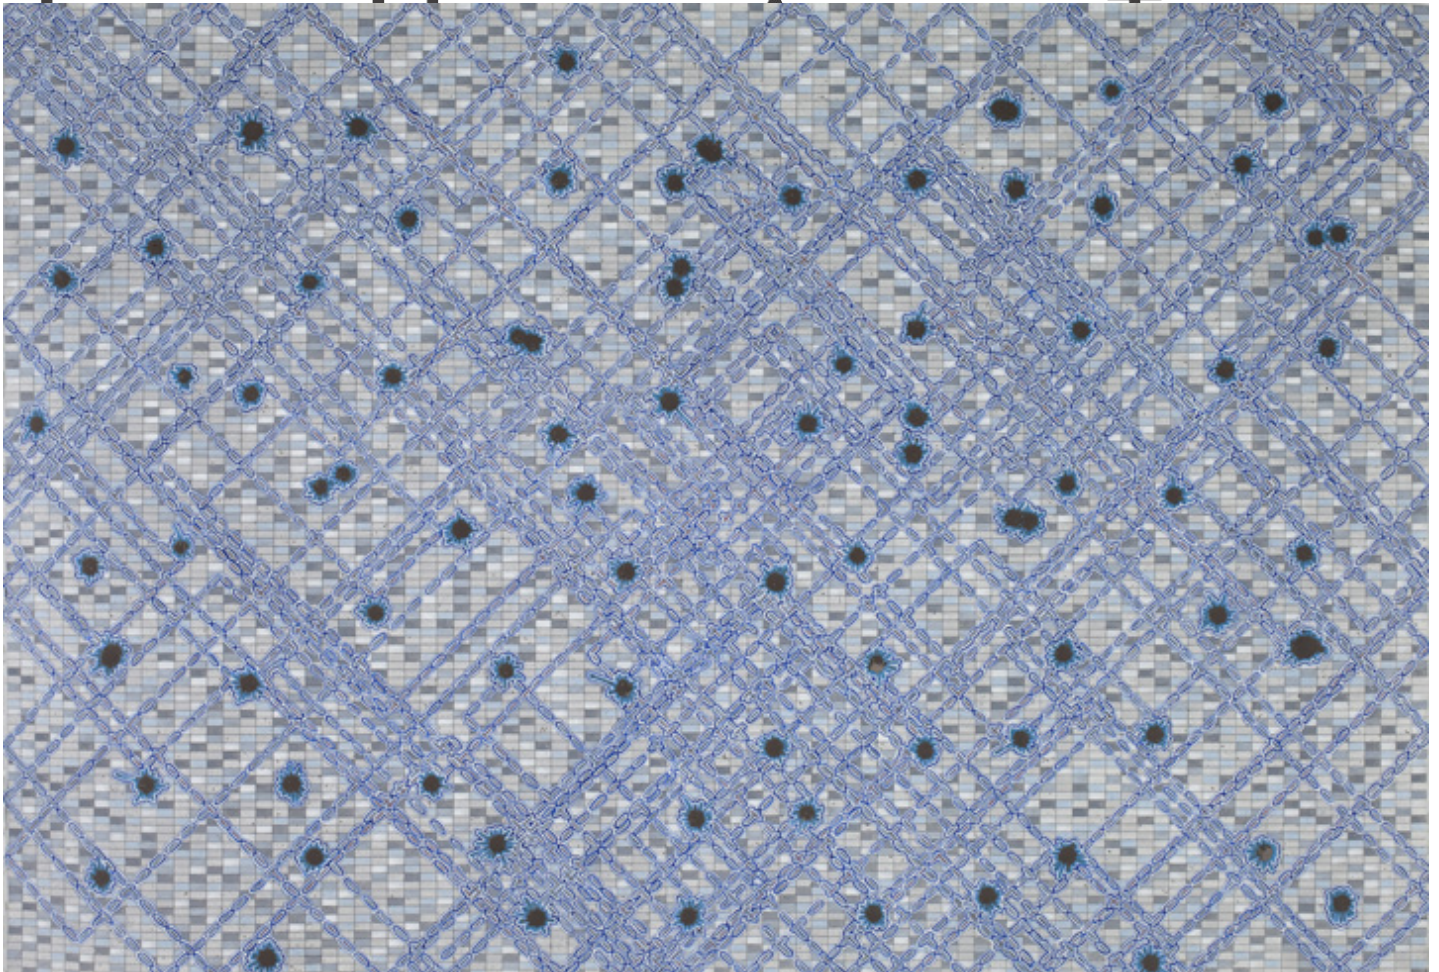

M

A

R

G

A

C
E

Andrea Way, *Grey Lagoon*, 2011

Pencil, colored pencil and ink on grey rives, 30 x 44 inches (76 x 112 cm)