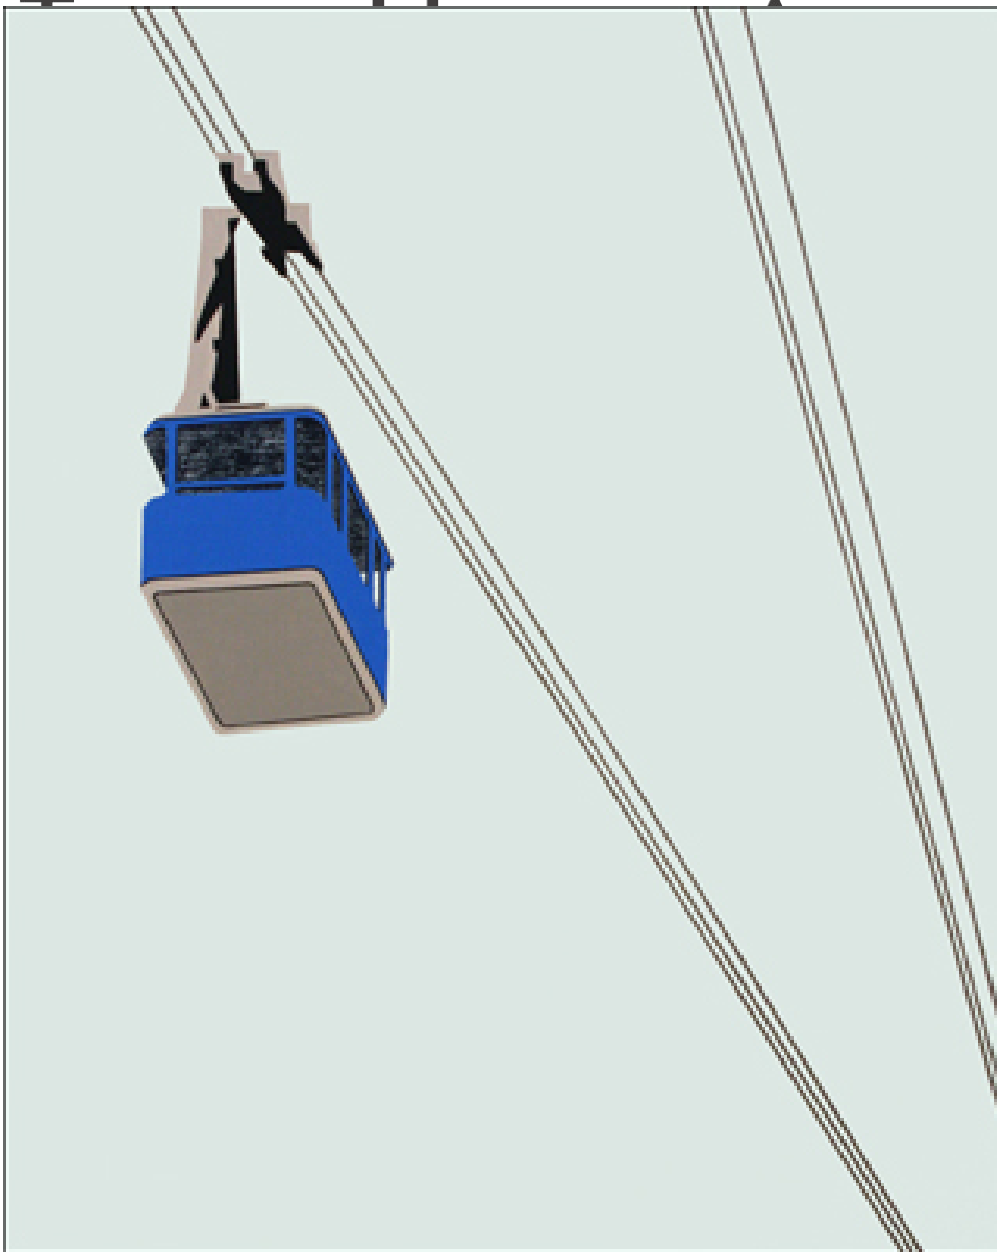

M

A

R

G

A

T

C

J

E

William Steiger, *Cable Car-Blue*, 2008
20 x 16 inches (51 x 40.5 cm)