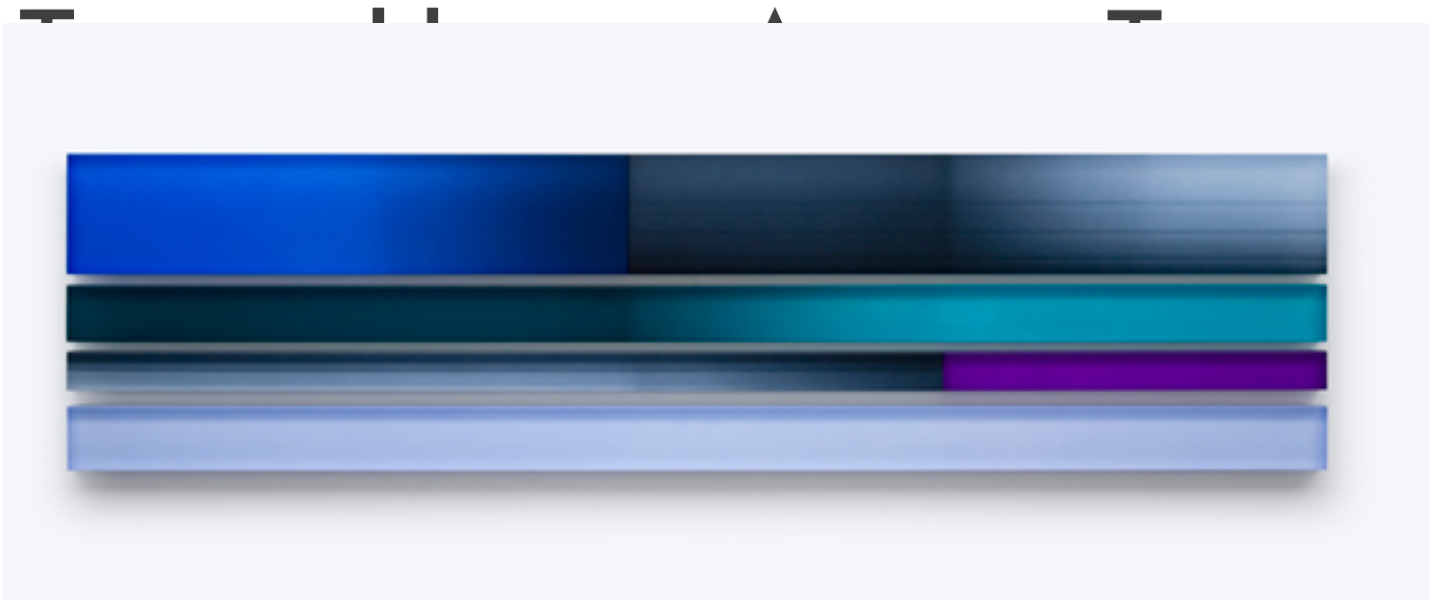

M

A

R

G

A

C

E

Freddy Chandra, *Waft*, 2011
Acrylic and resin on cast acrylic, 18 x 72 inches (49 x 183 cm)