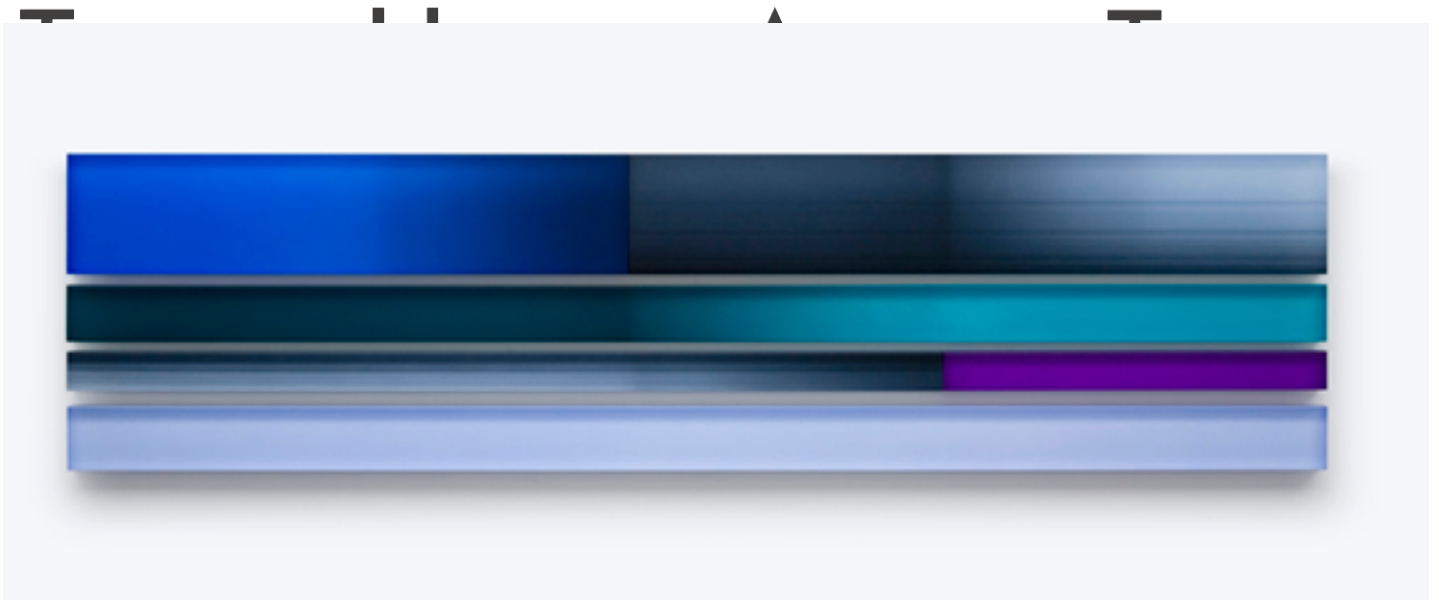

M

A

R

G

A

C

E

Freddy Chandra, *Waft*, 2011  
Acrylic and resin on cast acrylic, 18 x 72 inches (49 x 183 cm)