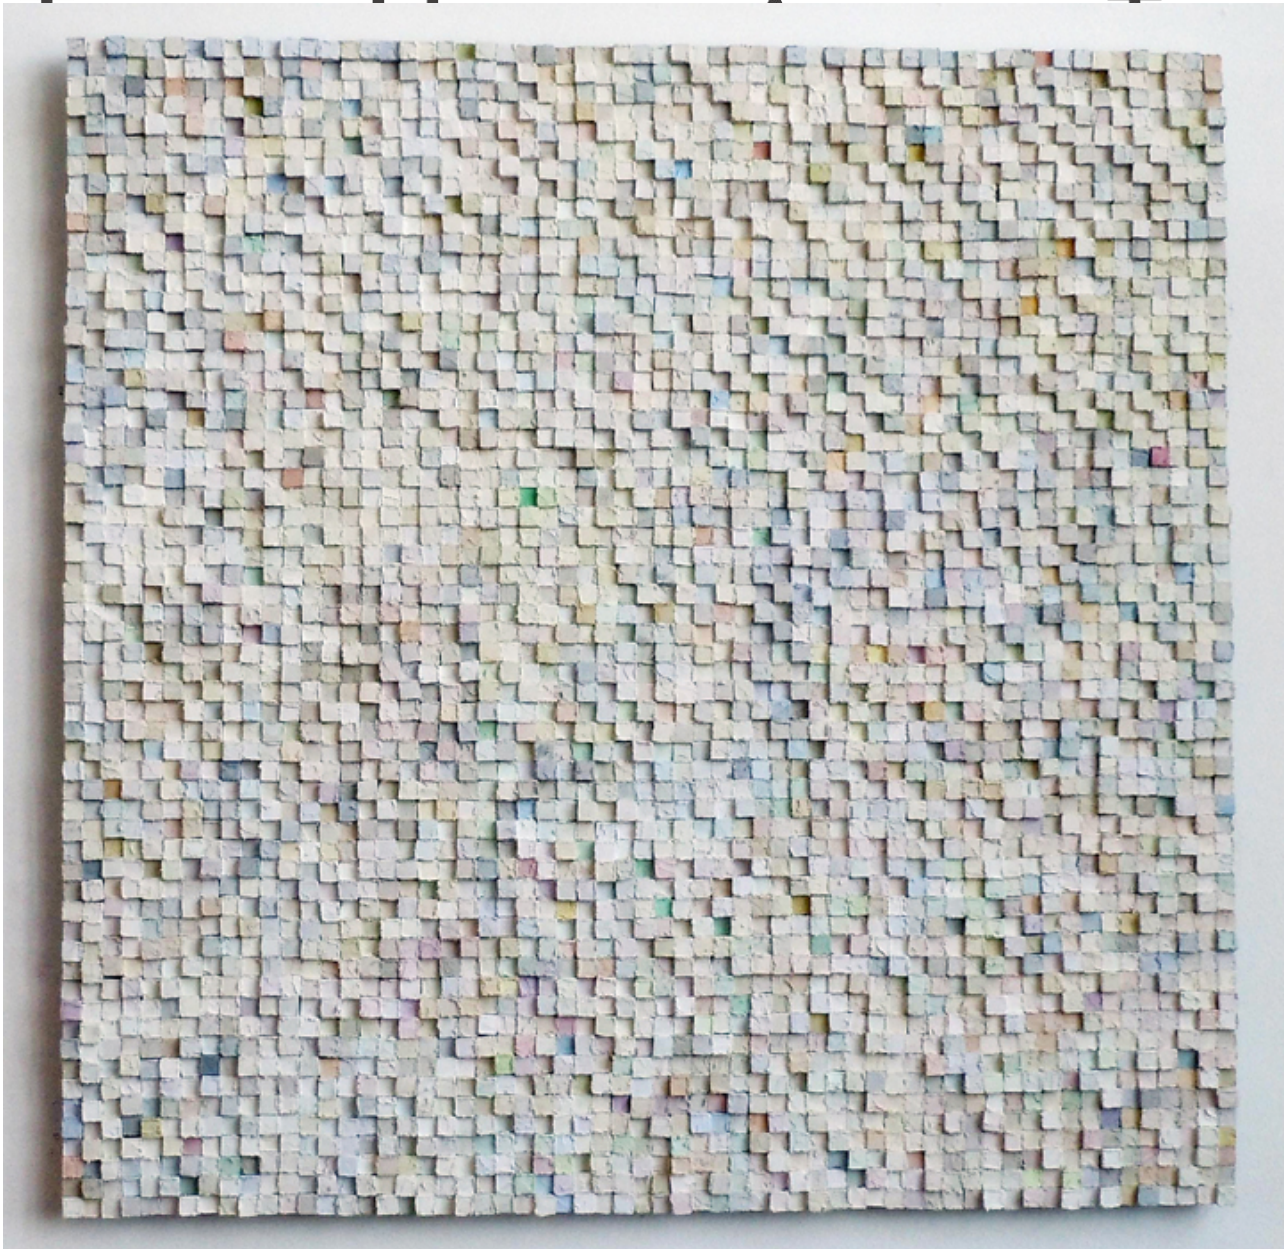

M

A

R

G

A

C

E

Carlos Estrada-Vega, *Silent Solitude (A Day in the Desert)*, 2011  
Olepasto, wax, pigment, oil and limestone on canvas, 35 x 35 inches (88 x 88 cm)