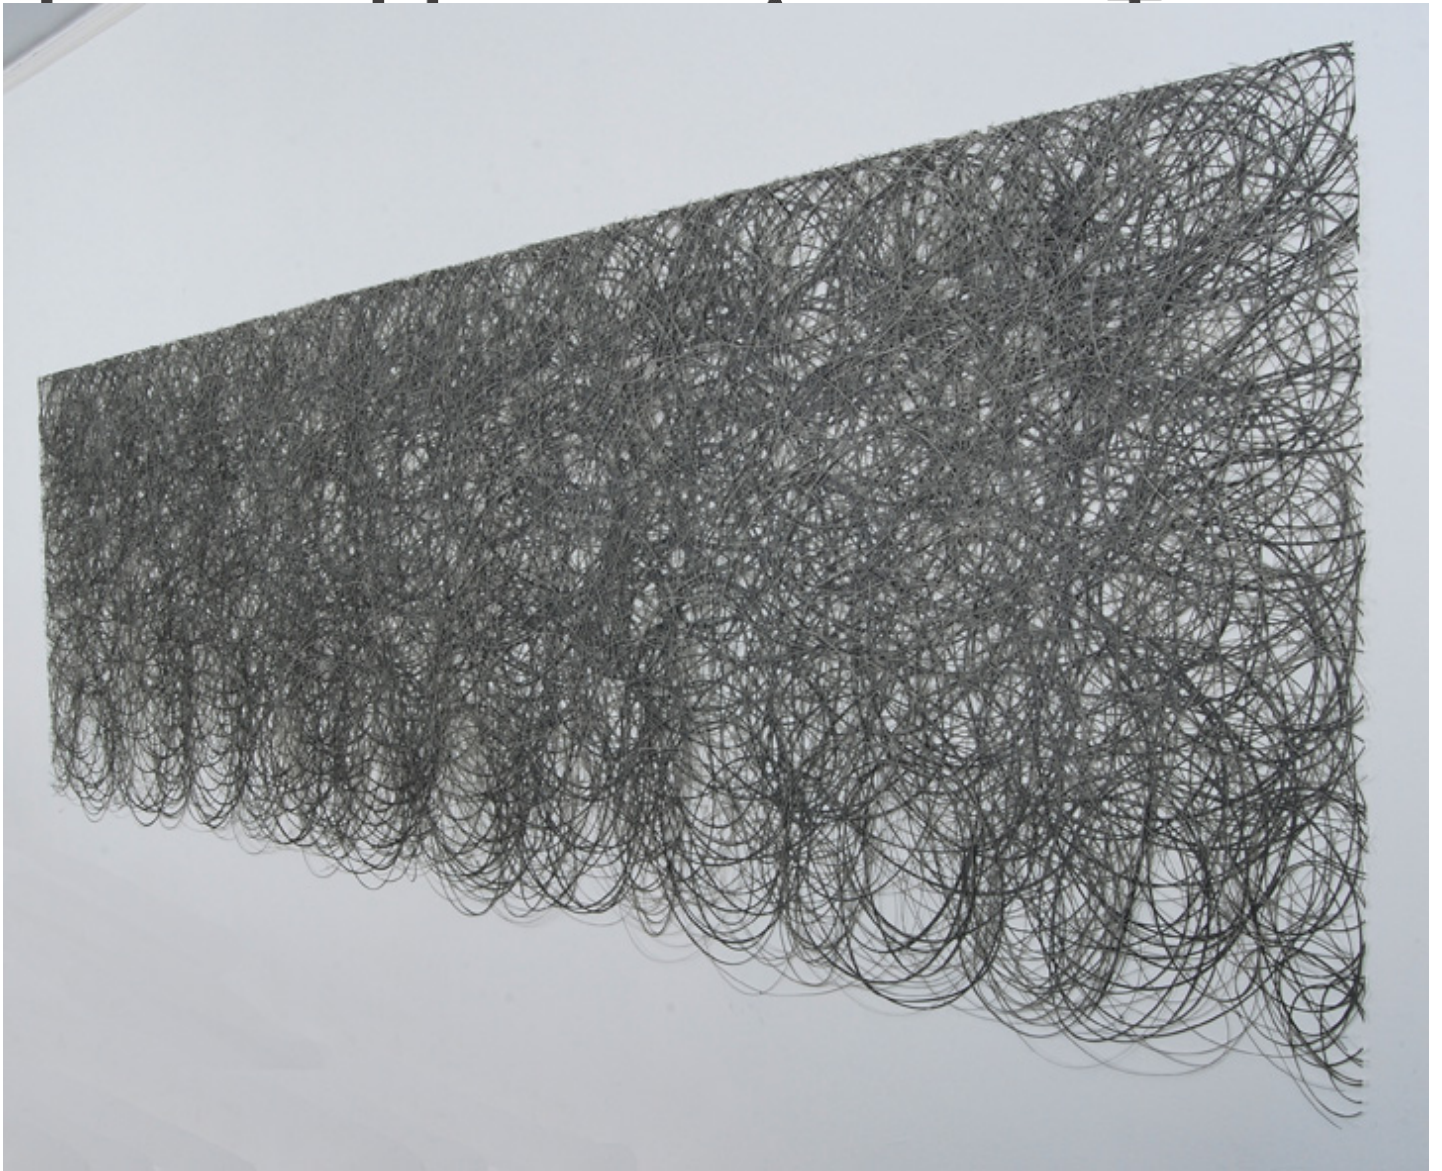

M

A

R

G

A

C

E

Adam Fowler, *Untitled (41 Layers)*, 2011
Graphite on paper, hand cut, 36 x 120 inches (91 x 305 cm)