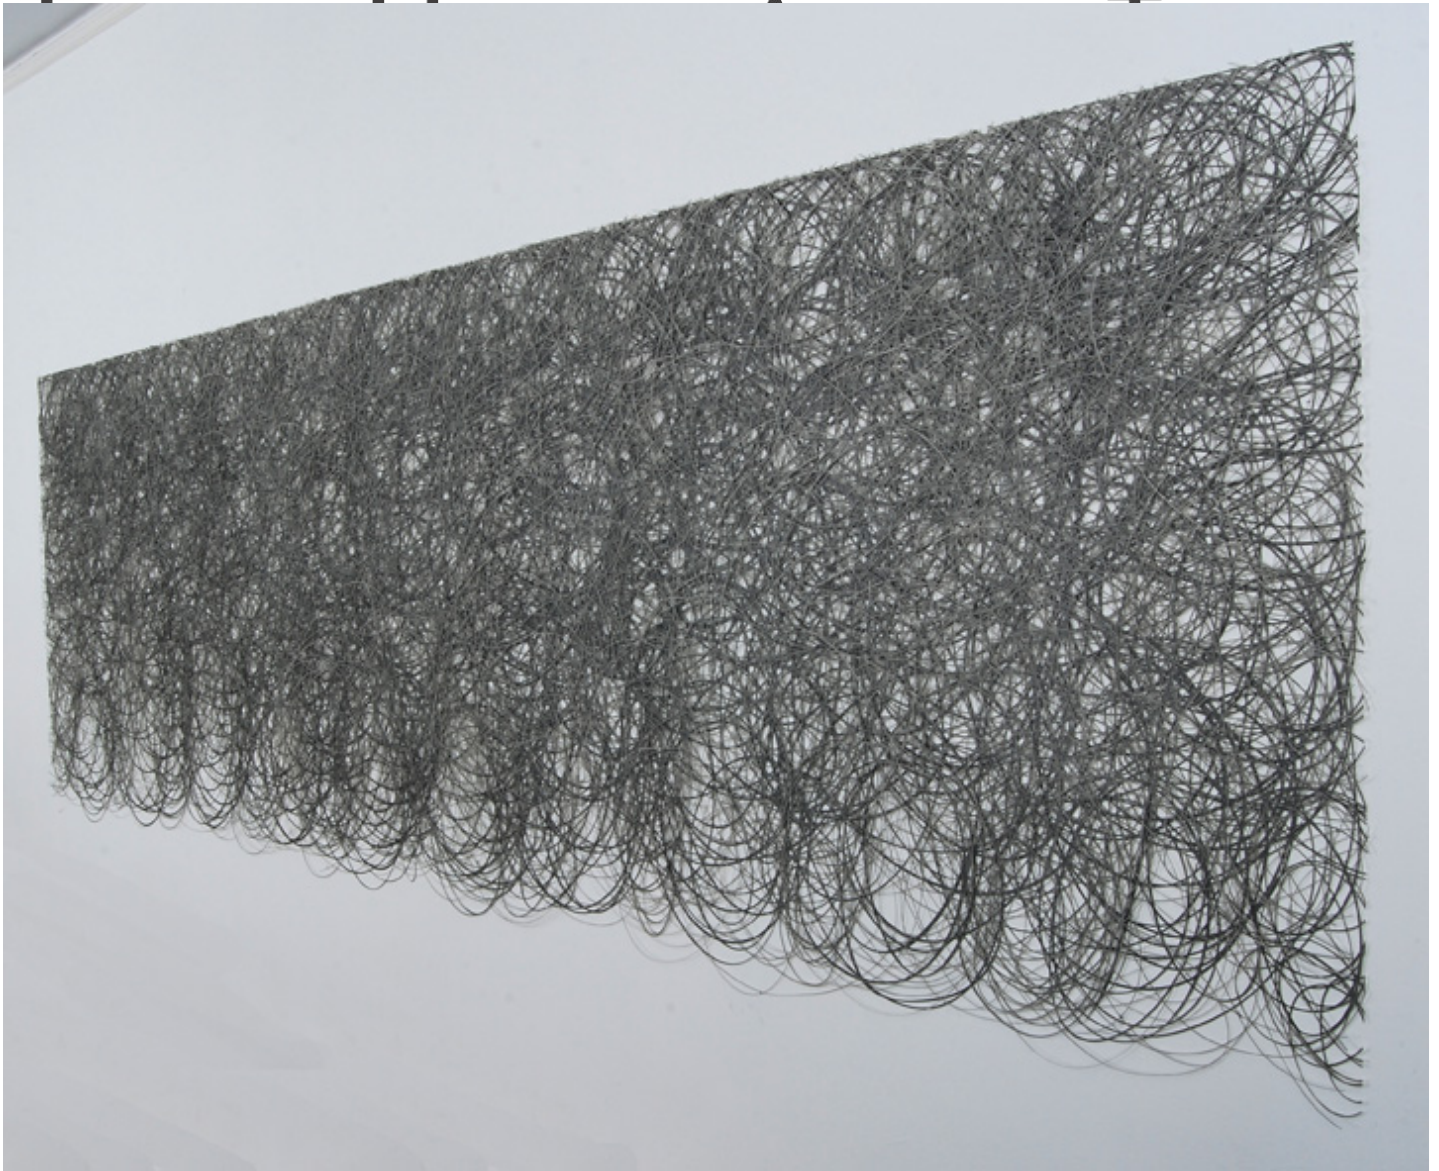

M

A

R

G

A

Adam Fowler, *Untitled (41 Layers)*, 2011
Graphite on paper, hand cut, 36 x 120 inches (91 x 305 cm)