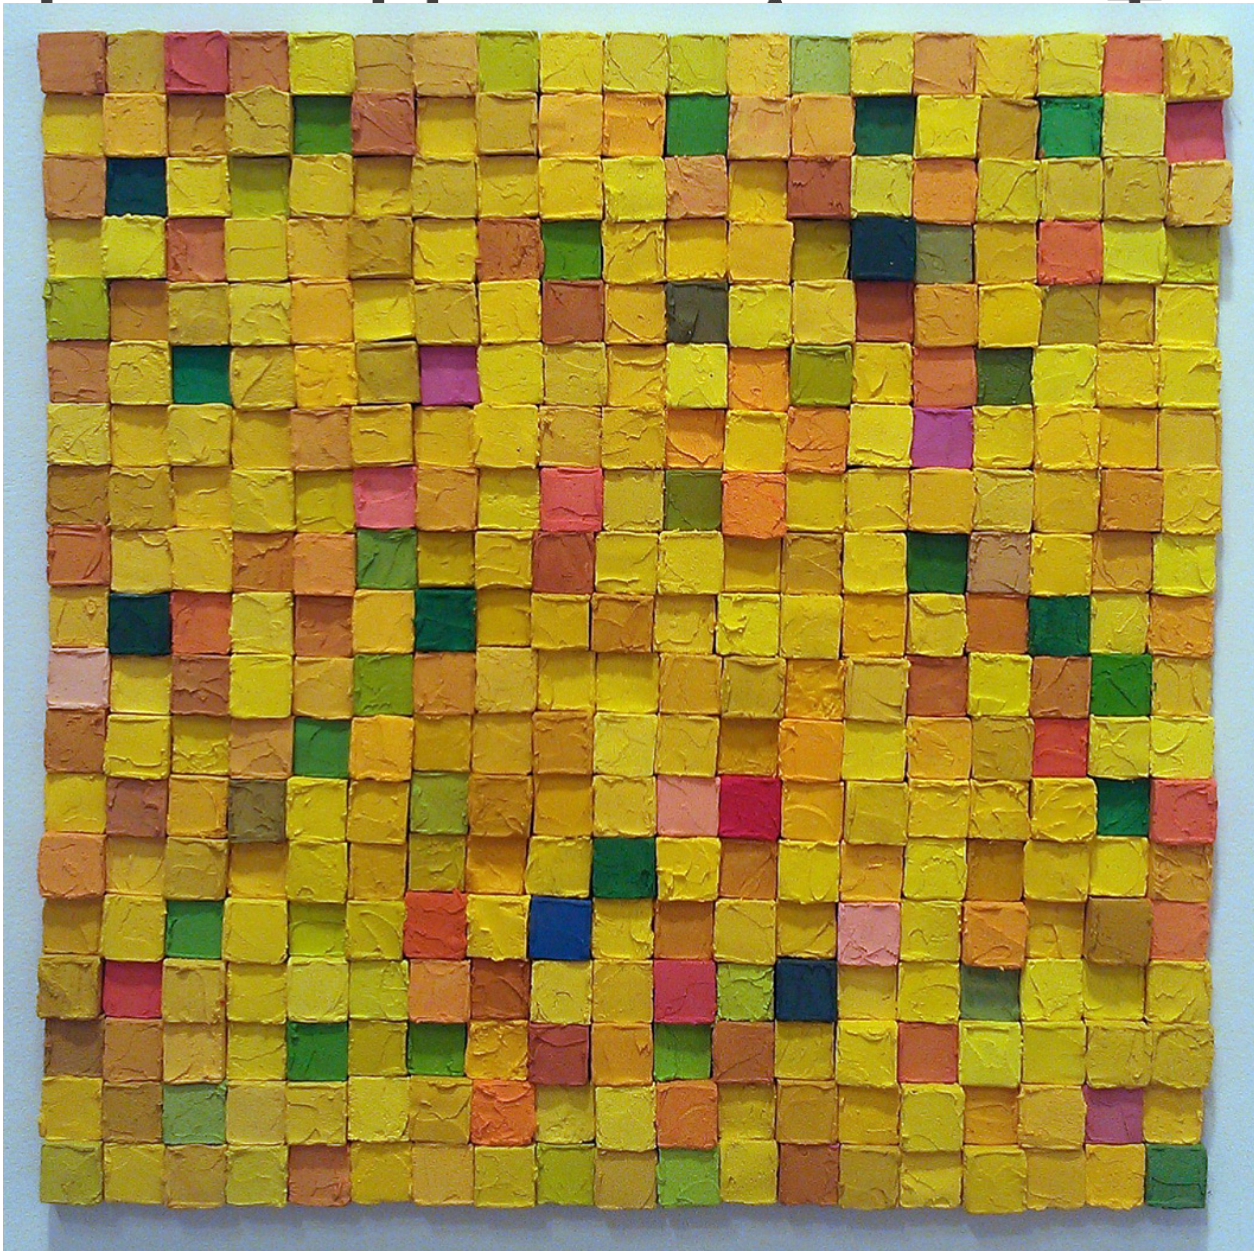

M

A

R

G

A

C

E

Carlos Estrada-Vega, *Gabarone*, 2011  
Olepasto, wax, pigment, oil and limestone on canvas, 16 x 16 inches (41 x 41 cm)