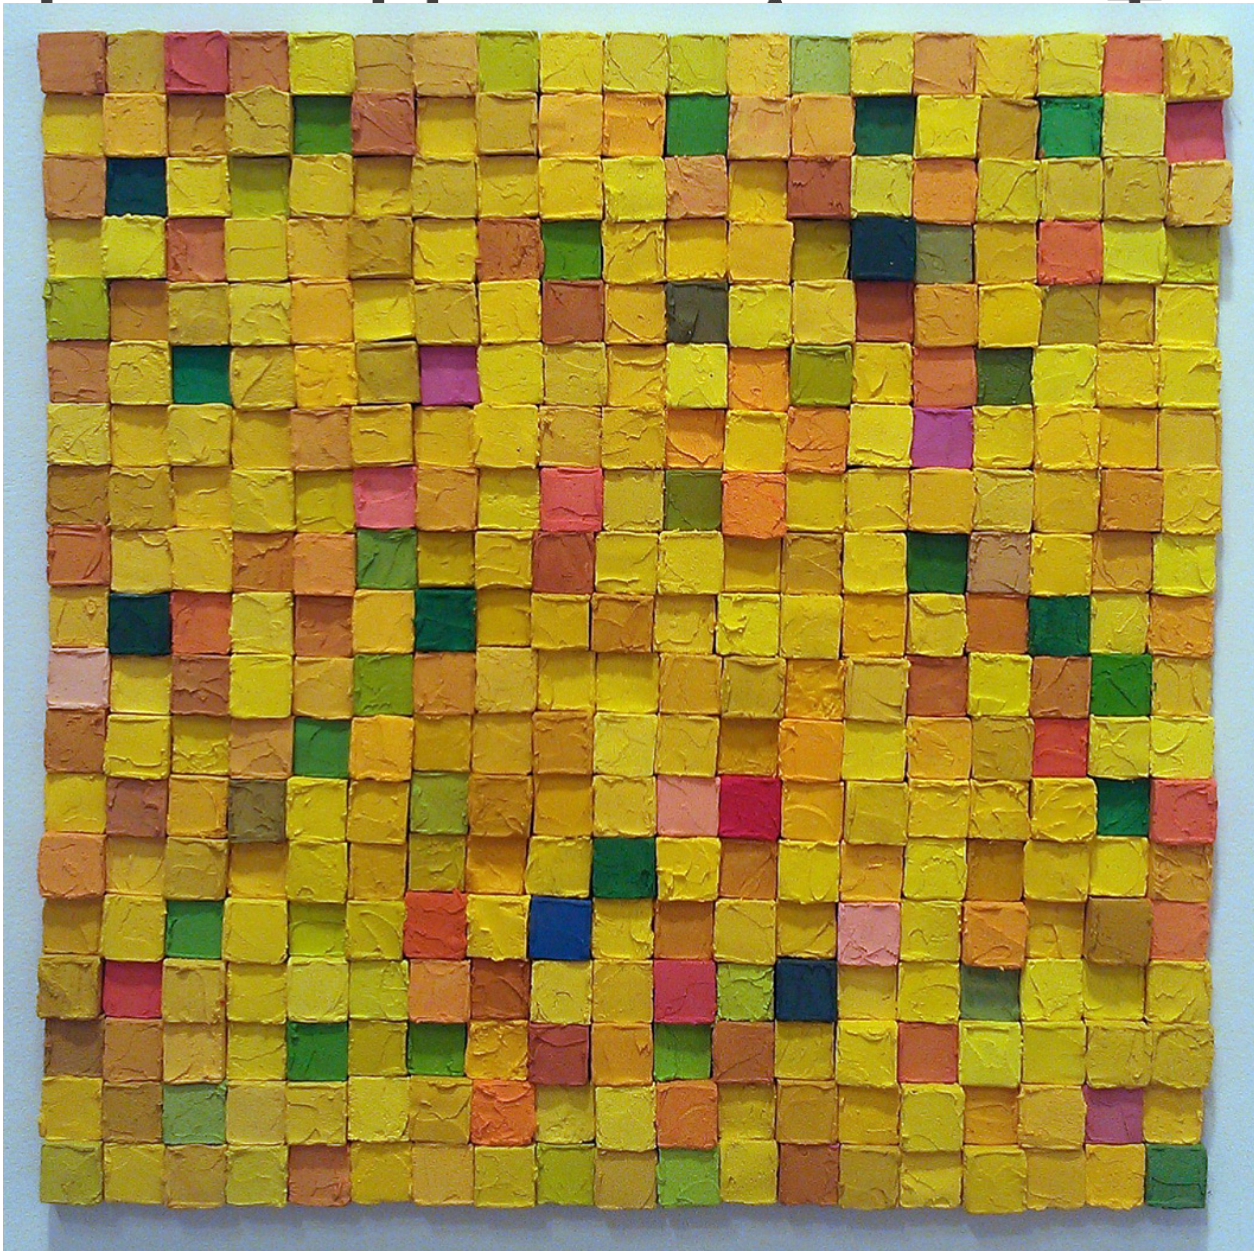

M

A

R

G

A

C

E

Carlos Estrada-Vega, *Gabarone*, 2011
Olepasto, wax, pigment, oil and limestone on canvas, 16 x 16 inches (41 x 41 cm)