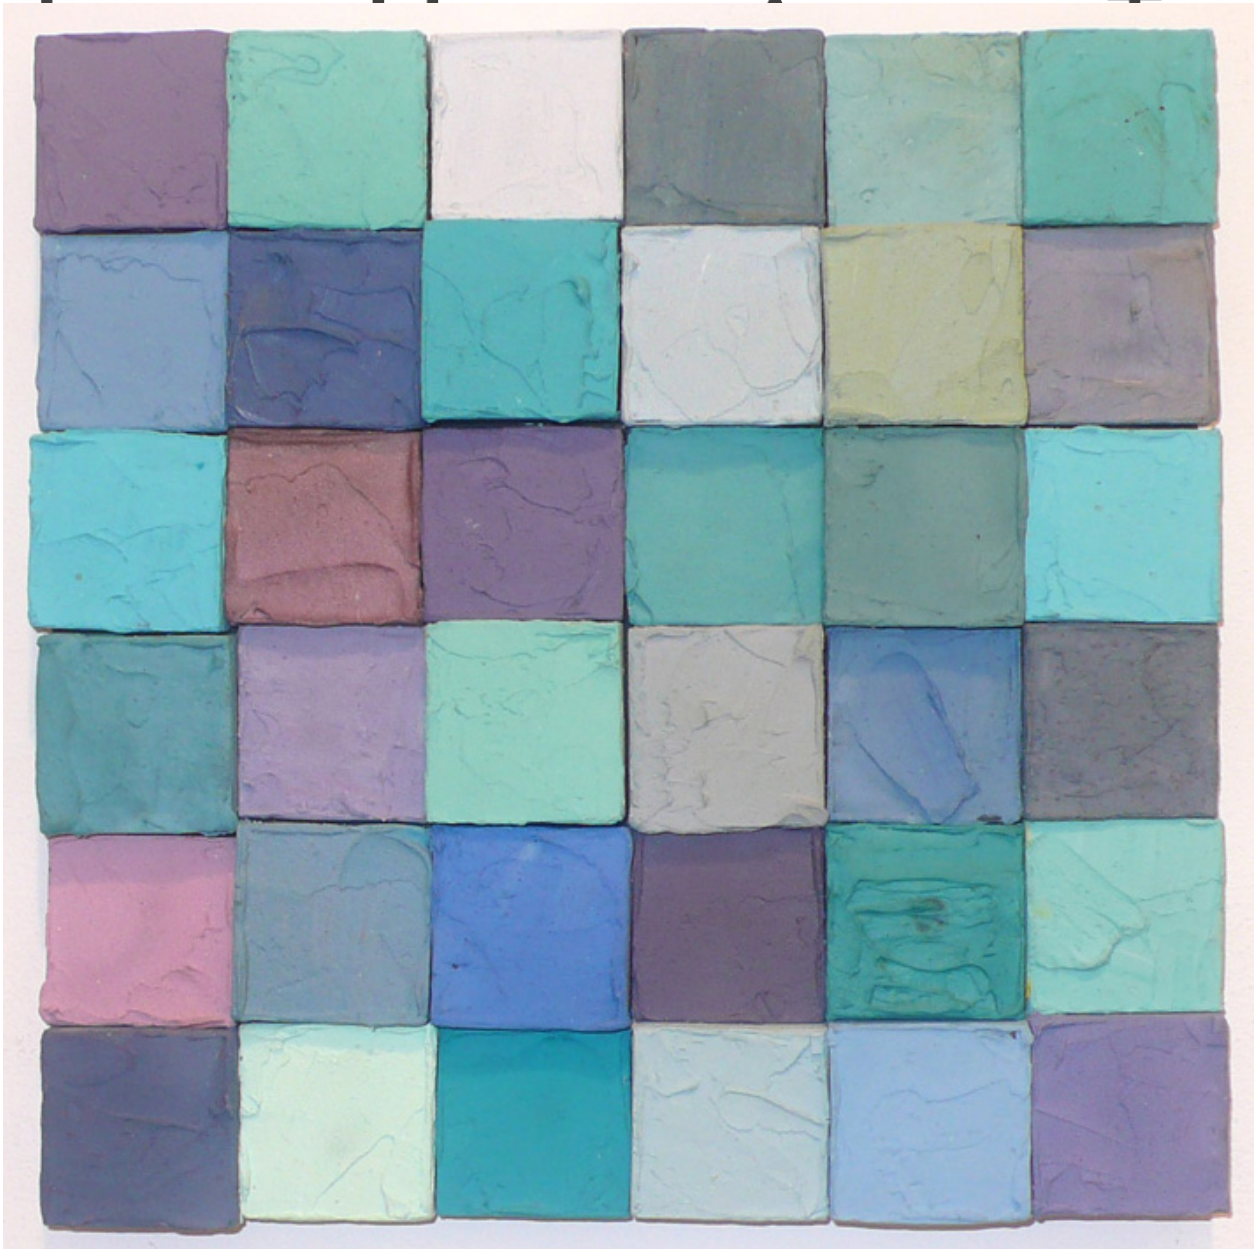

M

A

R

G

A

C

E

Carlos Estrada-Vega, *Stephanie's*, 2008  
Olepasto, wax, pigment, oil and limestone on canvas, 8 x 8 inches (20 x 20 cm)