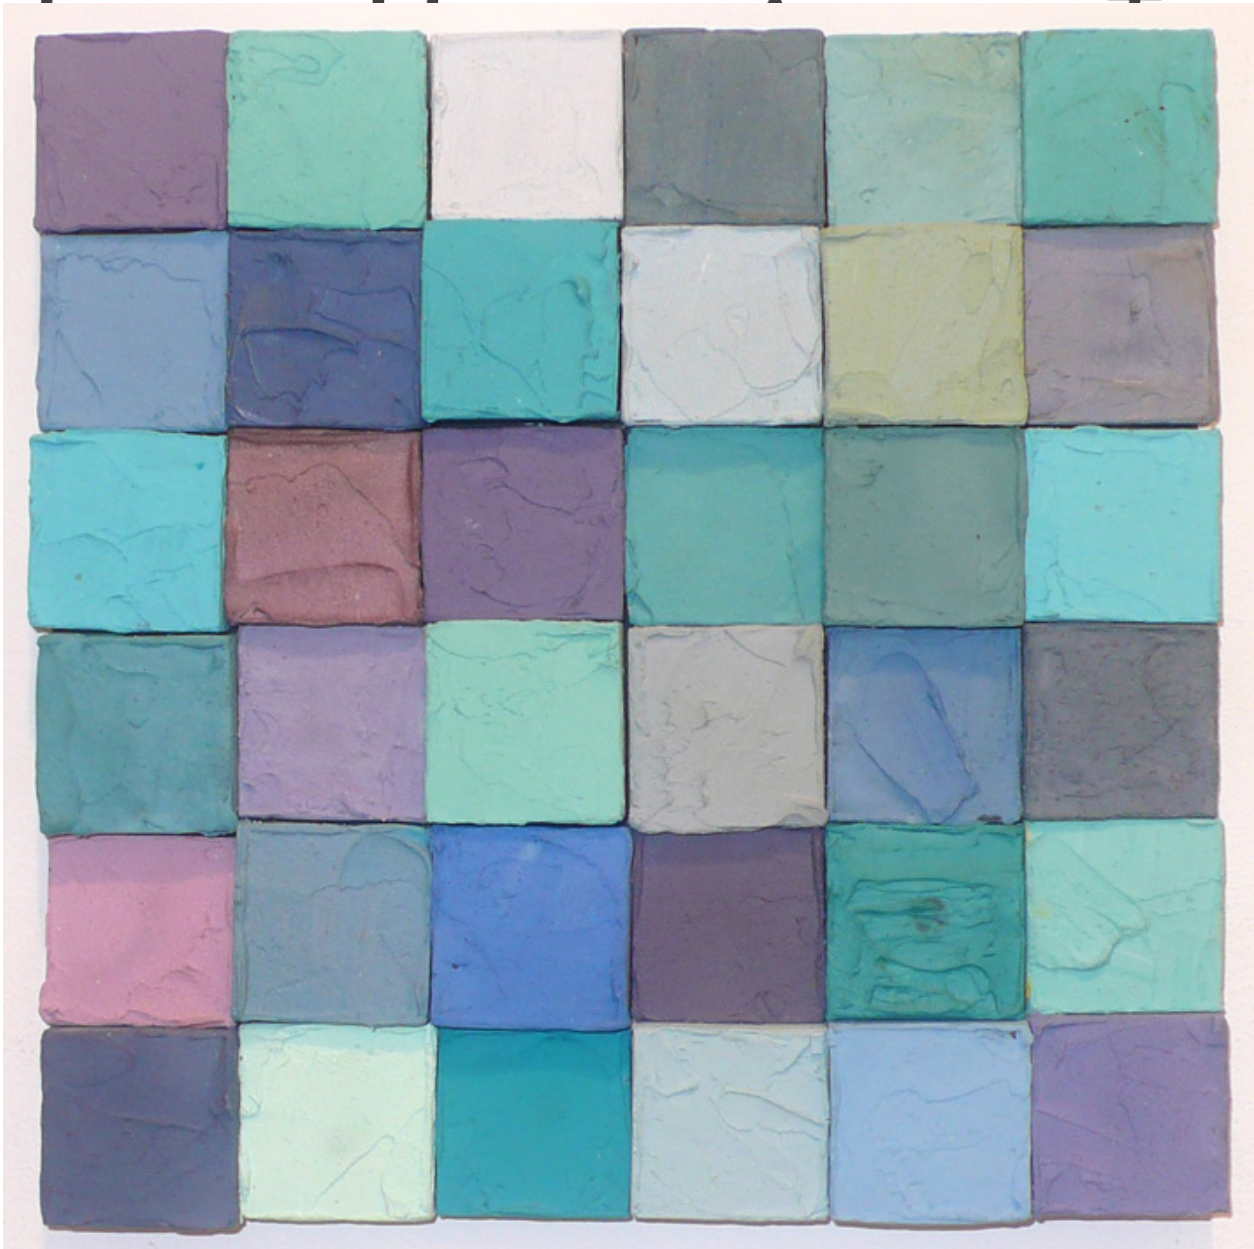

M

A

R

G

A

C

E

Carlos Estrada-Vega, *Stephanie's*, 2008  
Olepasta, wax, pigment, oil and limestone on canvas, 8 x 8 inches (20 x 20 cm)