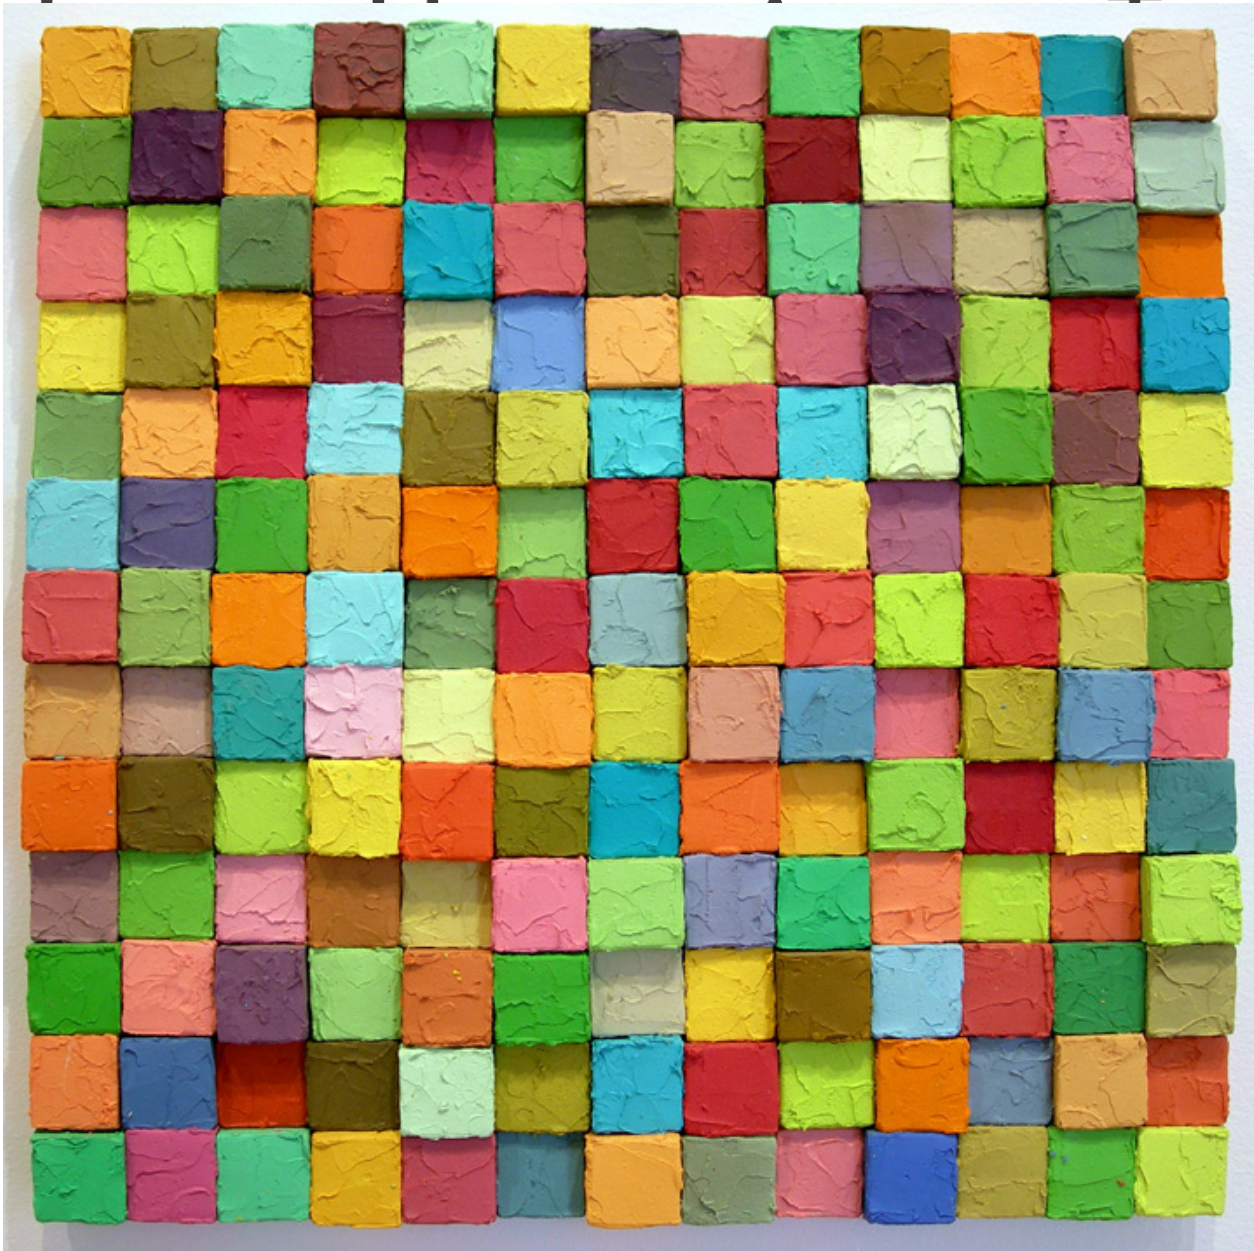

M

A

R

G

A

C

E

Carlos Estrada-Vega, *Don Silvestre*, 2005  
Oleopasto, wax, pigment, oil & limestone on canvas, 15 x 15 inches (38 x 38 cm)