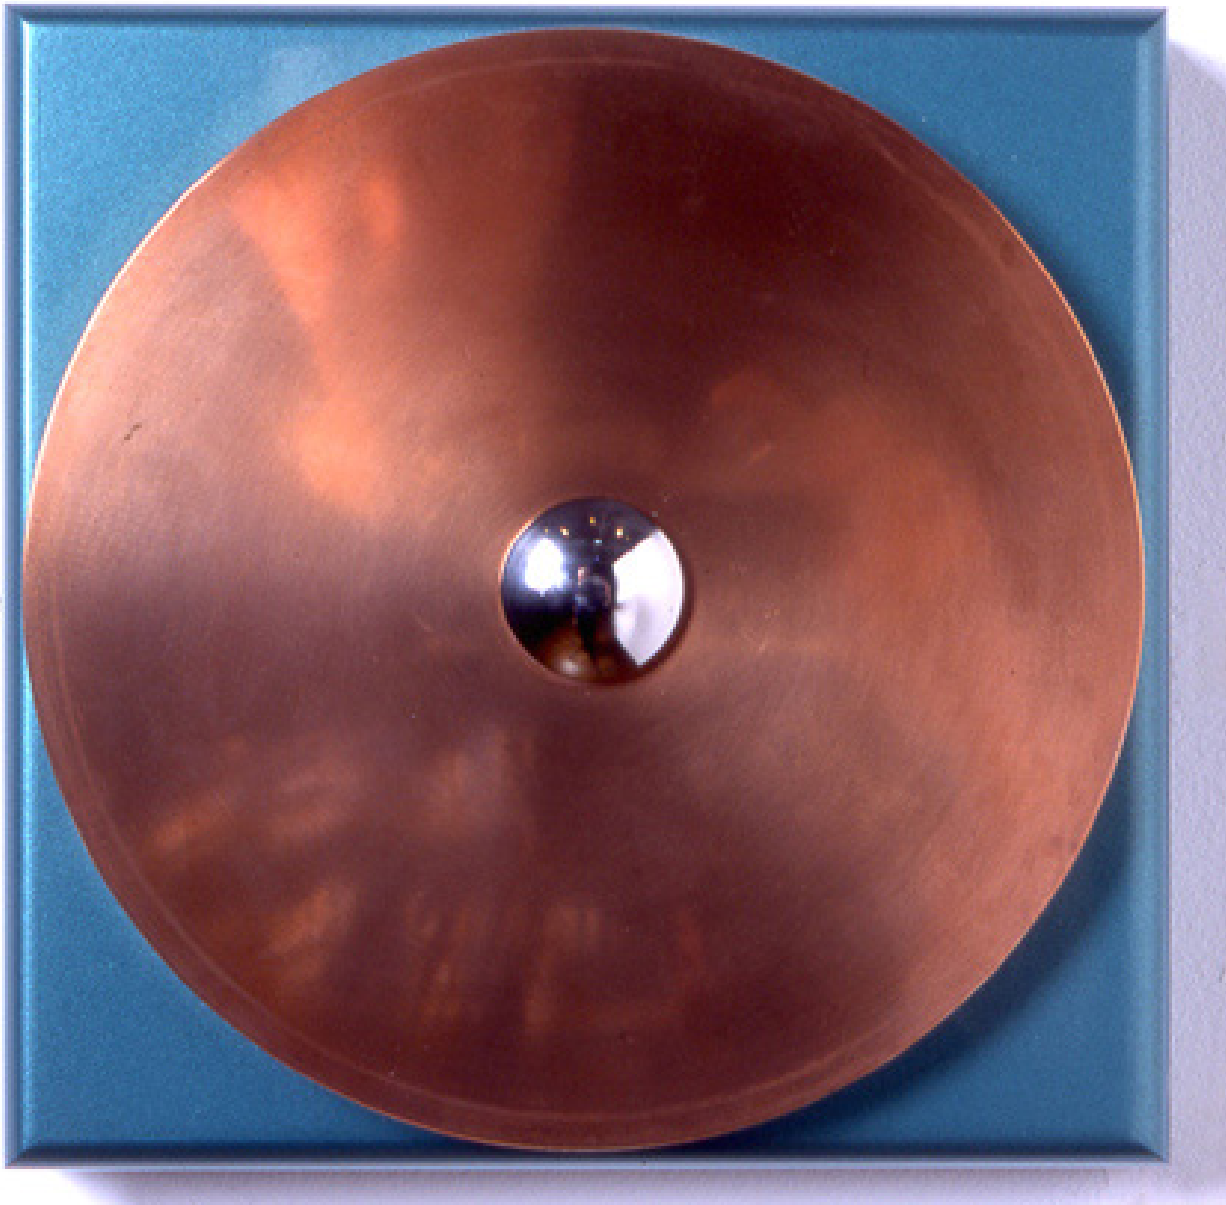

-

C

E

Richard Thatcher, *I Can't Recall (Censored Information)*
Wood, copper, automotive paint, carriage bolt, 8.5 x 8.5 inches (22 x 22 cm)