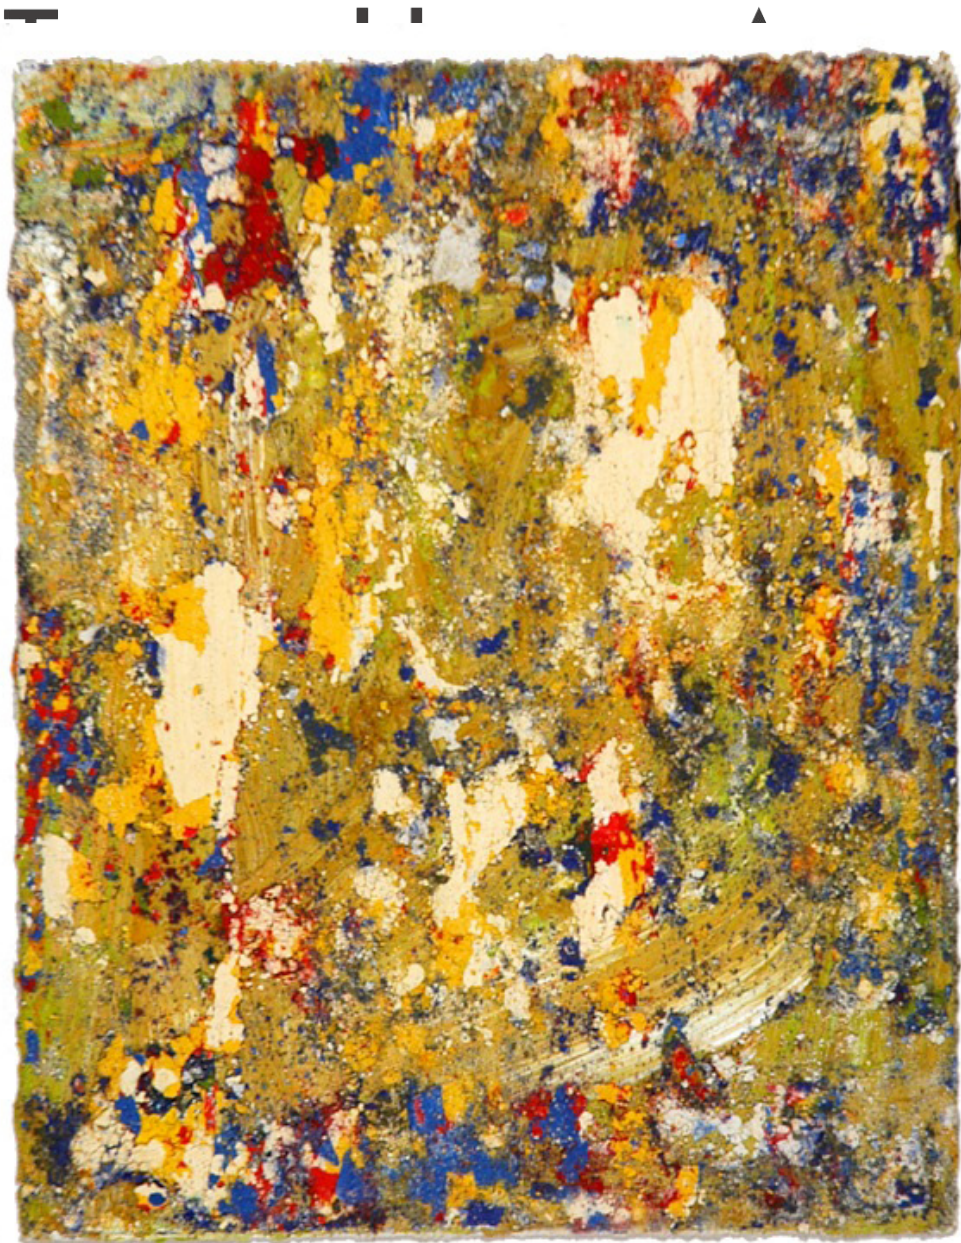

M

A

R

G

A

T

C

J

E

Rainer Gross, 98-06, 2006

Oil and pigments on paper, signed on reverse, 10 x 8 inches (25 x 20 cm) / Framed: 14 x 11.75 inches (35.5 x 30 cm)