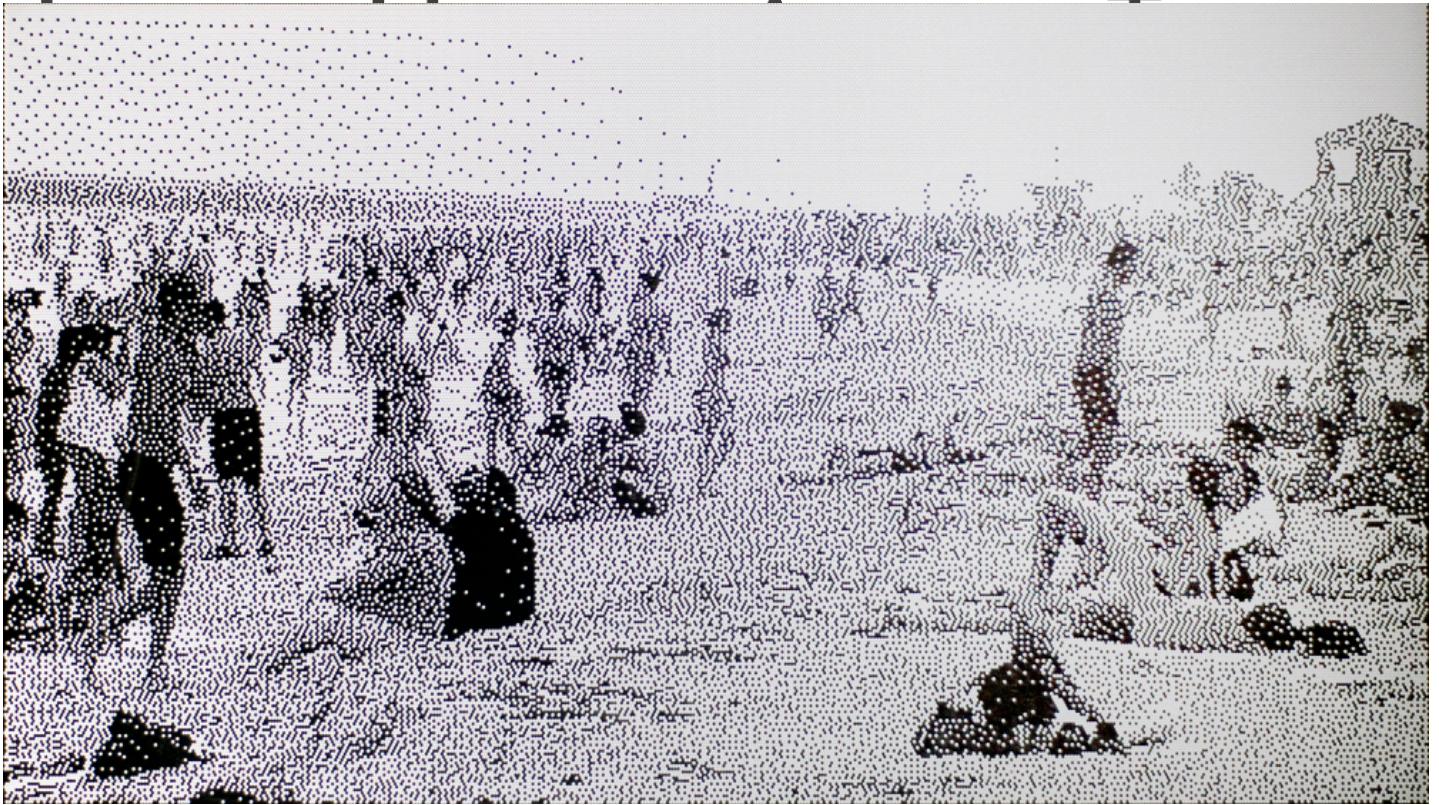

M

A

R

G

A

C

E

William Betts, *Miami Beach*, 2011
Acrylic paint on mirror acrylic, 30 x 60 inches (76 x 152 cm)