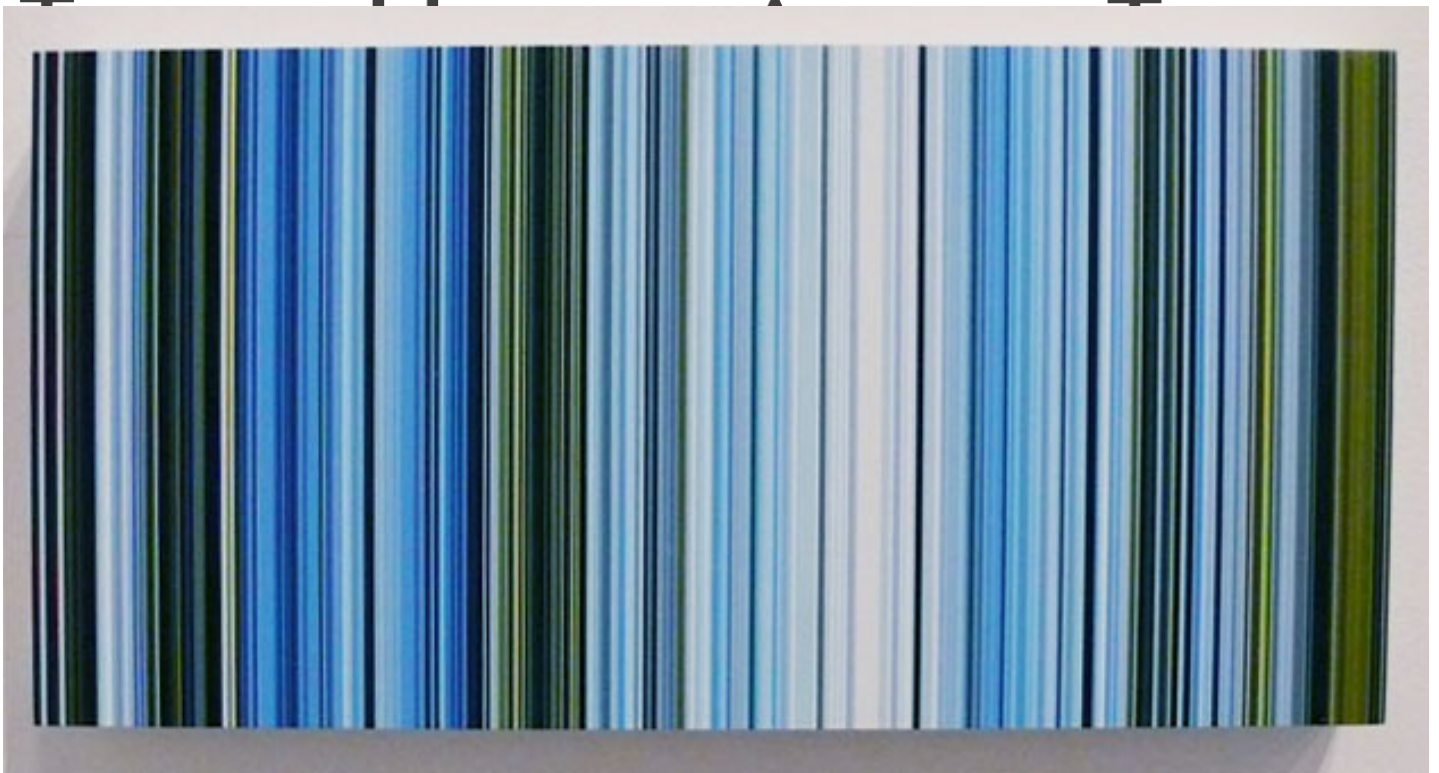

M

A

R

G

A

C

E

William Betts, *Embankment*, 2005

Acrylic on composite, Acrylic paint on mirror acrylic, 6 x 12 inches (15 x 30.5 cm)