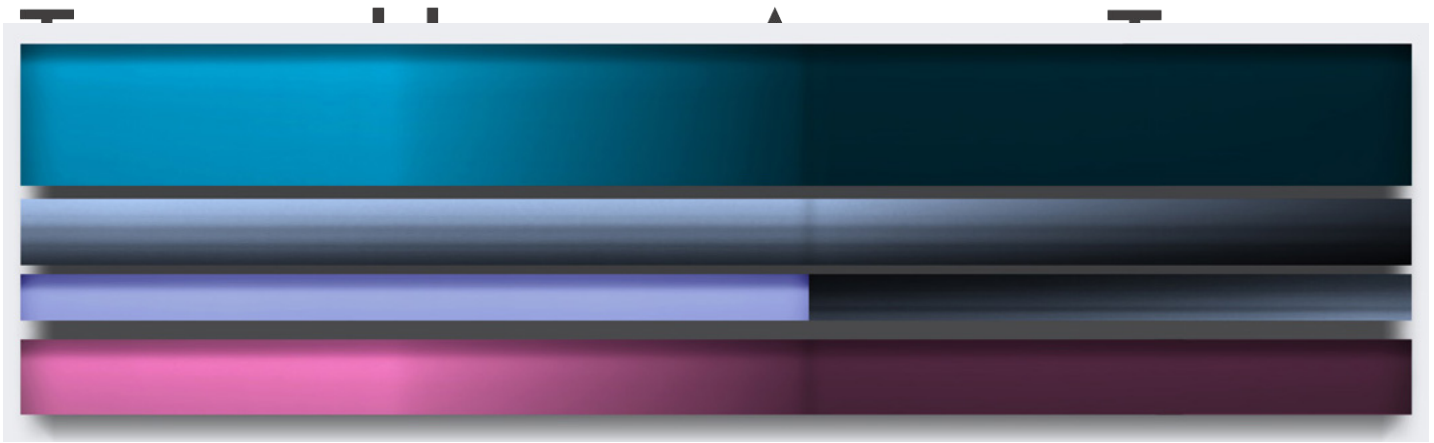

M

A

R

G

A

C

E

Freddy Chandra, *Eclipse*, 2011  
Acrylic and resin on cast acrylic, 16 x 60 inches (41 x 152 cm)