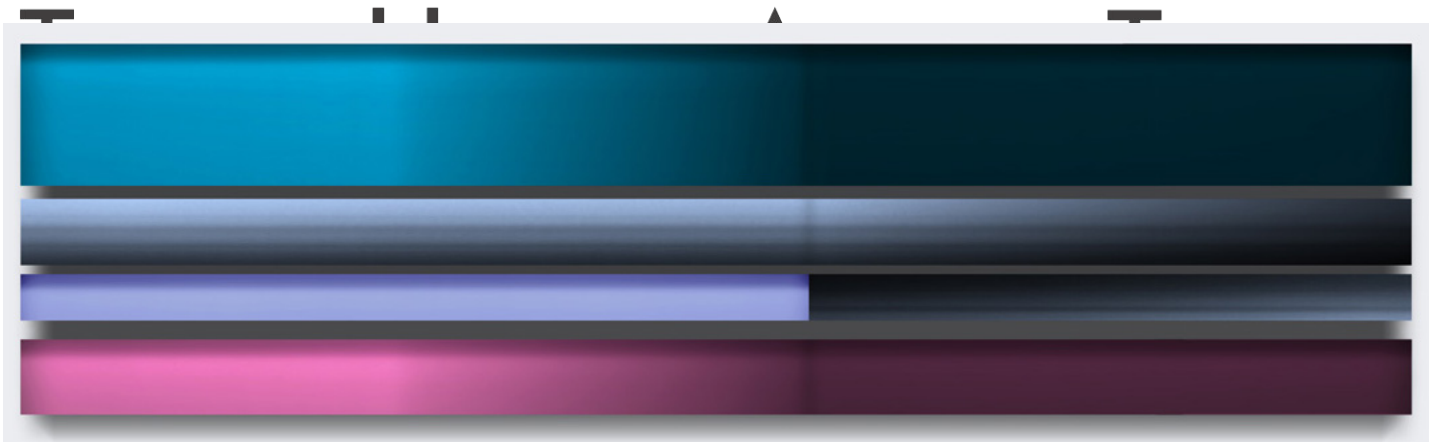

M

A

R

G

A

C

E

Freddy Chandra, *Eclipse*, 2011
Acrylic and resin on cast acrylic, 16 x 60 inches (41 x 152 cm)