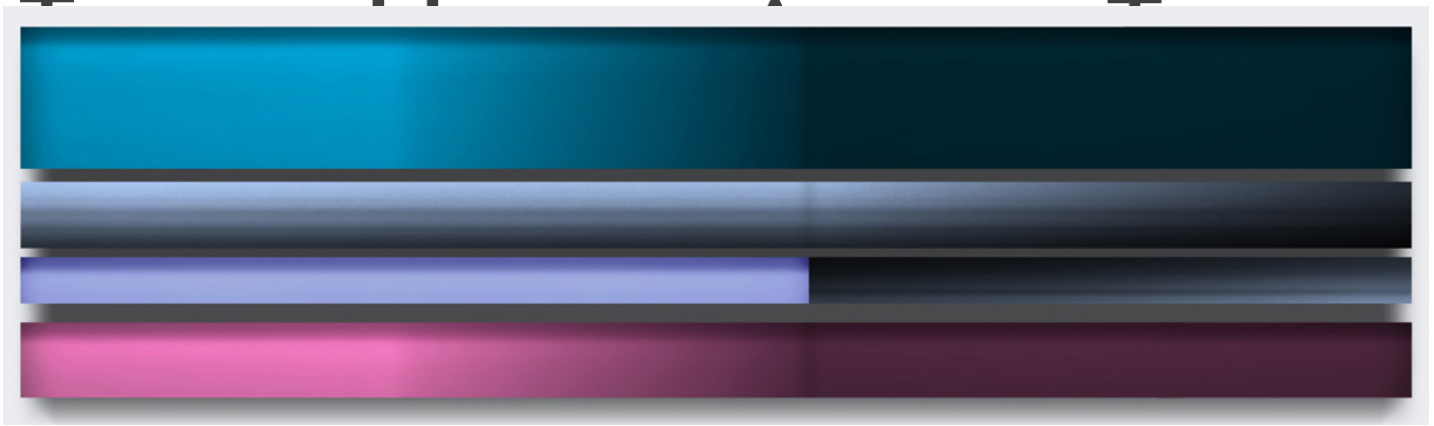

M

A

R

G

A

C

E

Freddy Chandra, *Eclipse*, 2011  
Acrylic and resin on cast acrylic, 16 x 60 inches (41 x 152 cm)