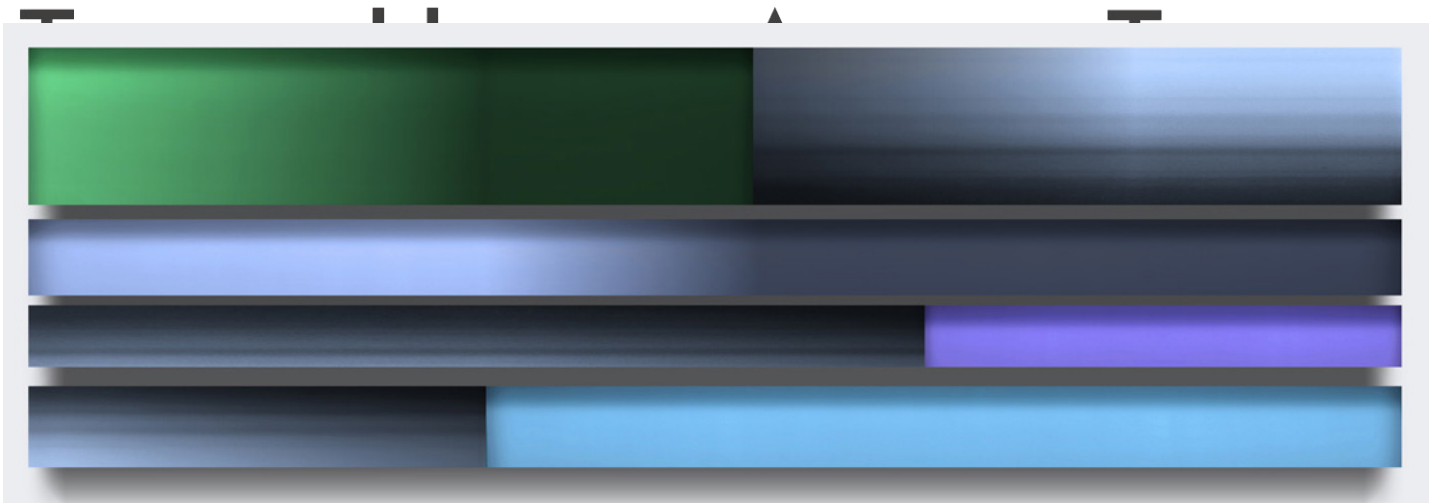

M

A

R

G

A

C

E

Freddy Chandra, *Sway*, 2011
Acrylic and resin on cast acrylic, 11 x 36 inches (28 x 91 cm)