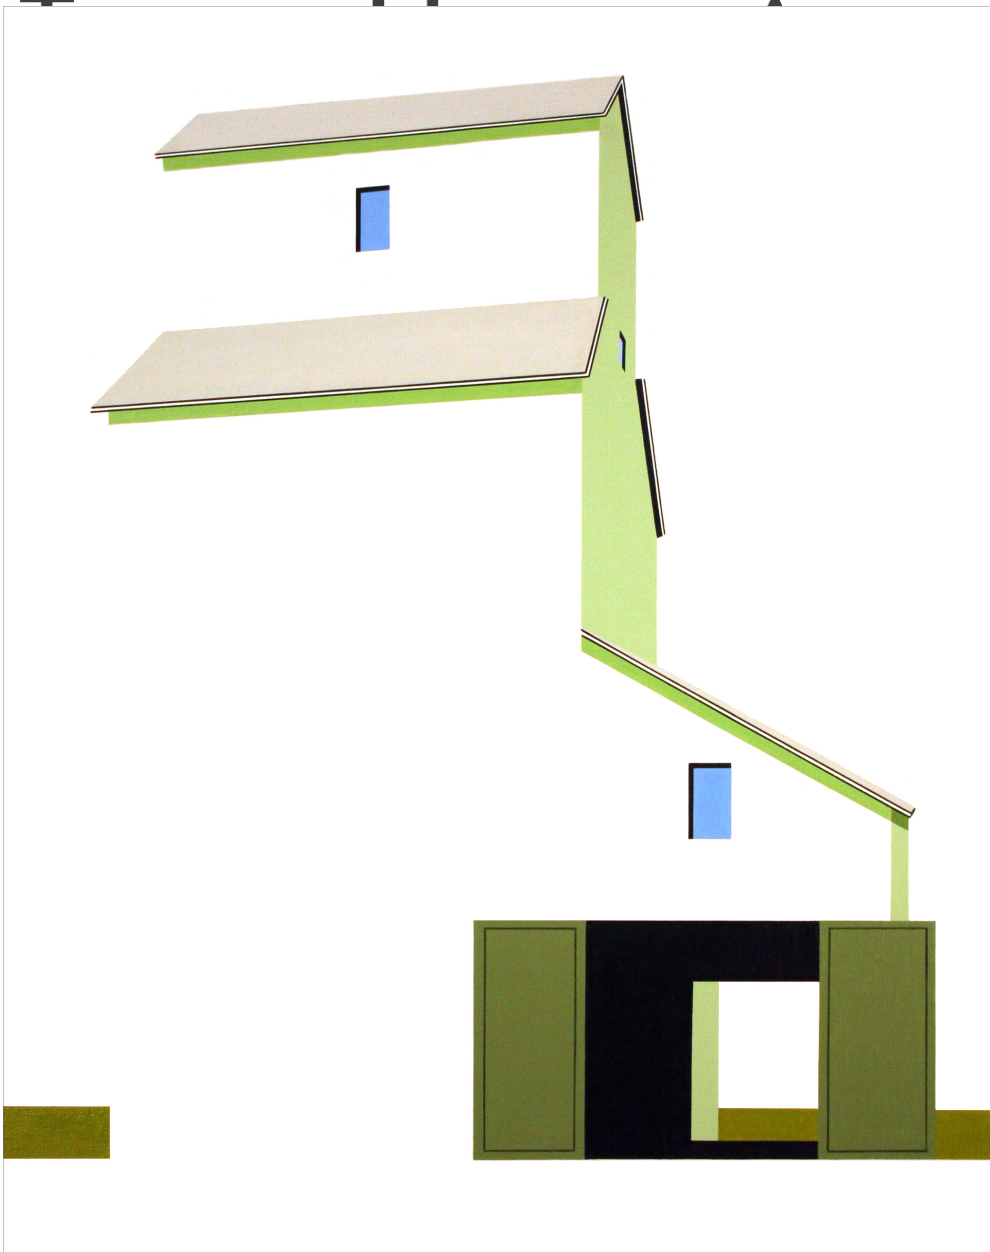

M

A

R

G

A

T

C

J

E

William Steiger, *Wheat Pool #6*, 2006
33 x 24 inches (76 x 61 cm)