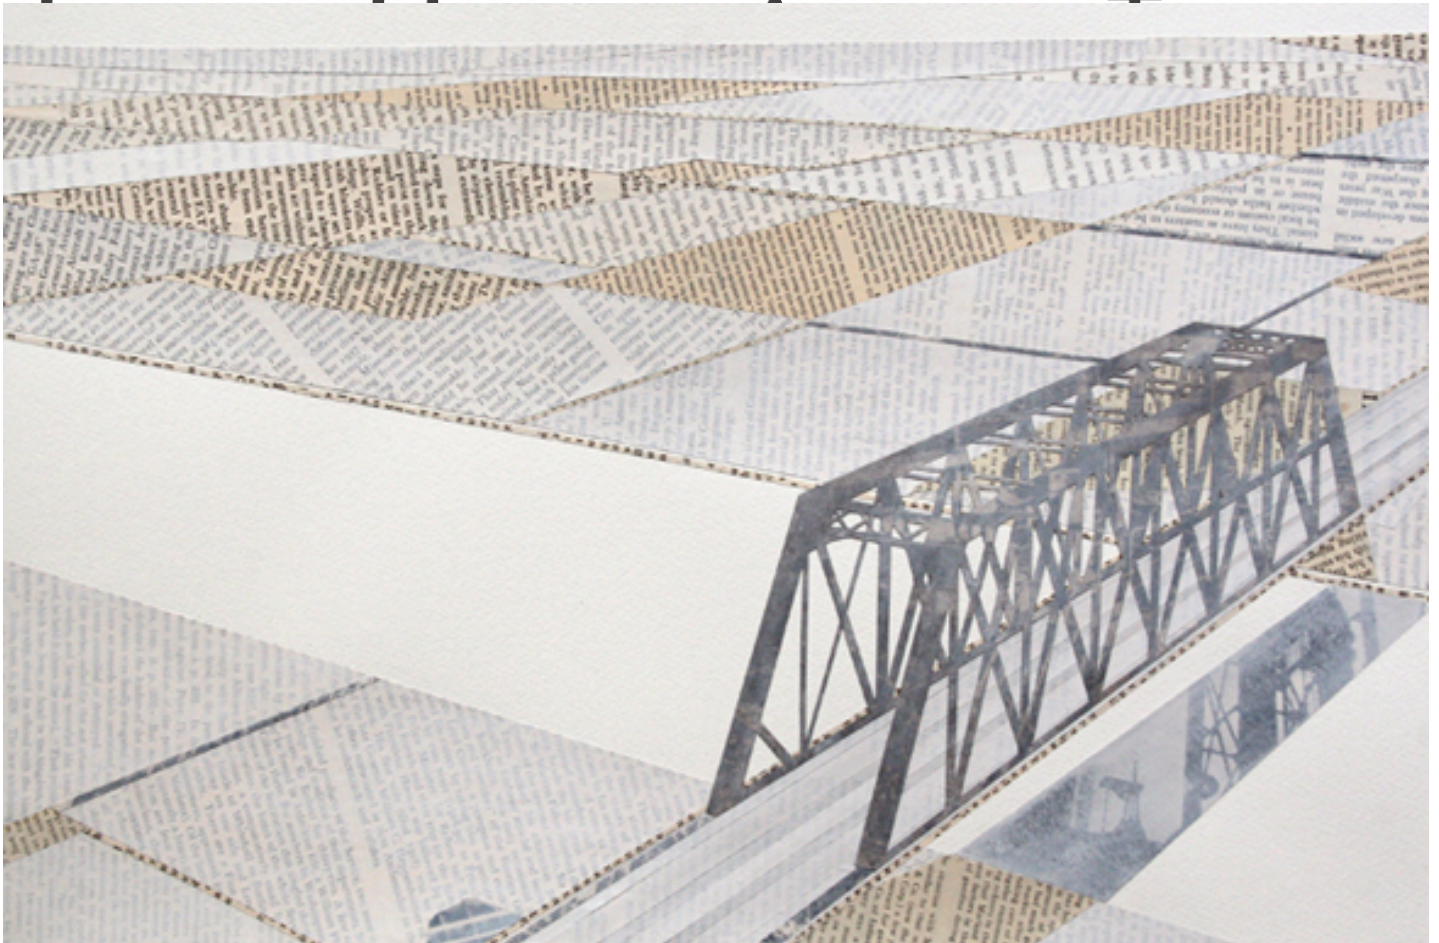

M

A

R

G

A

C

E

William Steiger, *Trestle Crossing*, 2011

12 x 17.75 inches (30.5 x 45 cm)

Sold