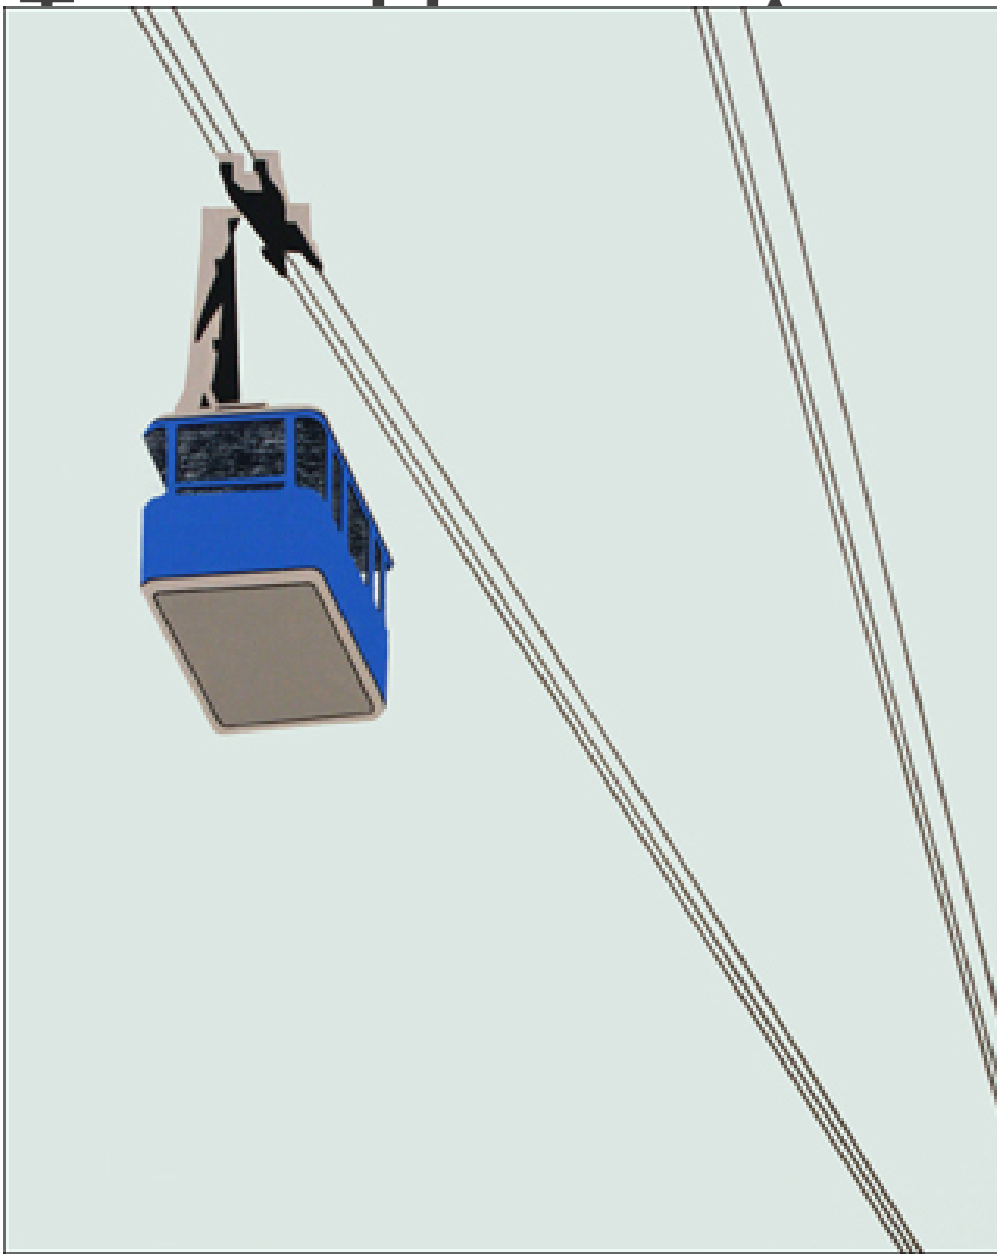

M

A

R

G

A

T

C

J

E

William Steiger, *Cable Car-Blue*, 2008
20 x 16 inches (51 x 40.5 cm)