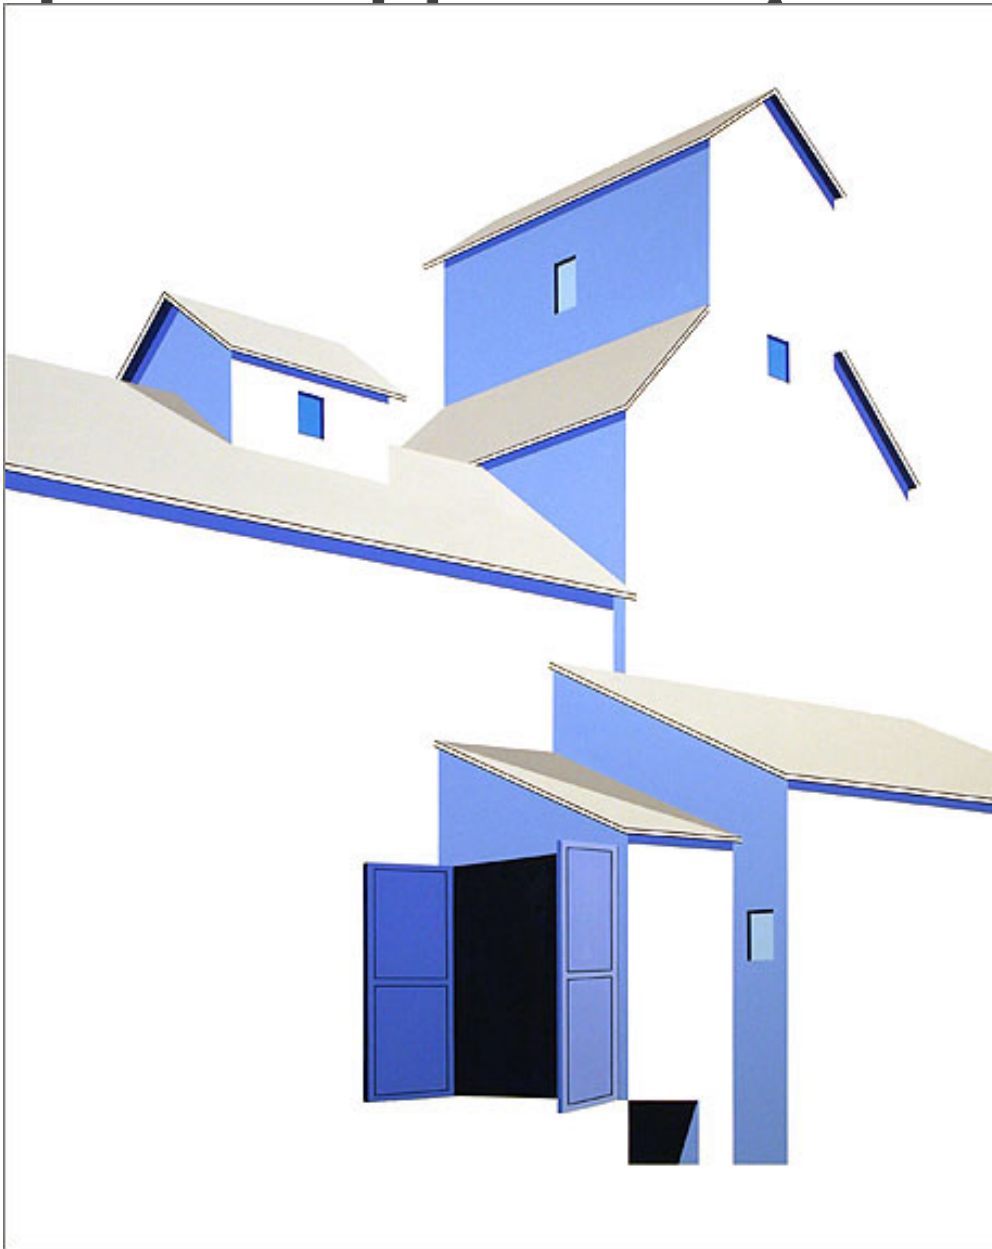

M

A

R

G

A

T

C

J

E

William Steiger, *Blue Elevator*, 2006
61 x 48 inches (153 x 122 cm)