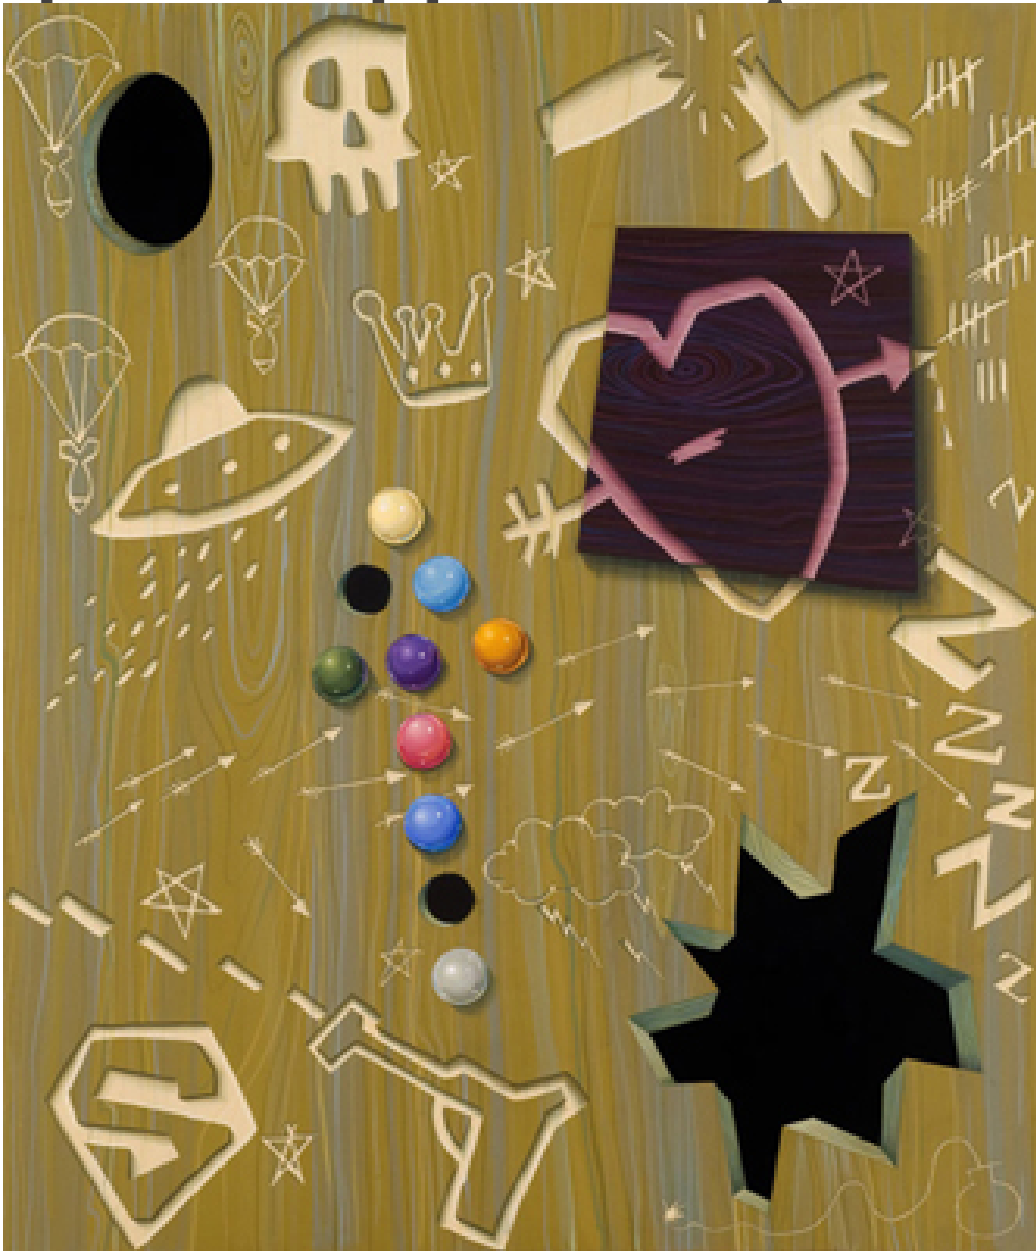

M

A

R

G

A

T

C

J

E

Steve DeFrank, *Broken Wrist*, 2008
Casein on panel, 36 x 30 x 2 inches (91.5 x 76 x 4 cm)