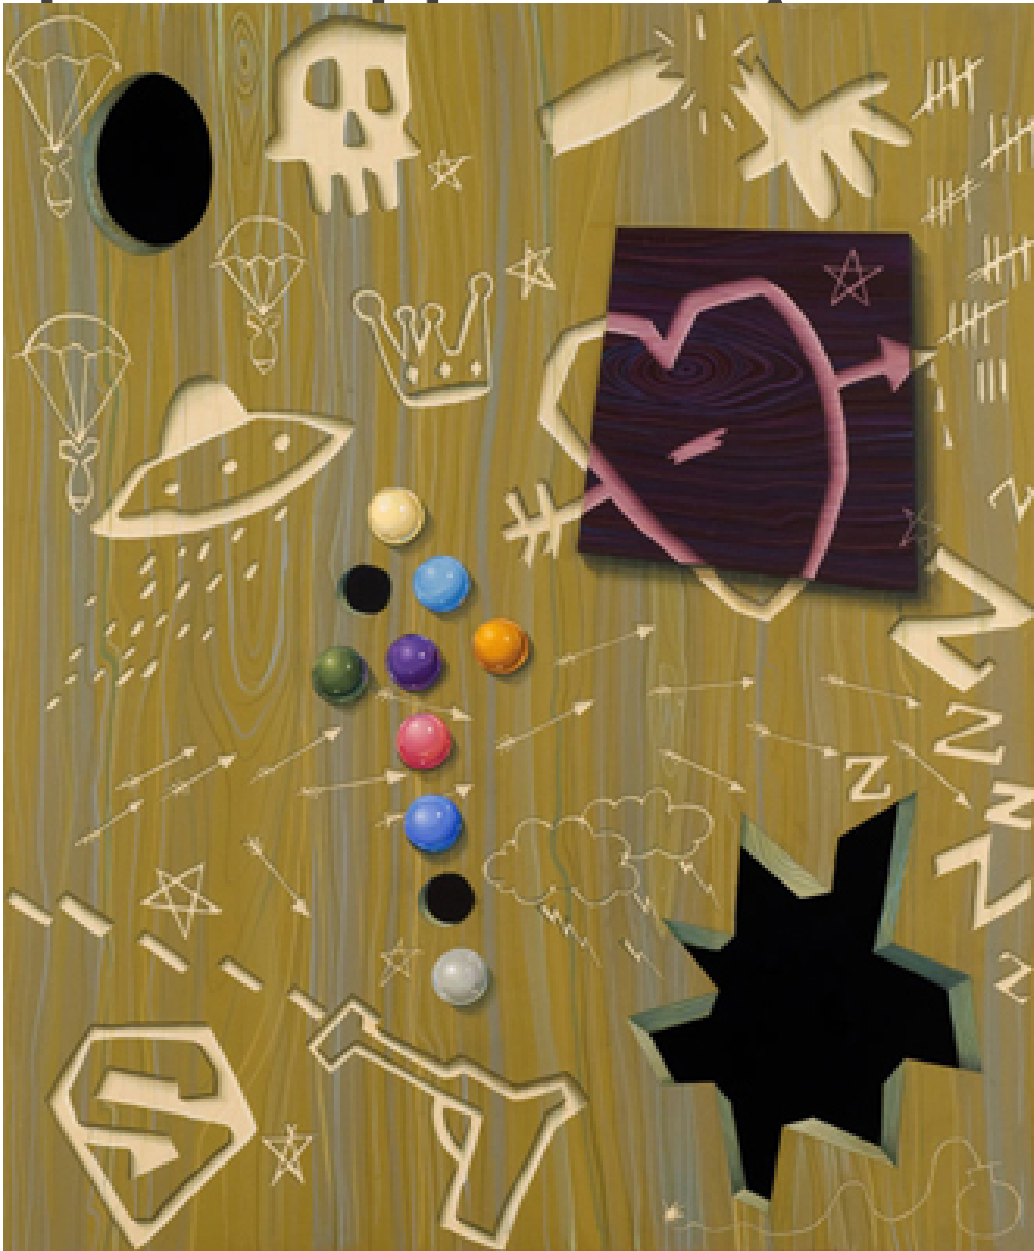

M

A

R

G

A

T

C

J

E

Steve DeFrank, *Broken Wrist*, 2008
Casein on panel, 36 x 30 x 2 inches (91.5 x 76 x 4 cm)