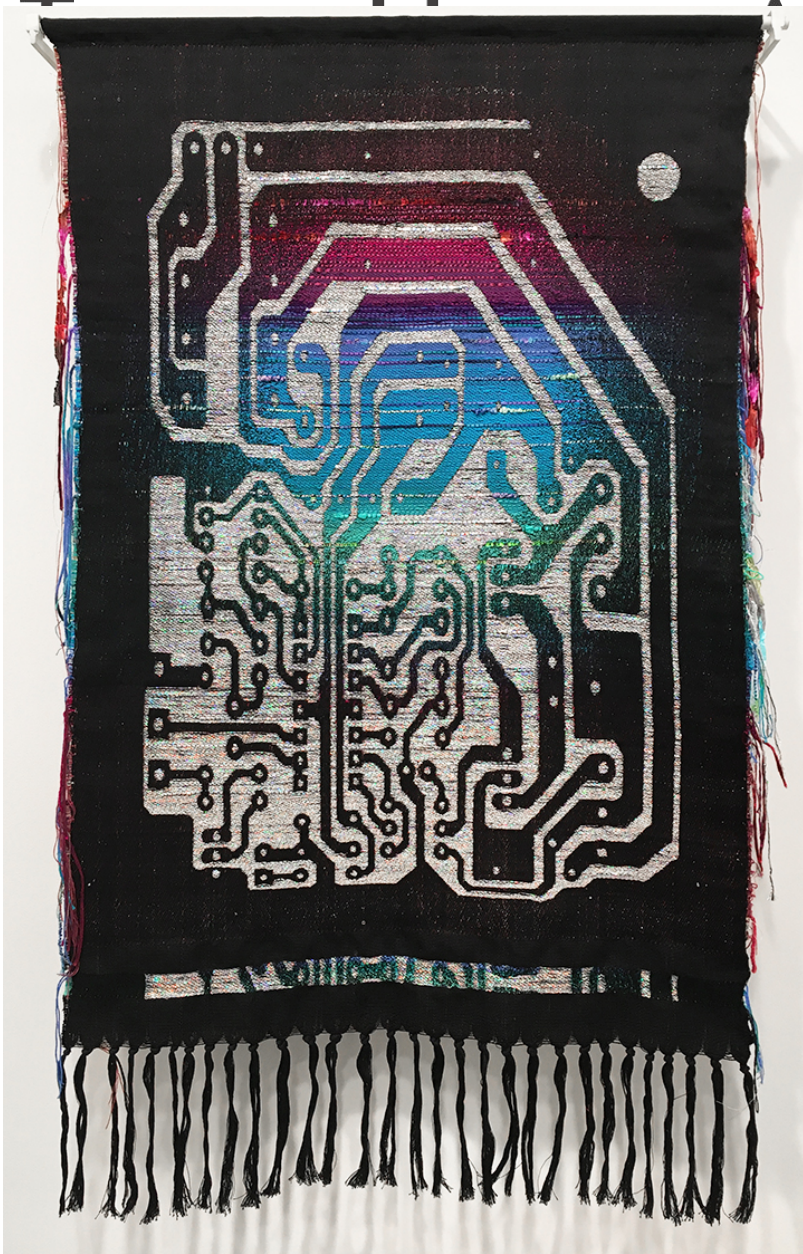

M

A

R

G

A

T

C

J

E

Robin Kang, *Ascension (Side A and B)*, 2019
54 x 26 in (137 x 66 cm)