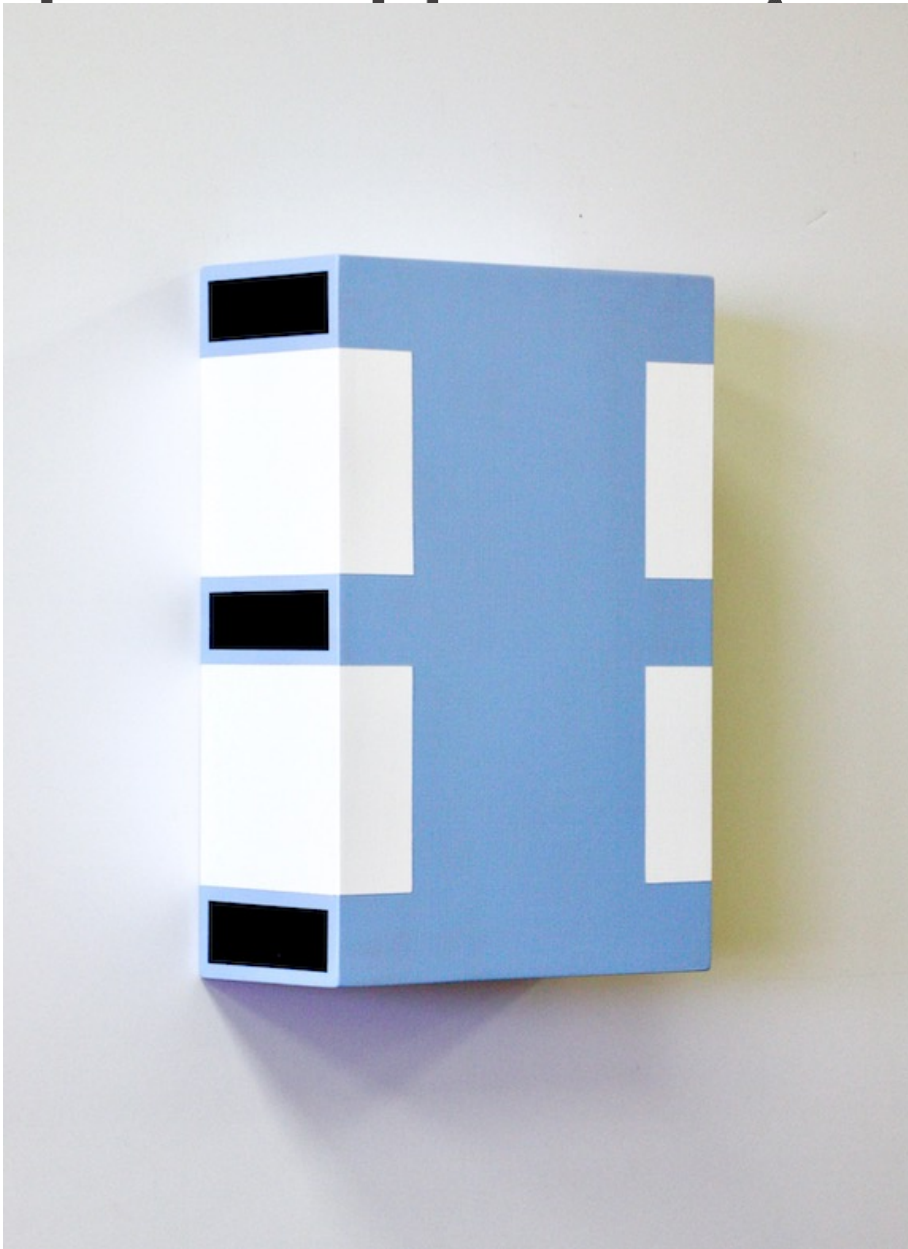

E

Richard Roth, *Bad Attitude*, 2019
Acrylic on wood panel, 12 x 8 x 4 in (30 x 20 x 10cm)