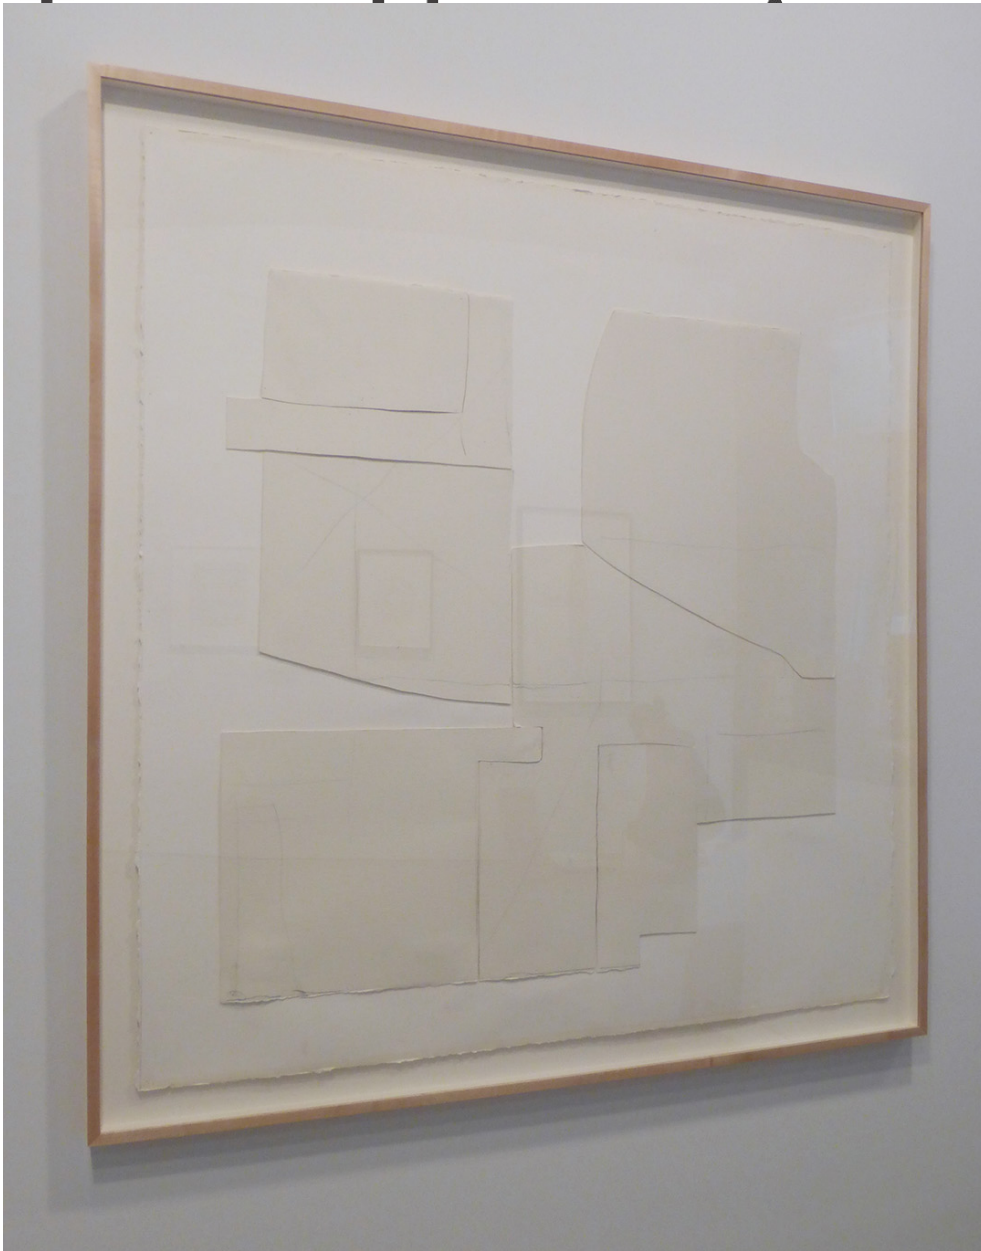

E

Nan Swid, *Shape/Forms*, 2011
Graphite on paper, Framed: 56 x 54.5 inches (142 x 138 cm)