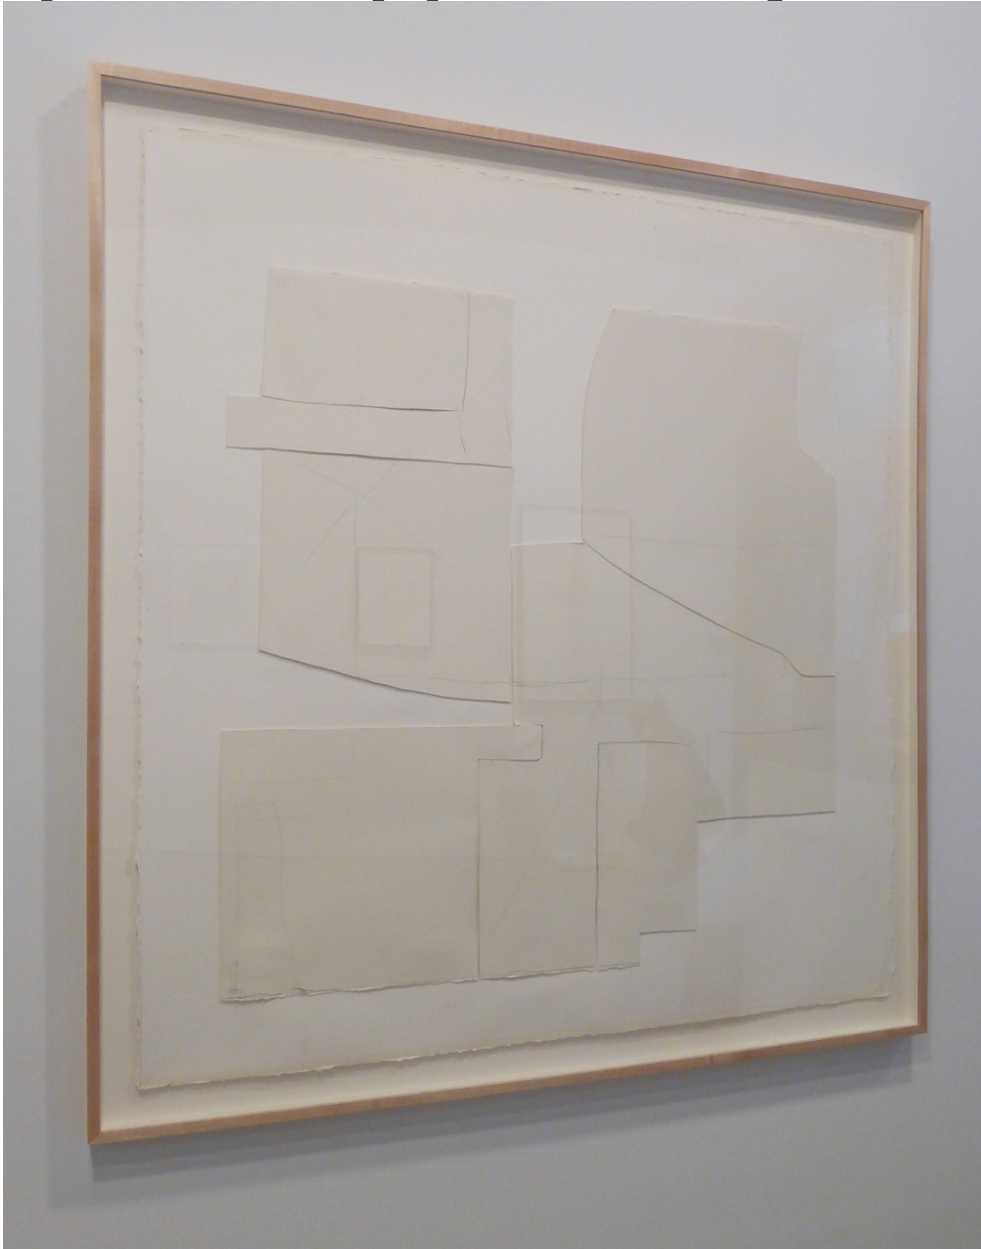

E

Nan Swid, *Shape/Forms*, 2011
Graphite on paper, Framed: 56 x 54.5 inches (142 x 138 cm)