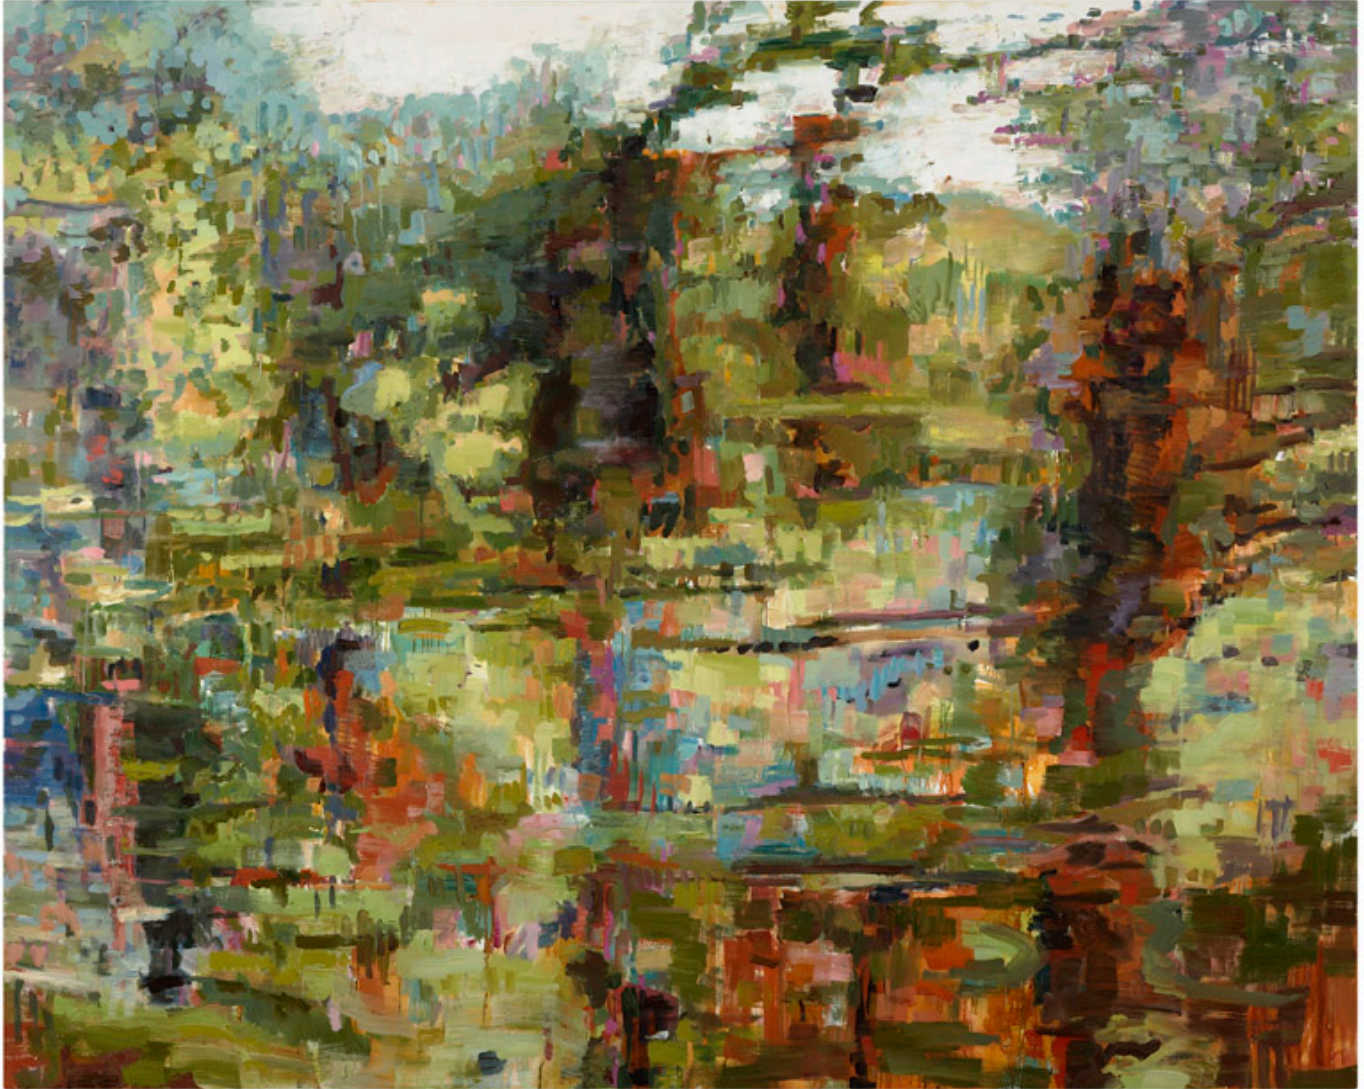

-

C

E

Monica Tap, *Road to Lily Dale II*, 2005  
Oil on canvas, 80 x 99 inches (203 x 251.5 cm)