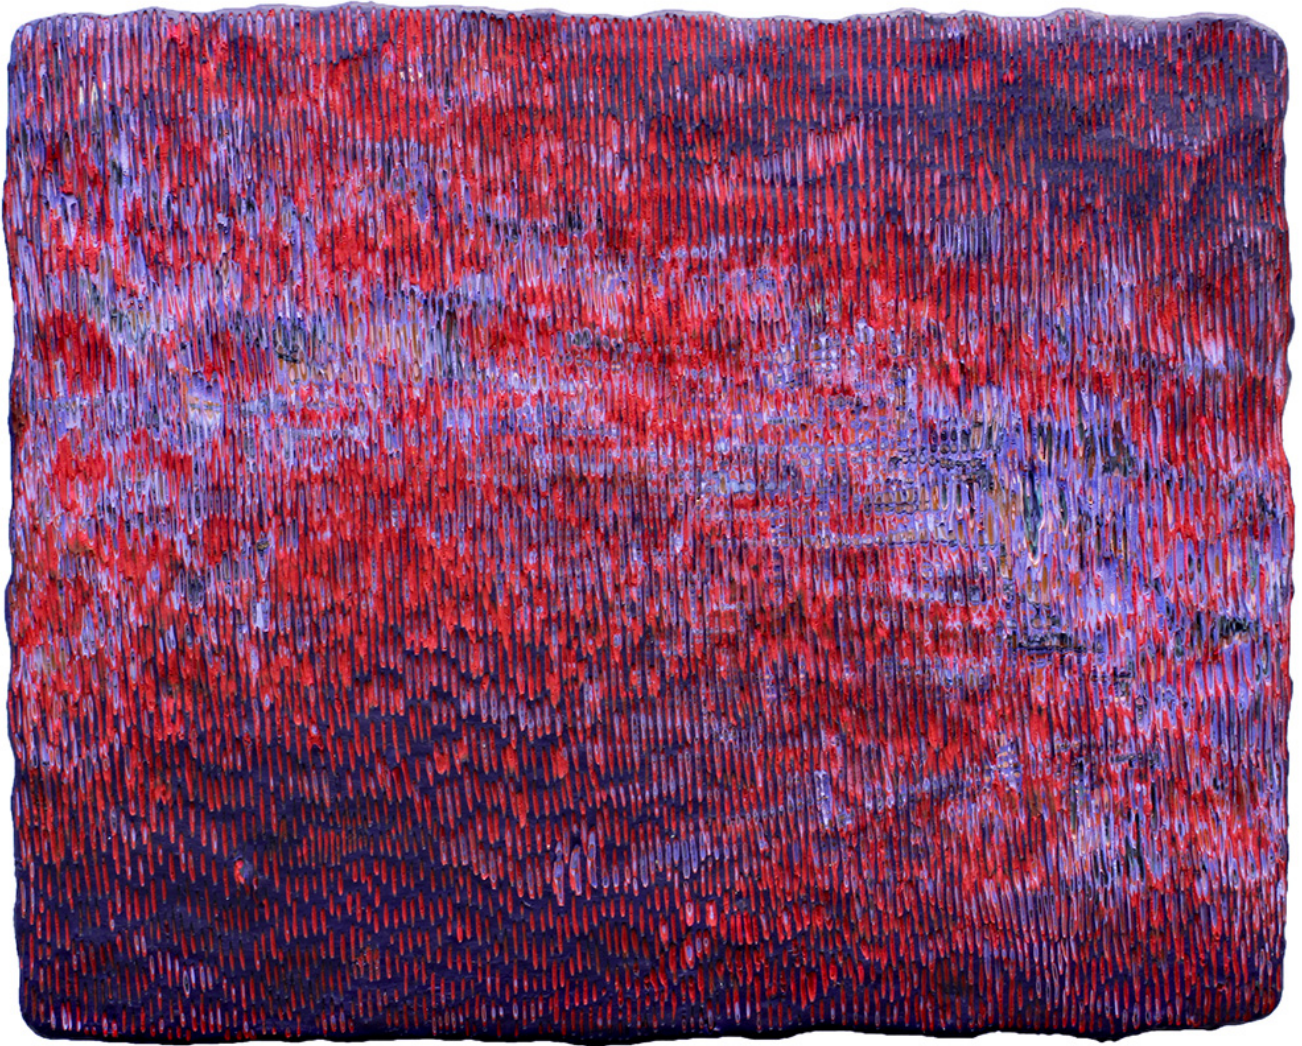

-

C

E

Karin Waskiewicz, *Daybreak*, 2019
Acrylic on wood panel, 8 x 10 inches (20.3 x 25.4 cm)