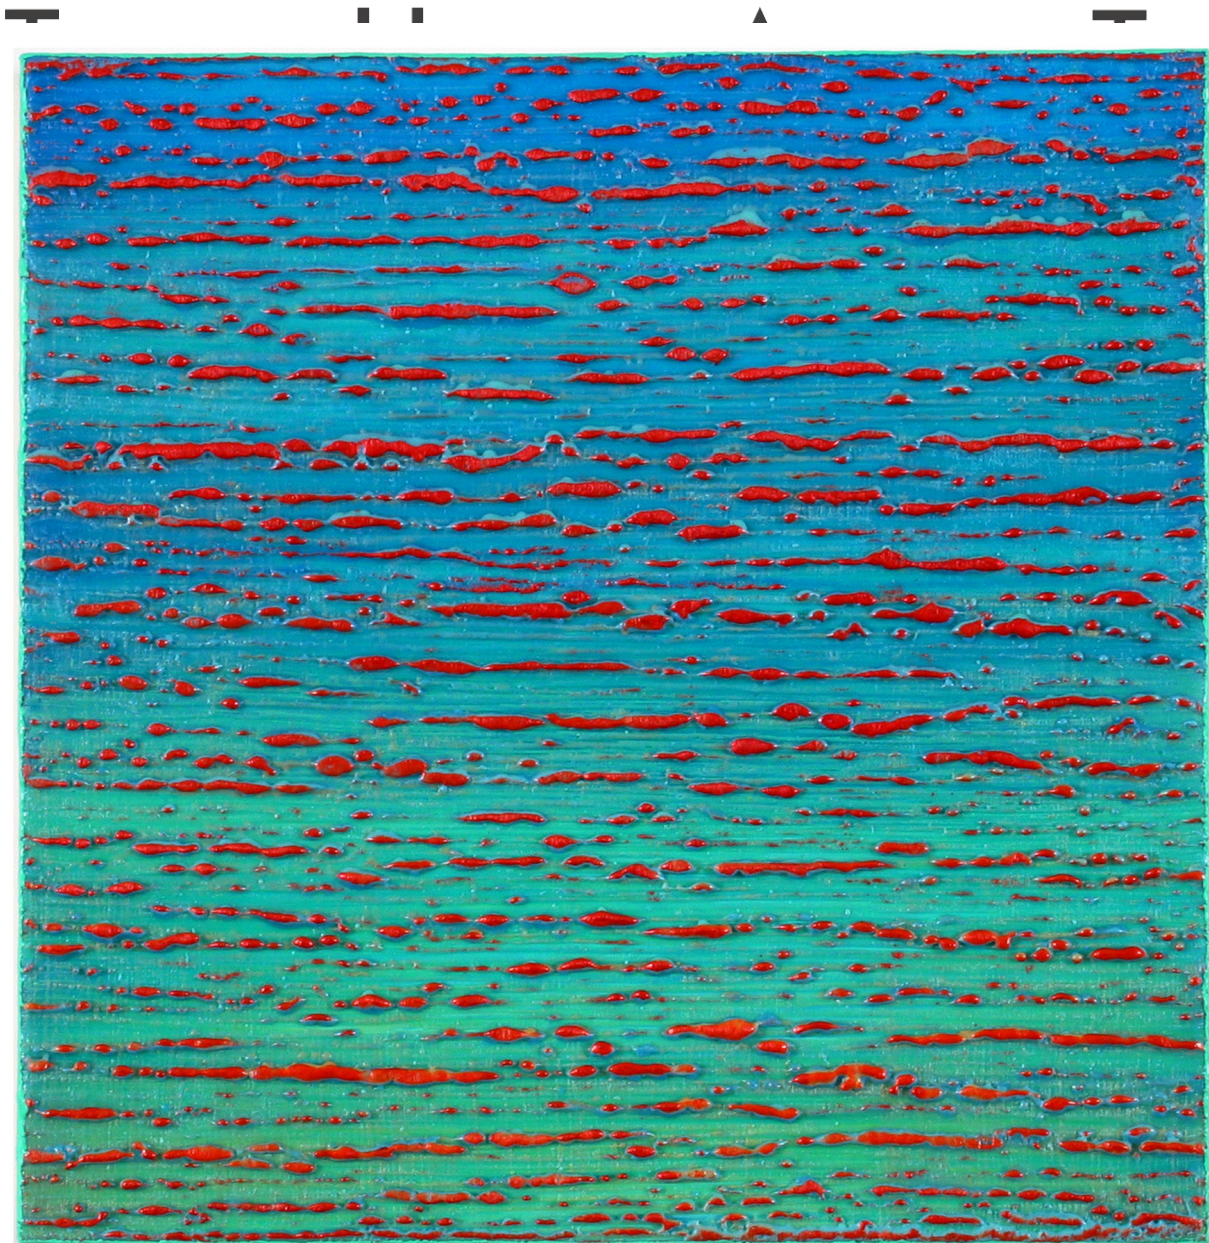

M

A

R

G

A

C

E

Joanne Mattera, *Silk Road 365*, 2017  
Encaustic on panel, 12 x 12 inches (30 x 30 cm)