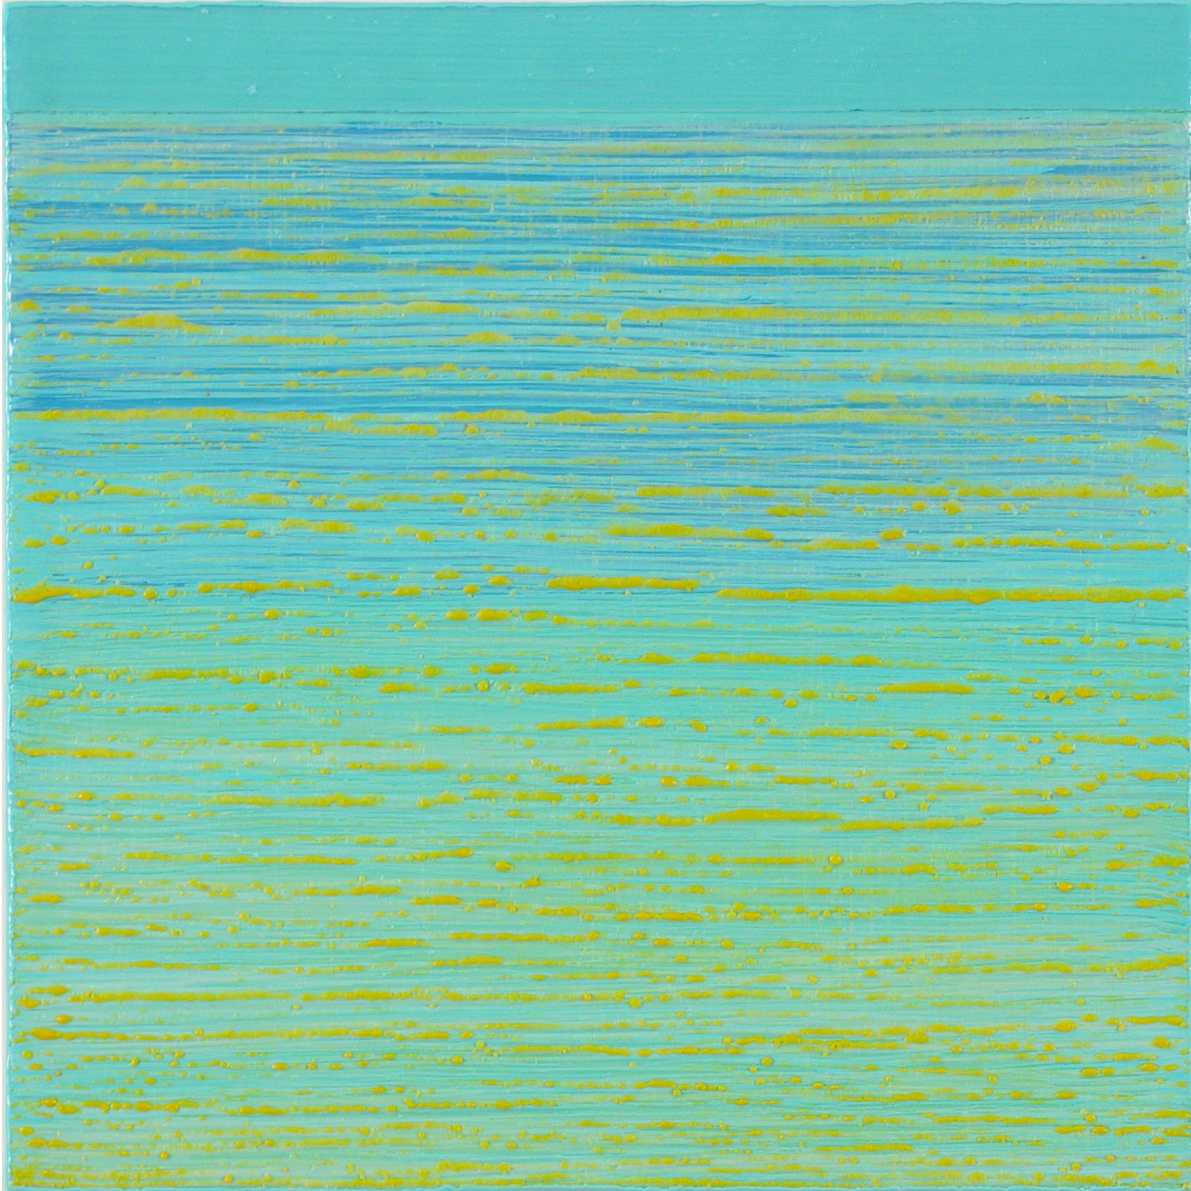

M

A

R

G

A

—

• •

▲

—

C

E

Joanne Mattera, *Silk Road 362*, 2017  
Encaustic on panel, 12 x 12 inches (30 x 30 cm)