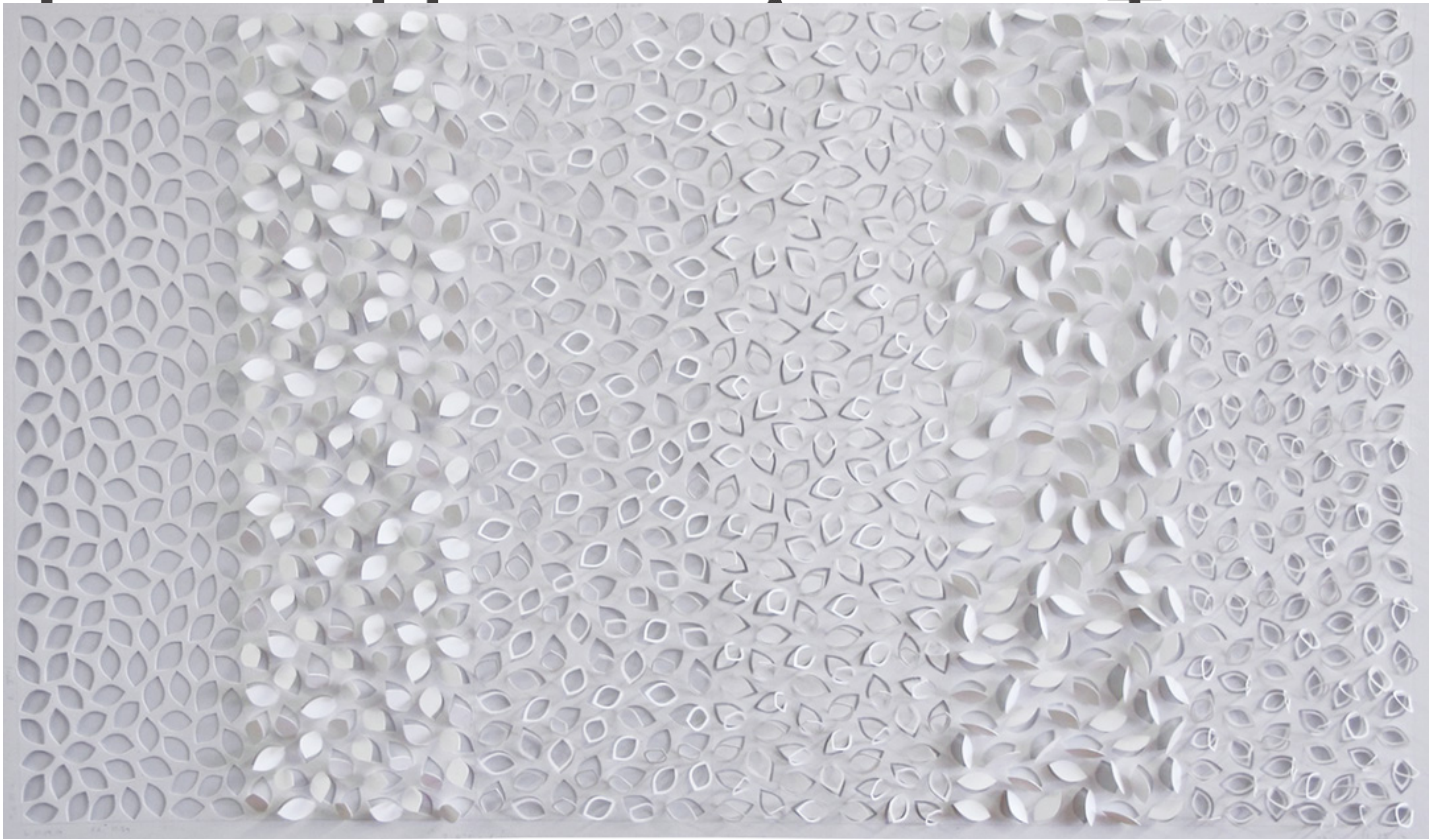

M

A

R

G

A

Jaq Belcher, *Who Are You*, 2014
Hand-cut paper, Framed: 35.5 x 23.25 inches (90 x 59 cm)