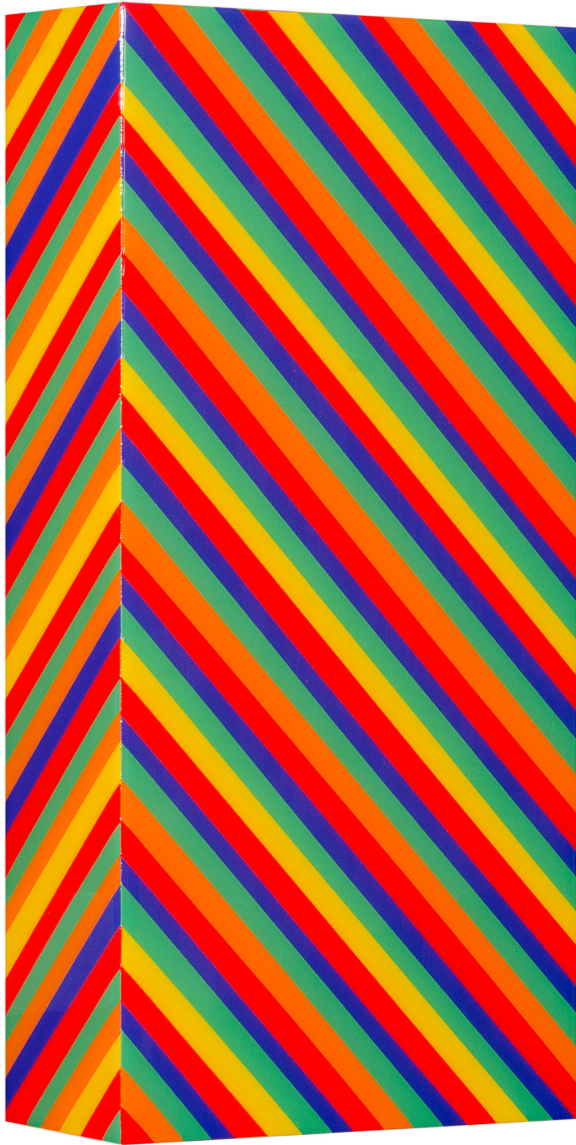

M

A

R

G

A

-

..

A

T

C

O

J

E

Heidi Spector, *Mr. Lover Man*, 2017  
Acrylic with resin on birch panel, 16 x 8 x 3 (41 x  
20 x 8 cm)