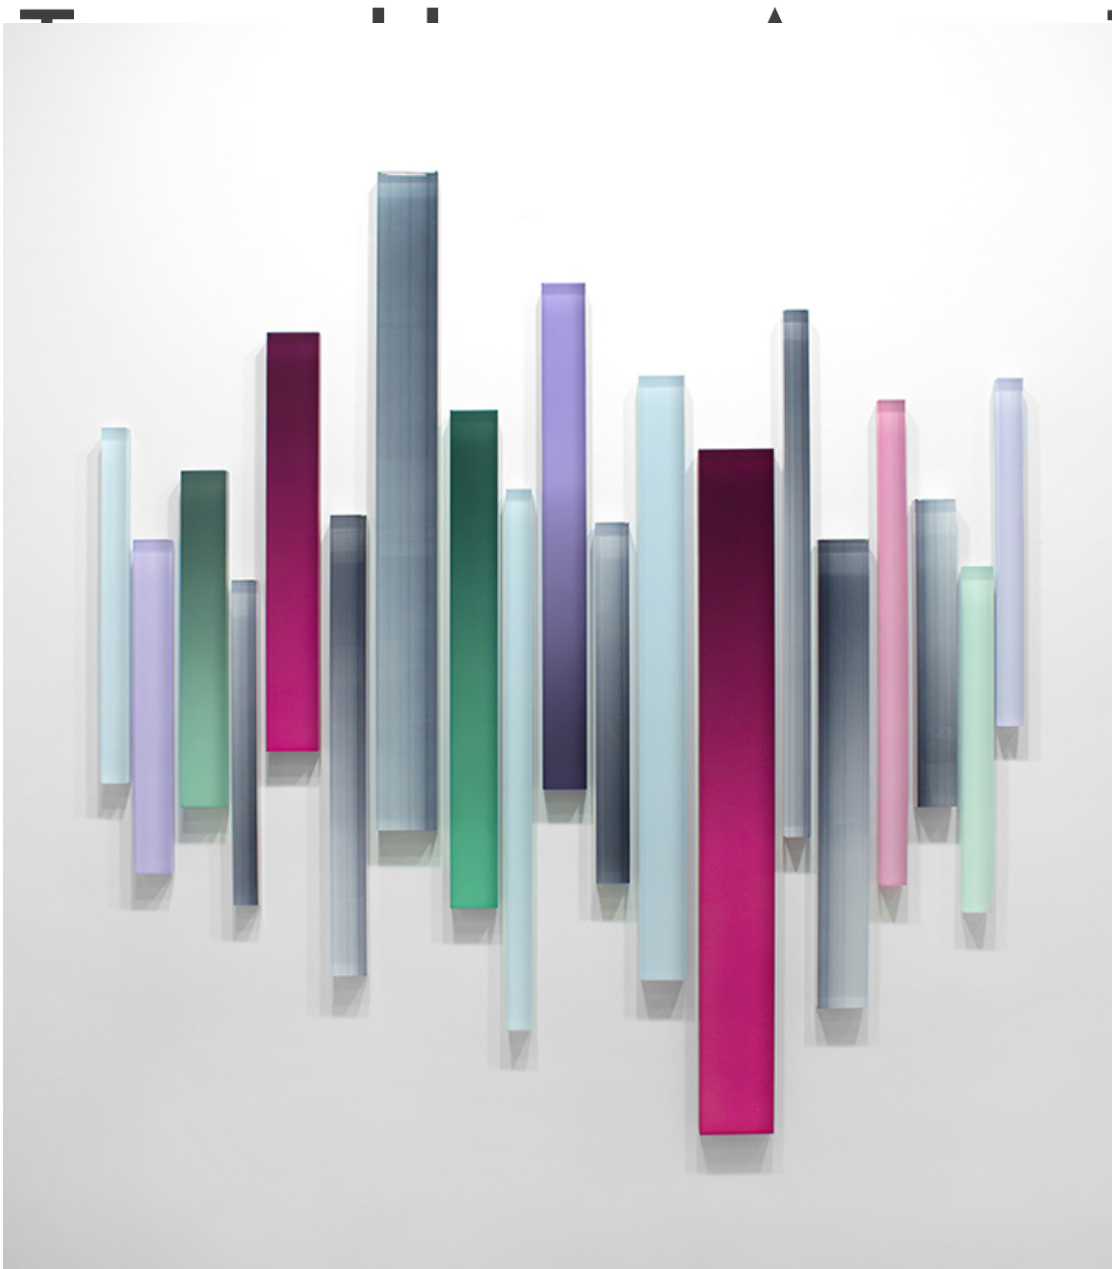

M

A

R

G

A

Freddy Chandra, *Fluttermark*, 2016
Acrylic and resin on cast acrylic, 72 x 68 inches (183 x 173 cm)