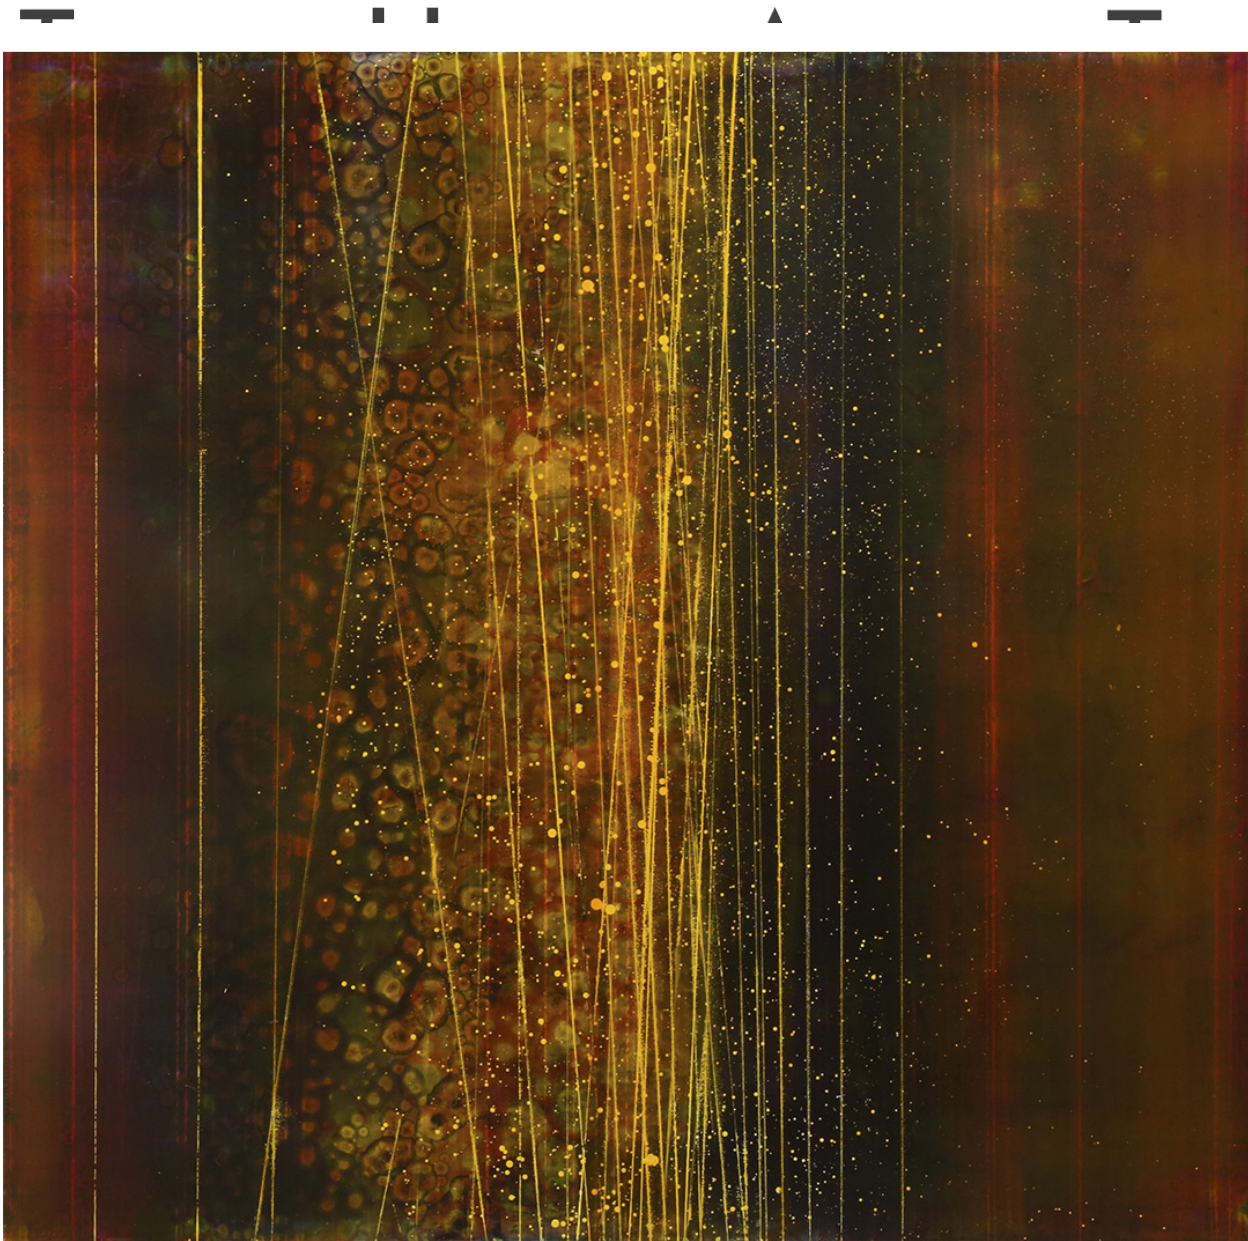

M

A

R

G

A

C

E

David Mann, *The Chord*, 2015  
Oil and alkyd on canvas, 39.25 x 41 inches (100 x 104 cm)