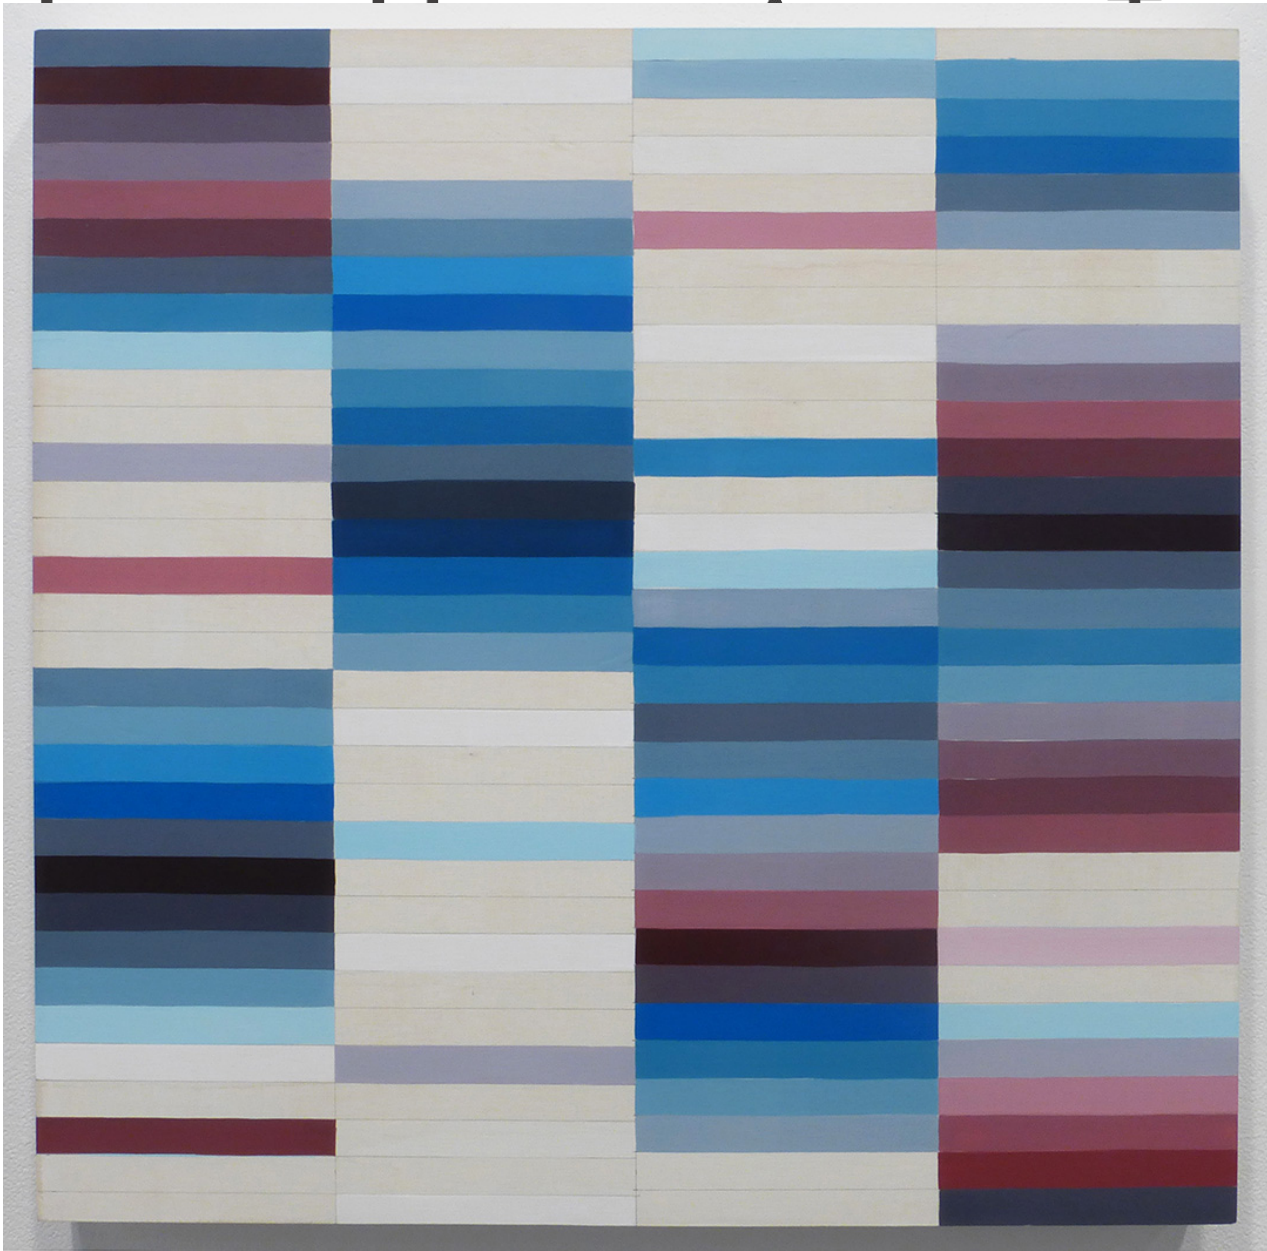

M

A

R

G

A

C

E

Cheonae Kim, *Luna's Day*, 2021
Flashe on wood, 16 x 16 inches (15.24 x 15.24 cm)