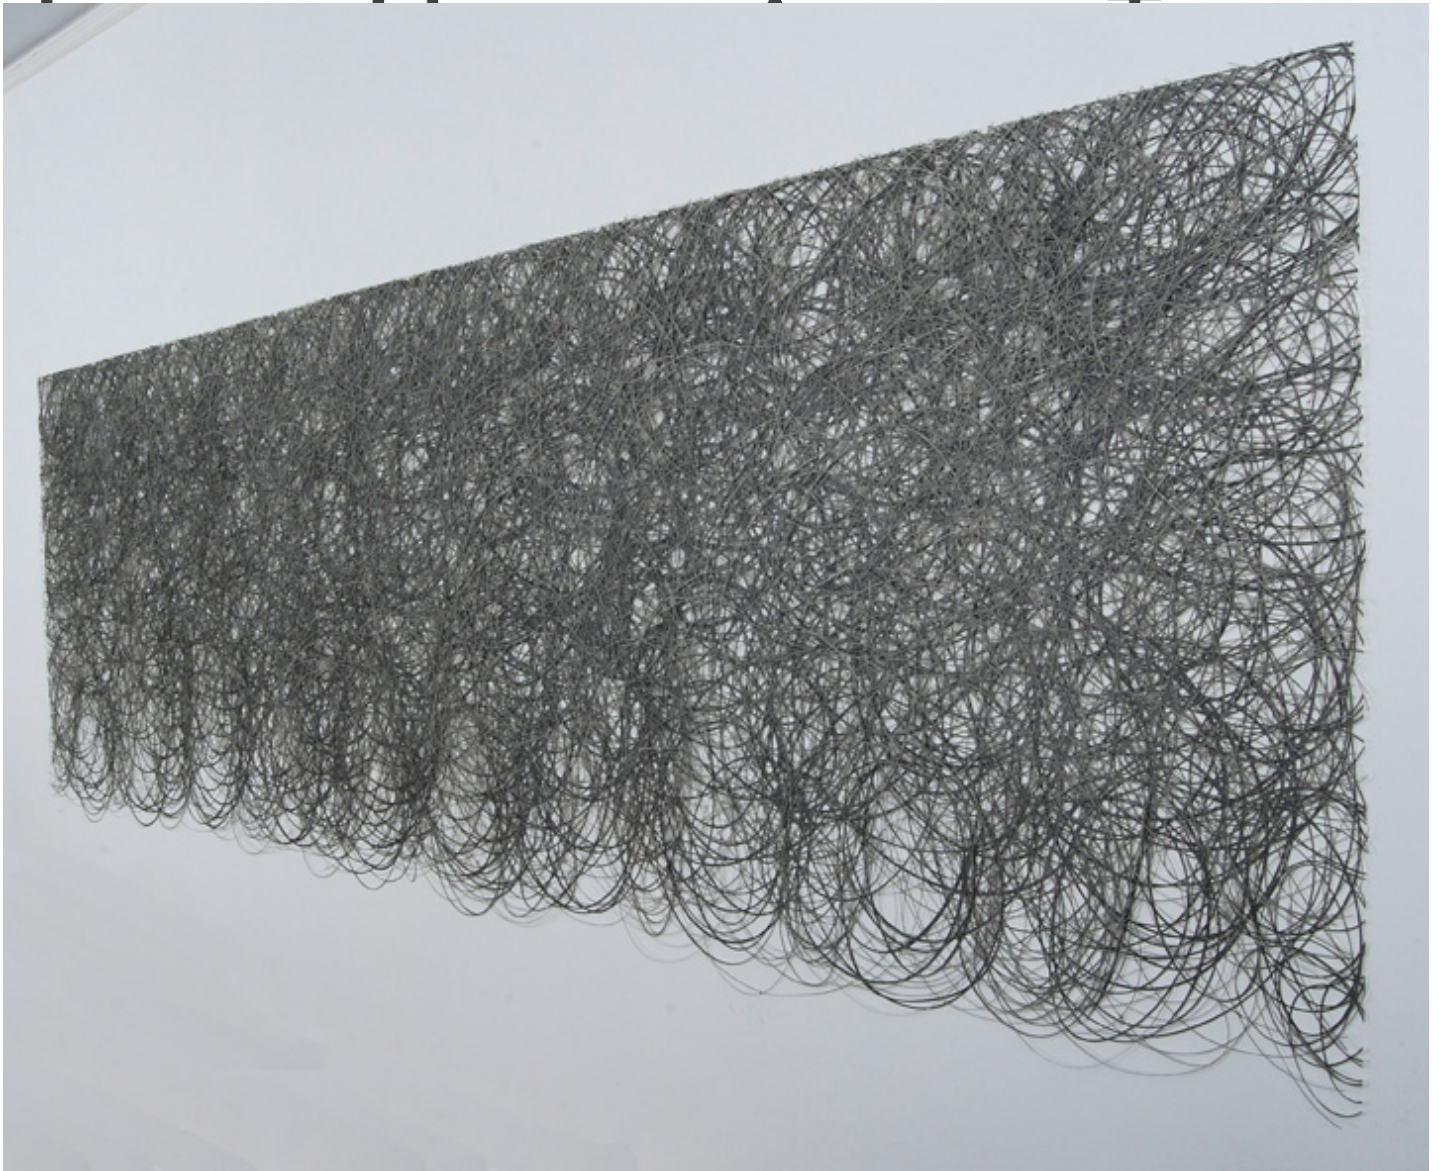

M

A

R

G

A

C

E

Adam Fowler, *Untitled (41 Layers)*, 2011  
Graphite on paper, hand cut, 36 x 120 inches (91 x 305 cm)