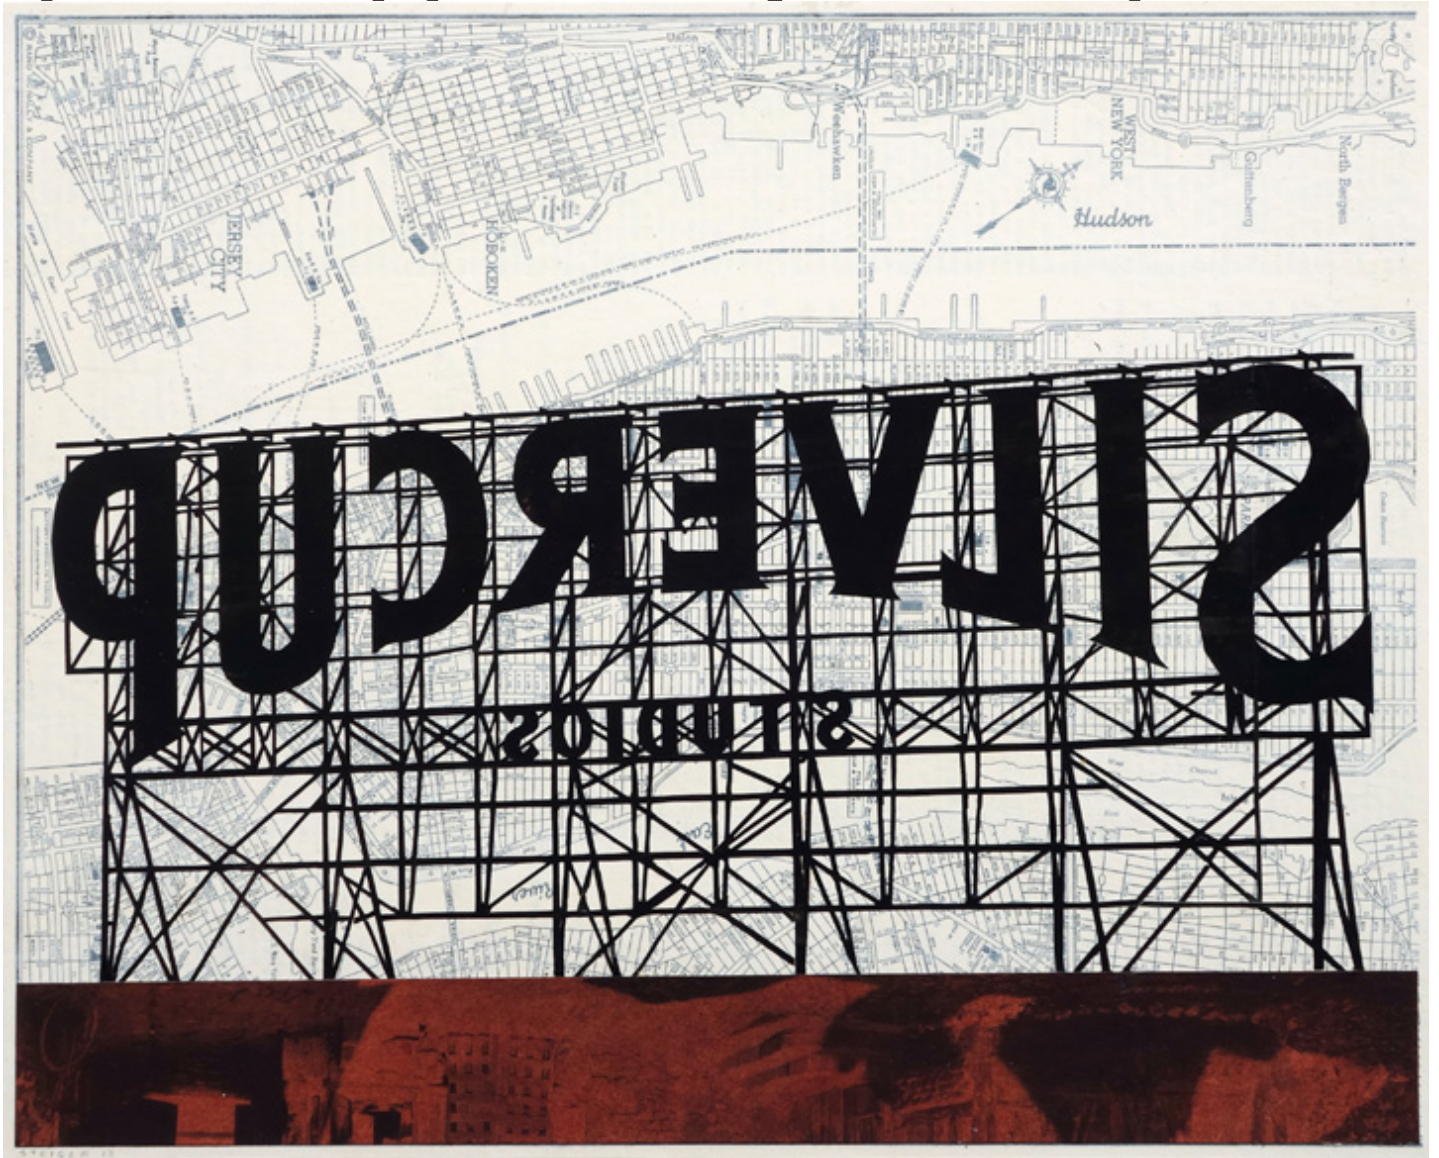

M

A

R

G

A

C  
E

William Steiger, *Silvercup Studios*, 2013  
11.5 x 14 inches (29 x 35.5 cm)