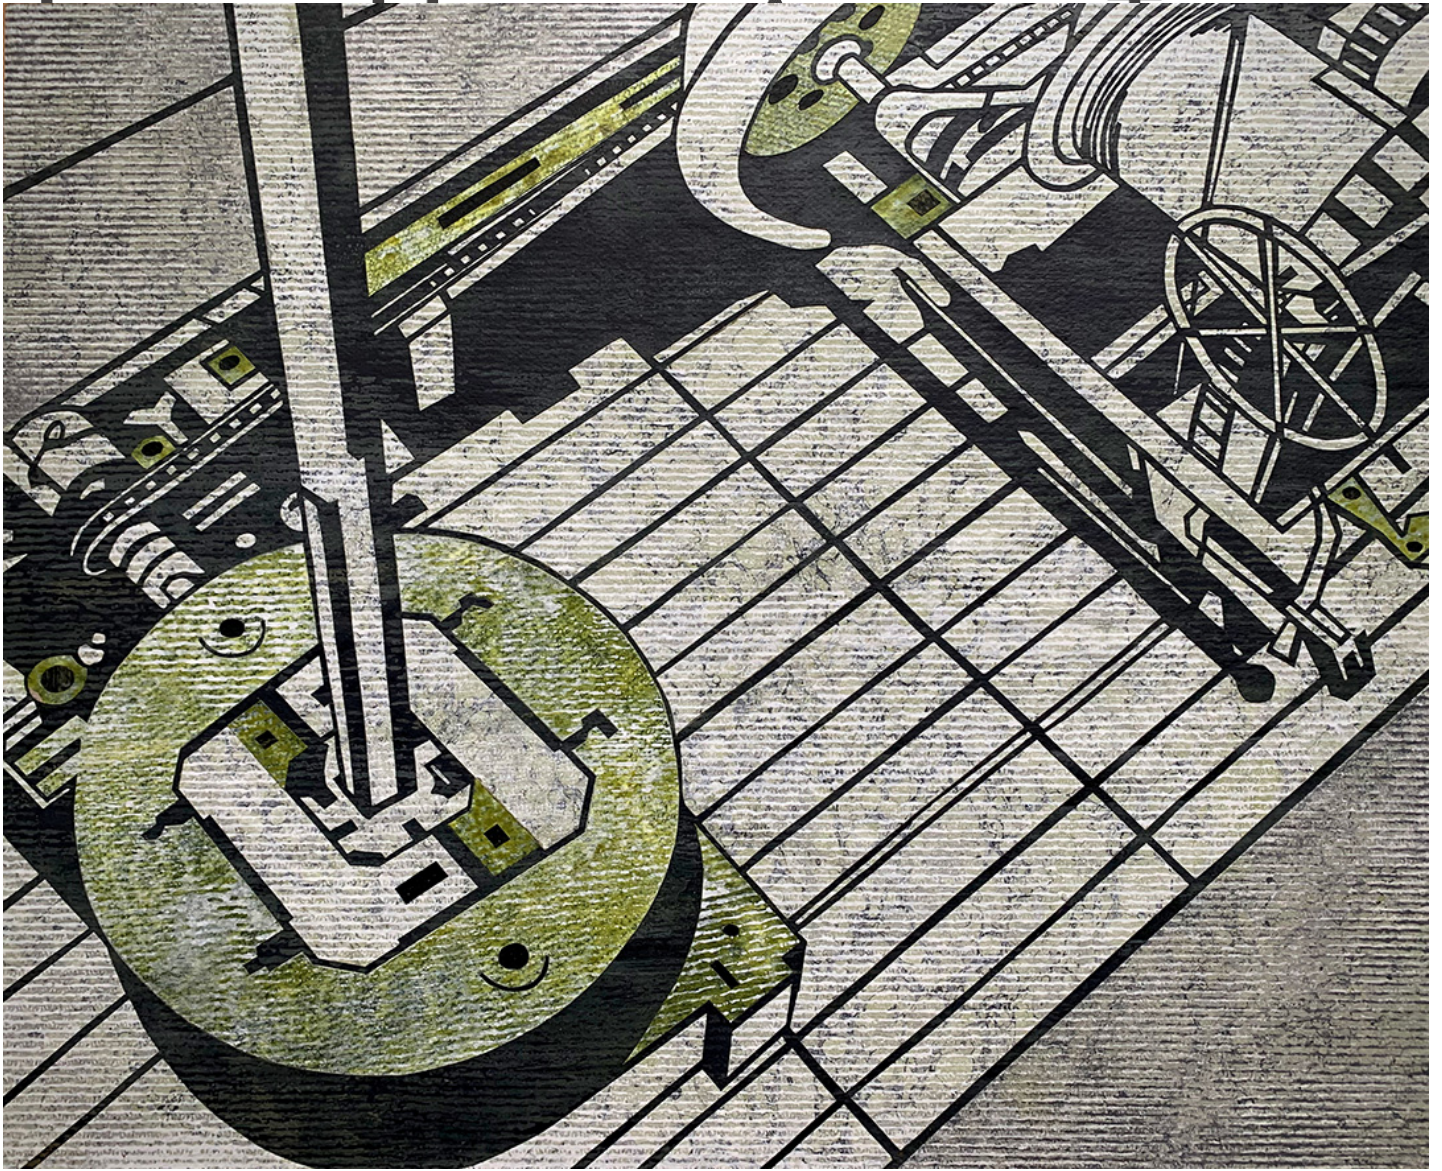

M

A

R

G

A

C  
E

William Steiger, *Green Machine*, 2021

Collage of hand marbled paper, cut paper, and gouache on board, 16 x 20 inches (41 x 51 cm)