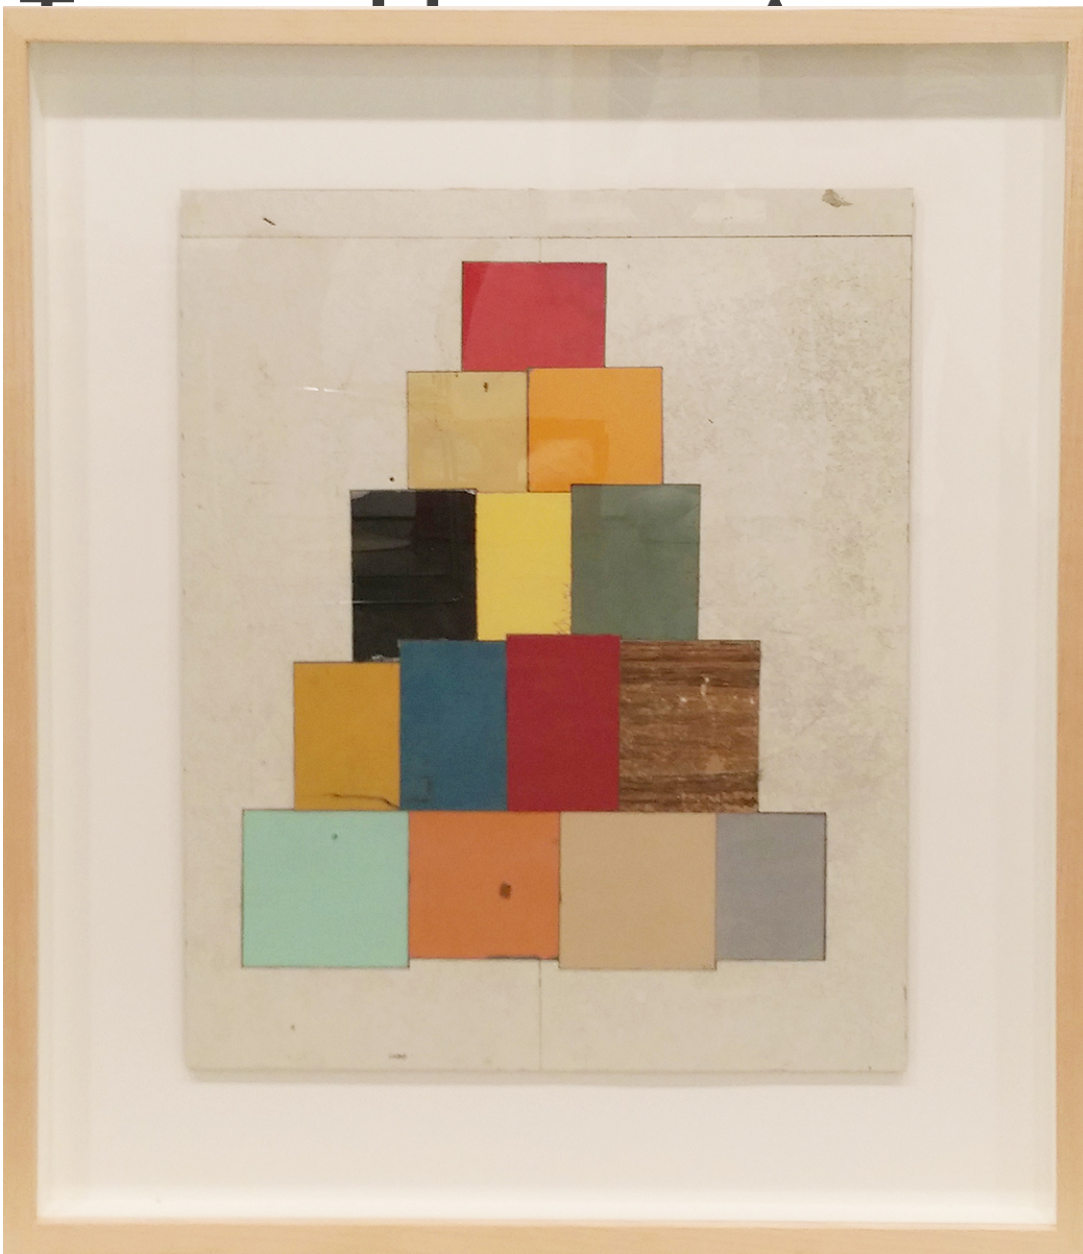

M

A

R

G

A

T

C

J

E

Ted Larsen, *Stand Down*, 2017
Salvaged Steel on Reclaimed Cardboard, 19 x 15 inches (48 x 38 cm)
Framed: 27.25 x 22.75 inches (69 x 58 cm)