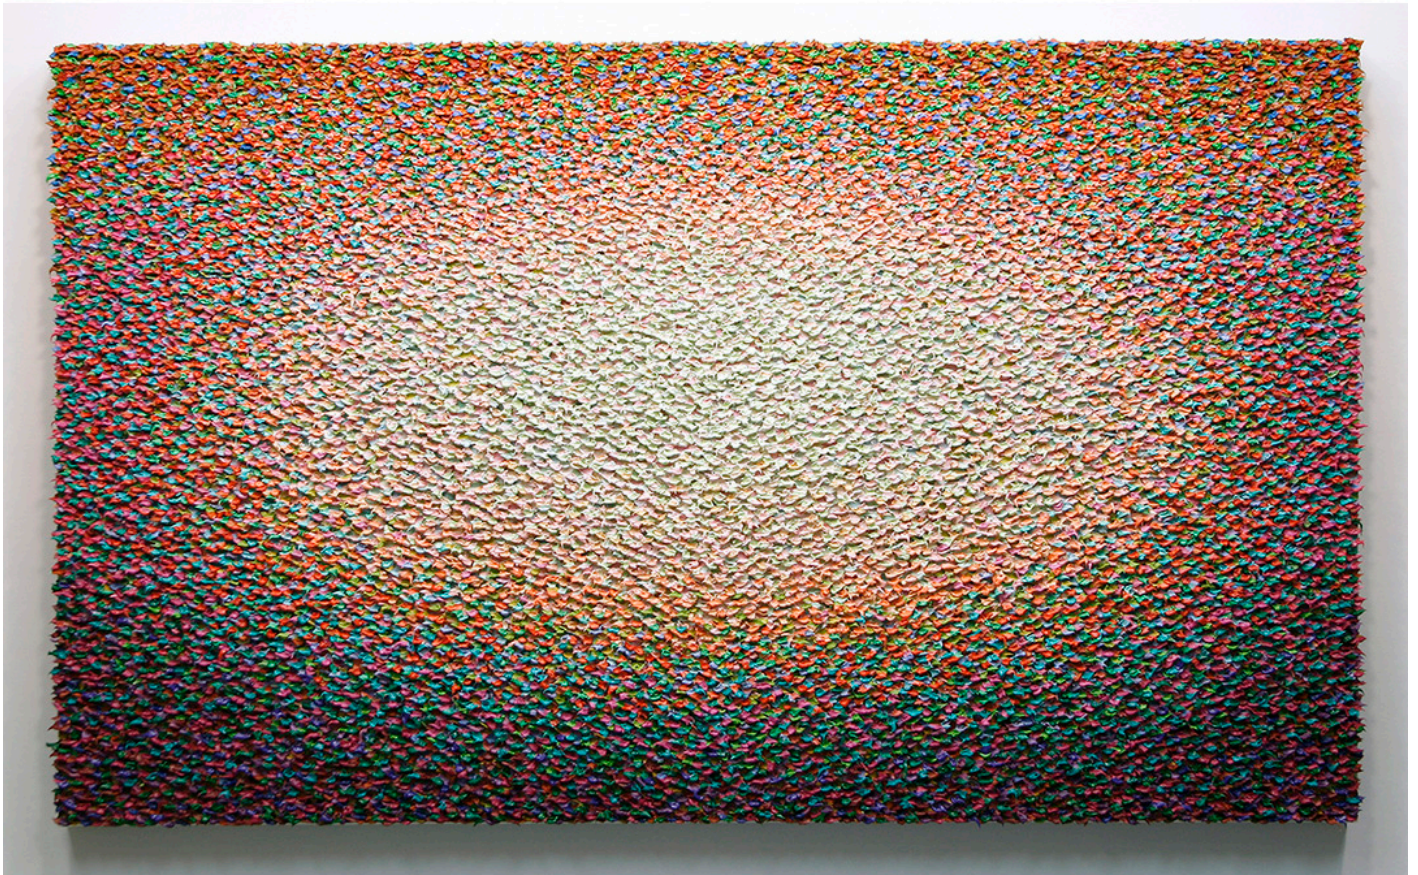

—

C

E

Robert Sagerman, 27,930, 2014  
Oil on linen, 36 x 60 inches (91.5 x 152.5 cm)