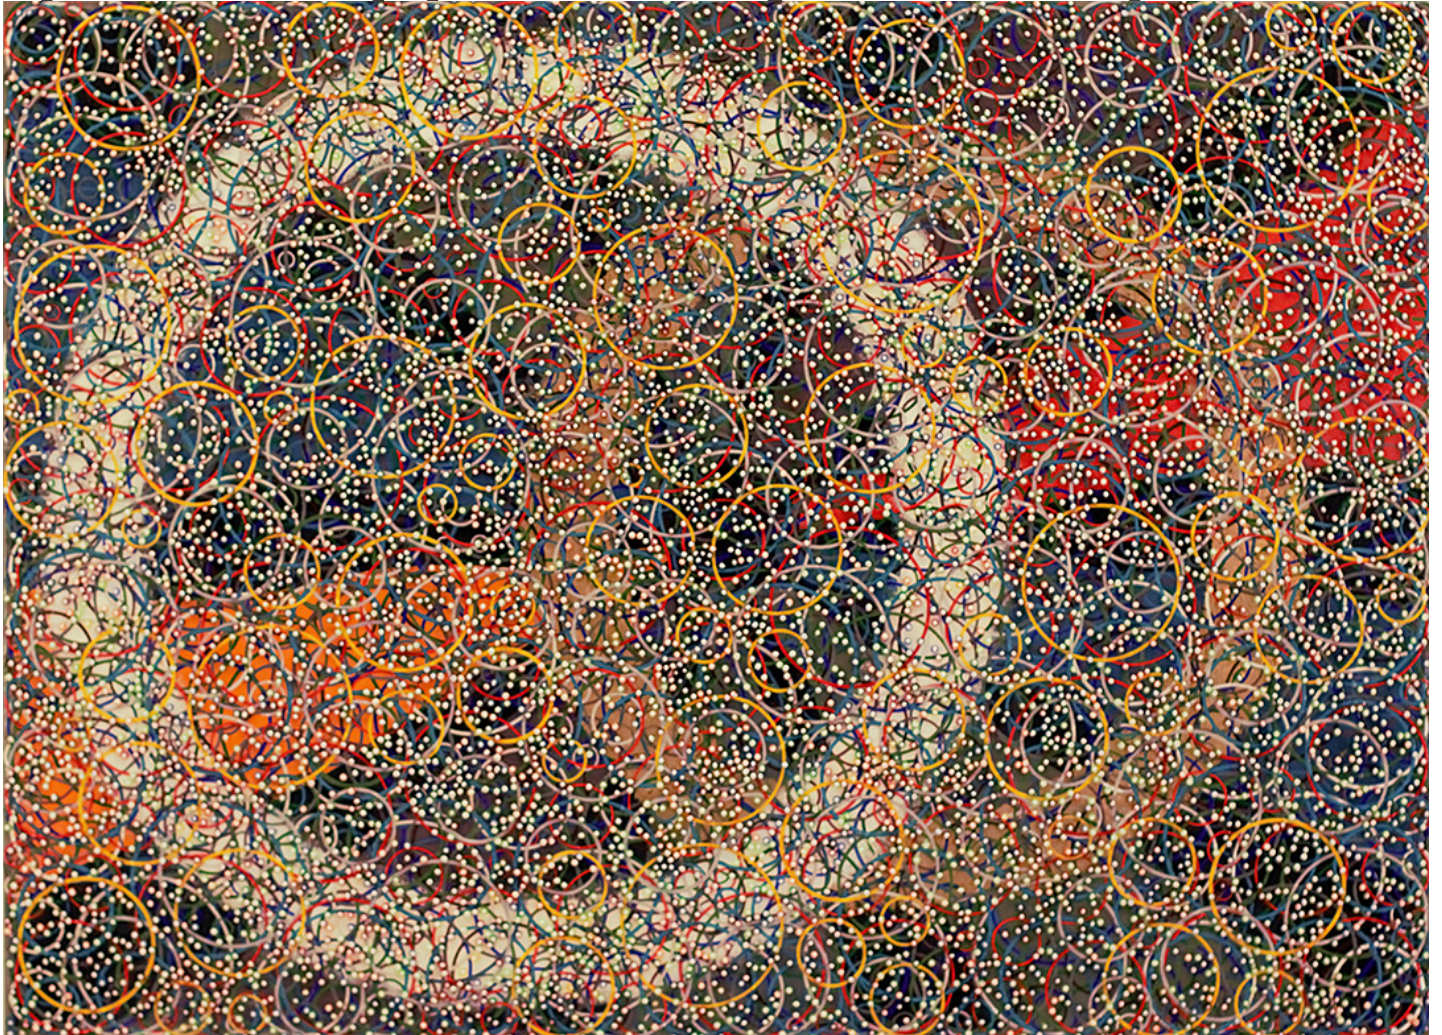

M

A

R

G

A

C

E

Nobu Fukui, *Diverse*, 2023  
Mixed media on canvas mounted on panel, 35 x 48 in