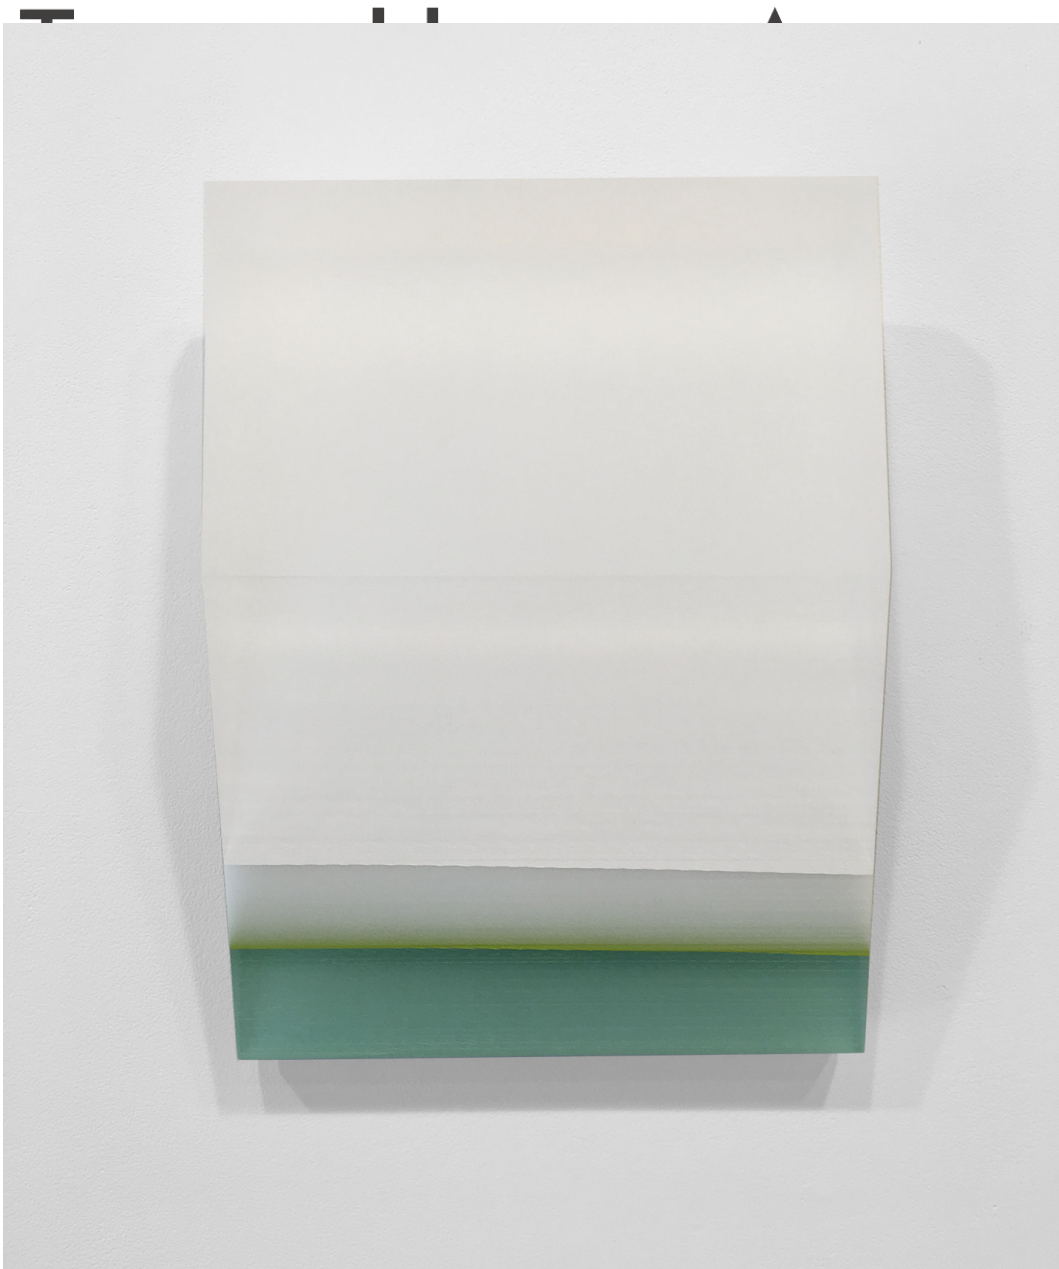

M

A

R

G

A

T

C

J

E

Michelle Benoit, *In Ninigret Green: Under A Rufescent Sky Series*,
2018
Mixed media on hand cut, reclaimed lucite