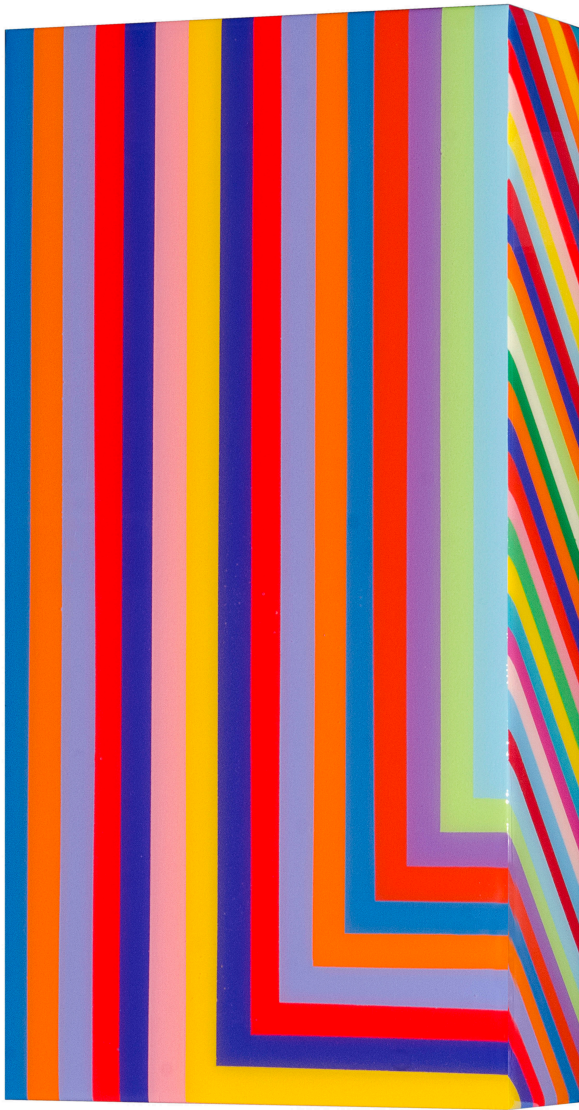

T

C

O

J

E

Heidi Spector, *Rebel Yell*, 2017
Acrylic with resin on birch panel, 6 x 8 x 3
inches (15 x 20 x 8 cm)
Sold