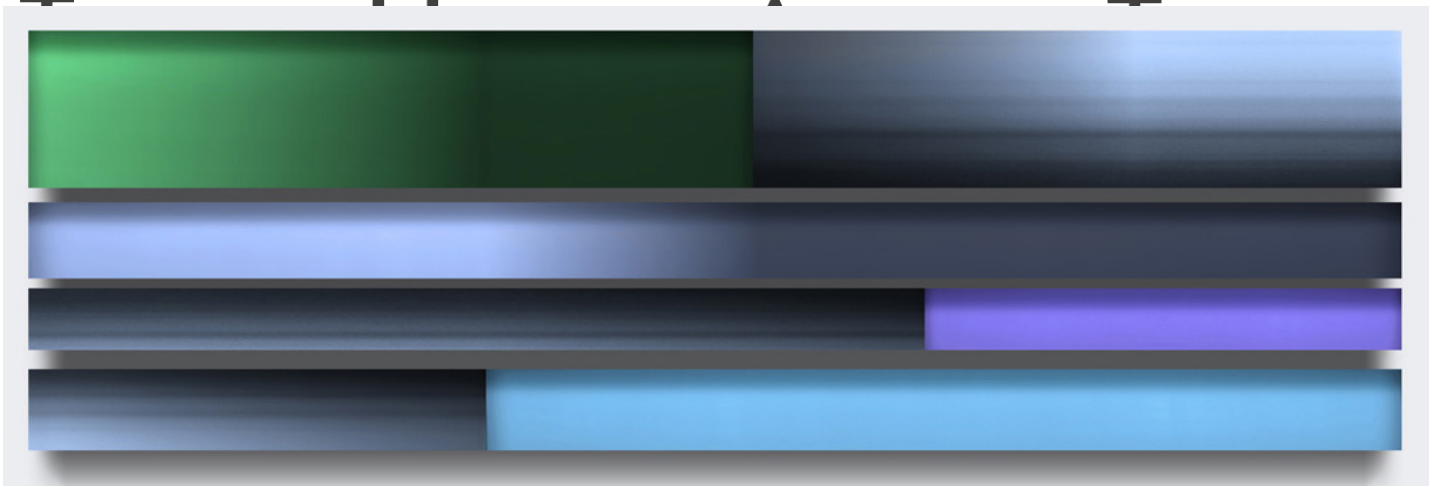

M

A

R

G

A

C

E

Freddy Chandra, *Sway*, 2011  
Acrylic and resin on cast acrylic, 11 x 36 inches (28 x 91 cm)