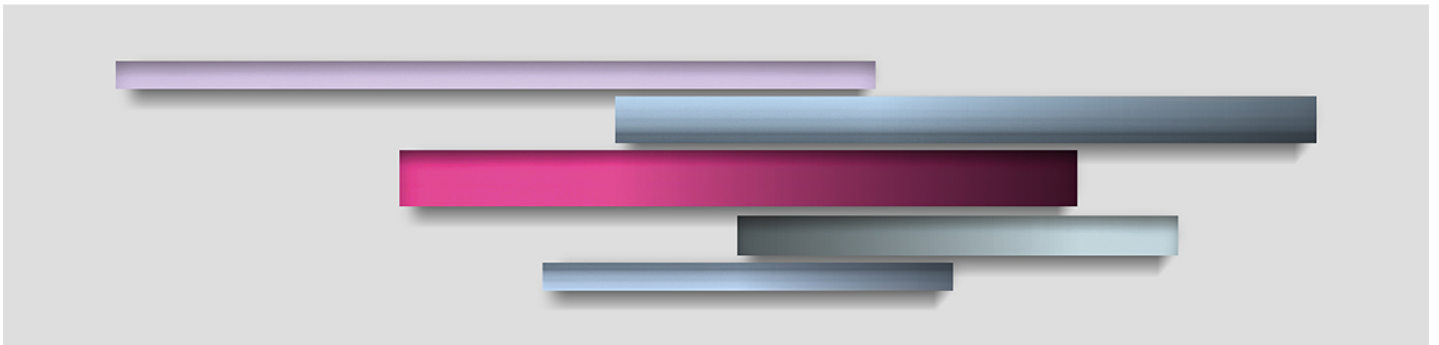

—

C

E

Freddy Chandra, *Cadence*, 2016
Acrylic and resin on canvas, 12.25 x 64 inches (31 x 163 cm)