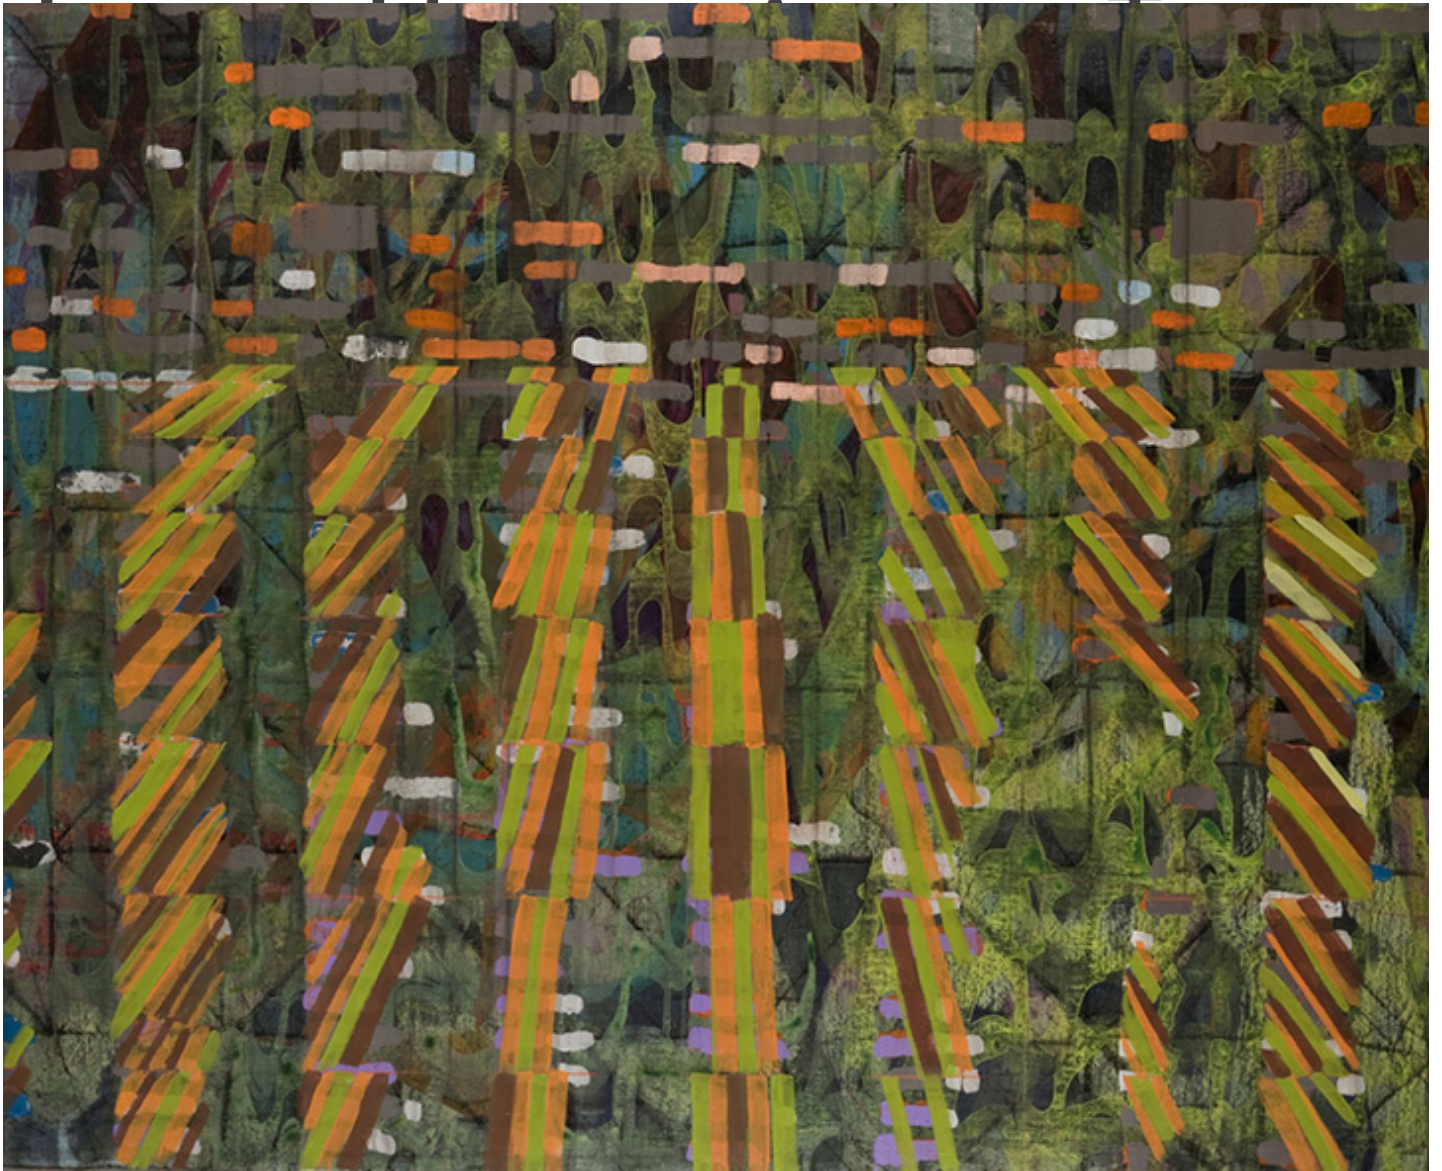

M

A

R

G

A

C

E

Clayton Colvin, *Gravity will not last forever*, 2012
Charcoal, pigment, graphite, and acrylic on linen, 46 x 56 inches (117 x 142.5 cm)