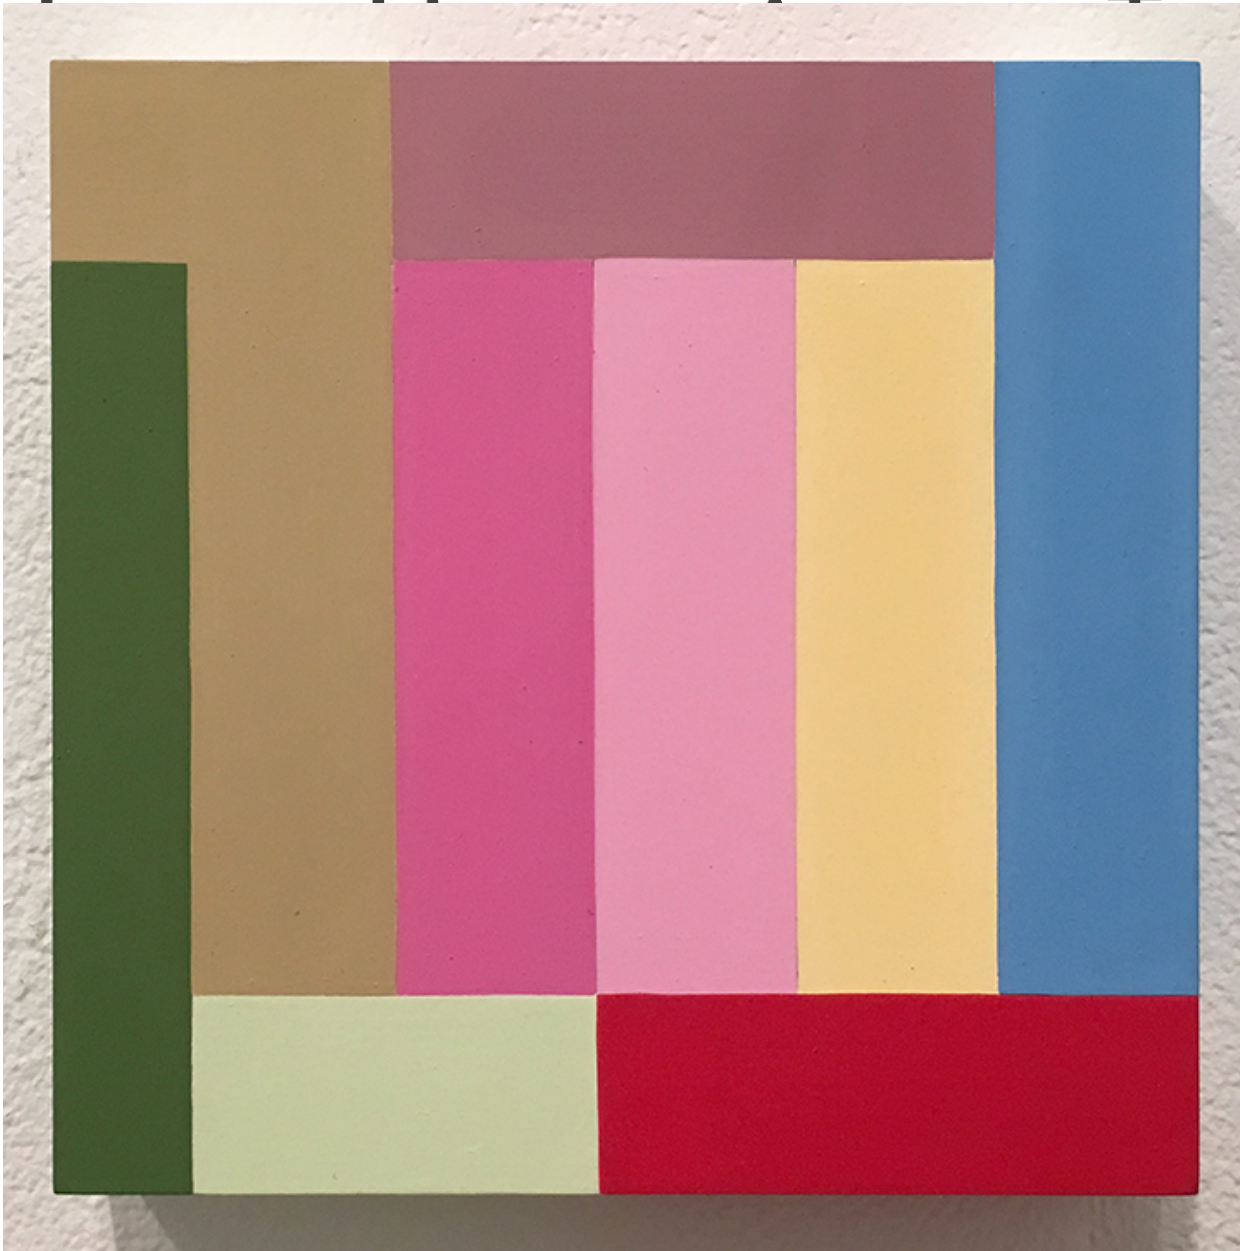

M

A

R

G

A

C

E

Cheonae Kim, *Annus Mirabilis*, 2003
Flashe on wood, 5 x 5 x 1 inches (12.7 x12.7 x 2.5 cm)